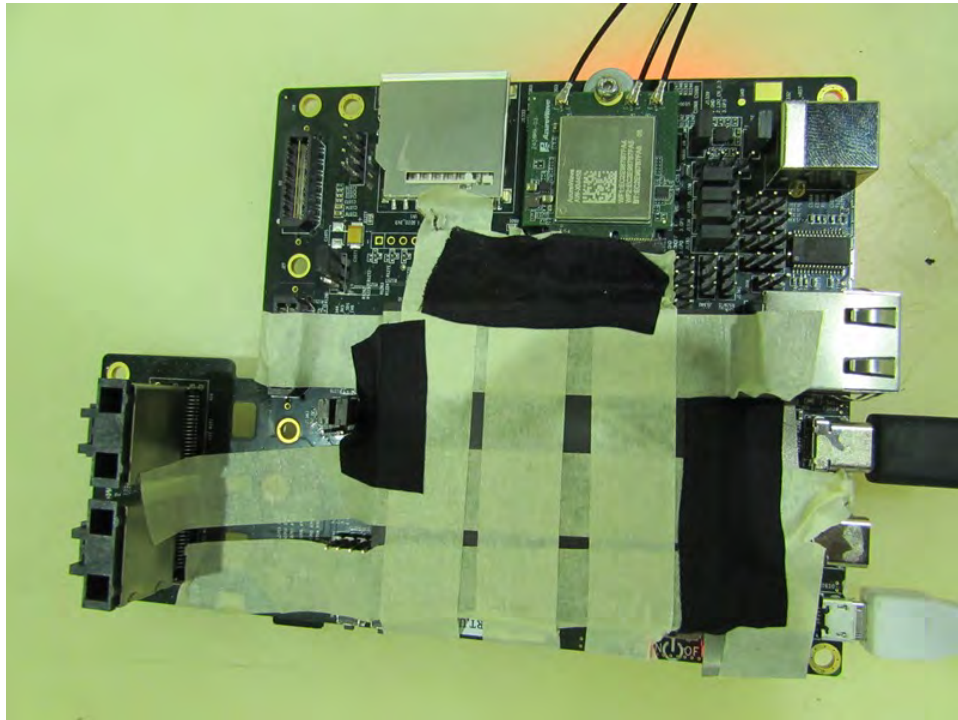

## 1. Photographs of Conducted Emissions Test Configuration

FRONT VIEW

REAR VIEW

CLOSE-UP VIEW

## 2. Photographs of Radiated Emissions Test Configuration

Test Configuration: 30MHz~1GHz / Test Mode: Mode 2

FRONT VIEW

REAR VIEW

**CLOSE-UP VIEW**

Test Configuration: Above 1GHz

FRONT VIEW

REAR VIEW