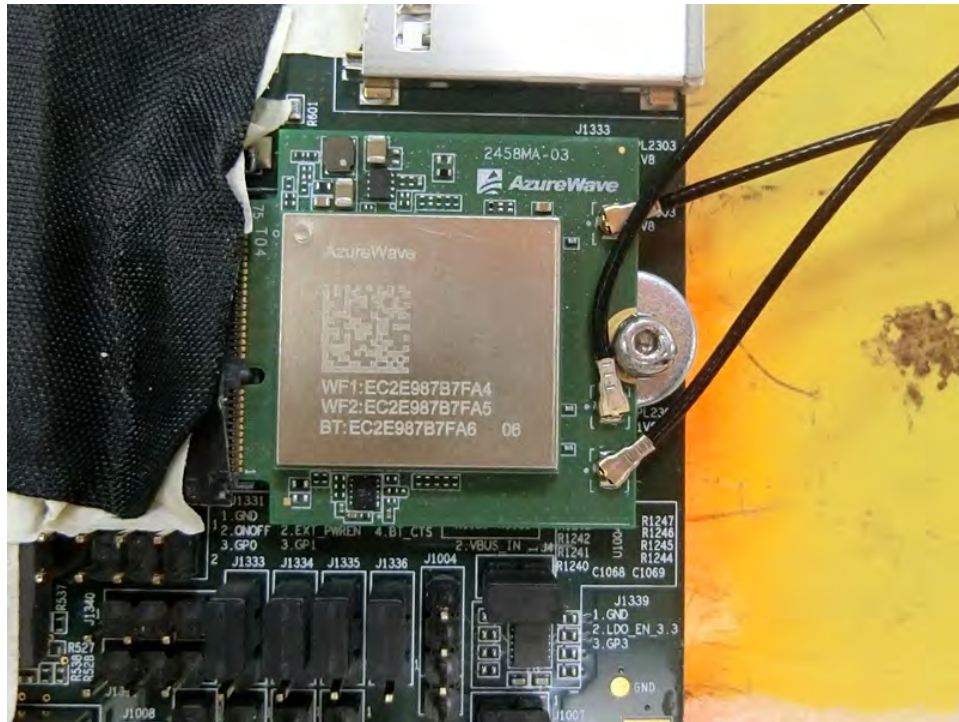

## 1. Photographs of Conducted Emissions Test Configuration

FRONT VIEW

REAR VIEW

CLOSE-UP VIEW

## 2. Photographs of Radiated Emissions Test Configuration

Test Configuration: 30MHz~1GHz / Test Mode: Mode 2

FRONT VIEW

REAR VIEW

**CLOSE-UP VIEW**

Test Configuration: Above 1GHz

FRONT VIEW

REAR VIEW