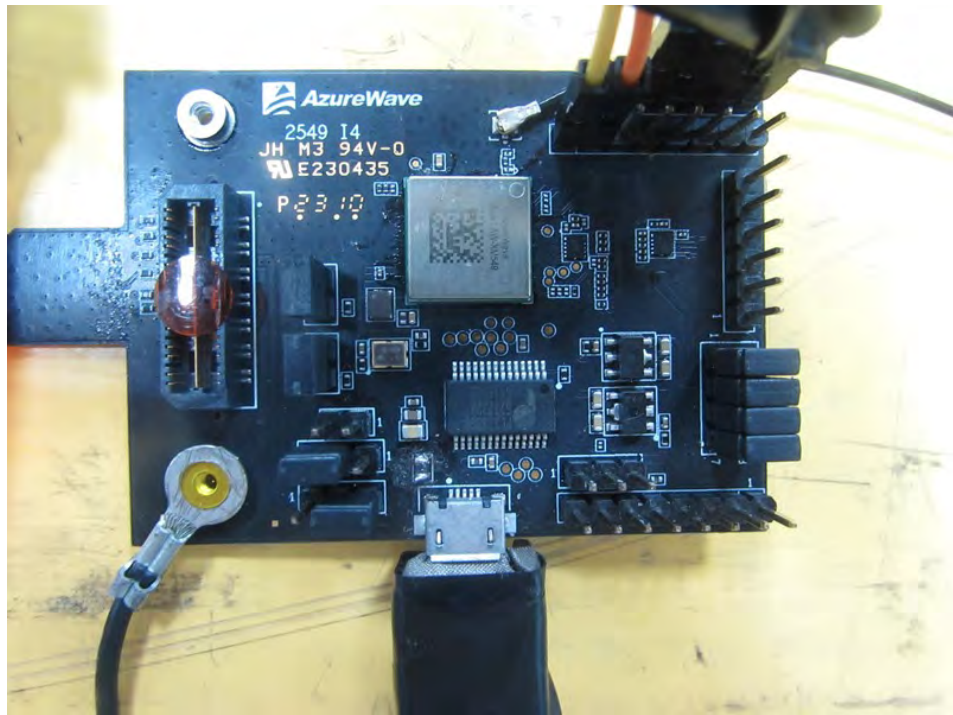

1. Photographs of Conducted Emissions Test Configuration

Test Mode: Mode 3

FRONT VIEW

REAR VIEW

CLOSE UP VIEW

2. Photographs of Radiated Emissions Test Configuration

Test Configuration: 30MHz~1GHz / Test Mode: Mode 7

FRONT VIEW

REAR VIEW

CLOSE UP VIEW

Test Configuration: Above 1GHz

FRONT VIEW

REAR VIEW

CLOSE UP VIEW

————THE END————