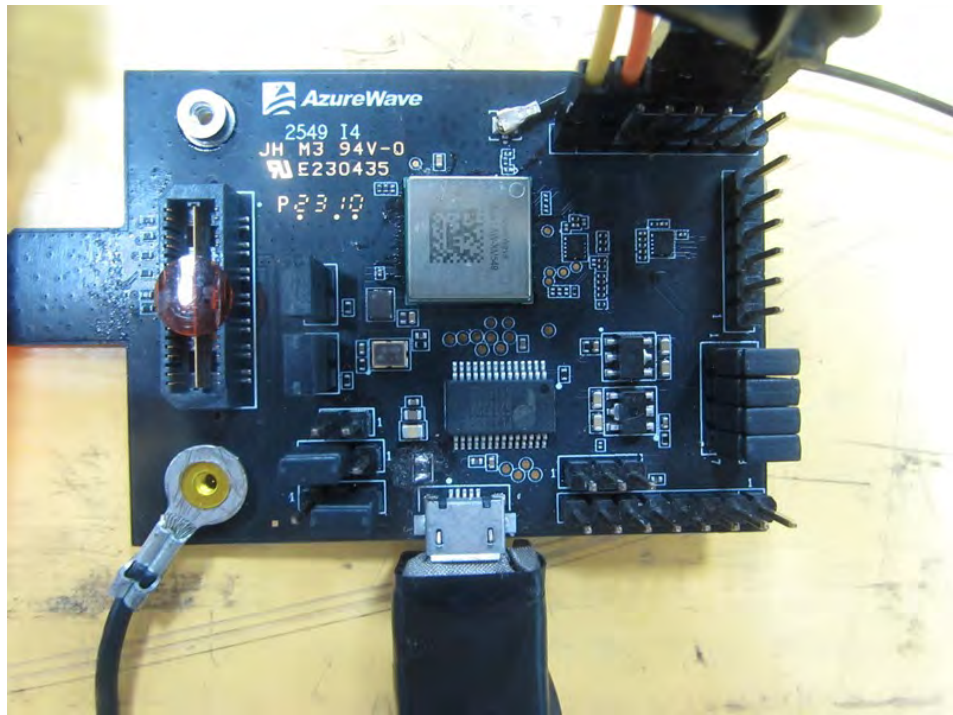

## 1. Photographs of Conducted Emissions Test Configuration

Test Mode: Mode 3

FRONT VIEW

REAR VIEW

CLOSE UP VIEW

## 2. Photographs of Radiated Emissions Test Configuration

Test Configuration: 30MHz~1GHz / Test Mode: Mode 7

FRONT VIEW

REAR VIEW

CLOSE UP VIEW

Test Configuration: Above 1GHz

FRONT VIEW

REAR VIEW