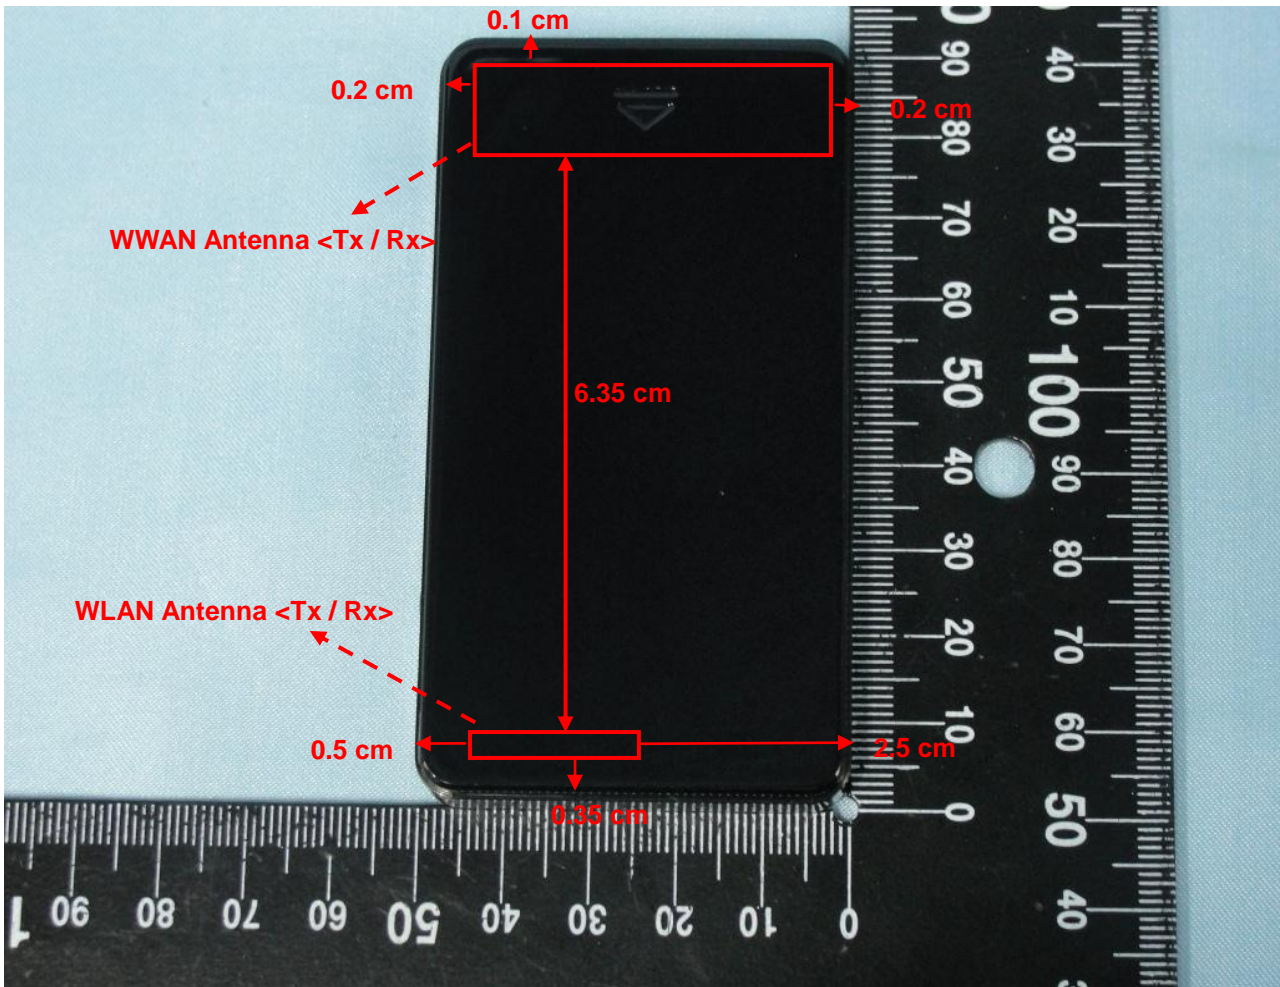

Appendix D. Product Photos

Antenna Location :

Antenna	Length	Width
WWAN Antenna <Tx / Rx>	4.6cm	2cm
WLAN Antenna <Tx / Rx>	2cm	0.2cm

Appendix E. Test Setup Photos

Front of the DUT with Phantom 1 cm Gap

Back of the DUT with Phantom 1 cm Gap

Right Side of the DUT with Phantom 1 cm Gap

Left Side of the DUT with Phantom 1 cm Gap

Top Side of the DUT with Phantom 1 cm Gap

Bottom Side of the DUT with Phantom 1 cm Gap