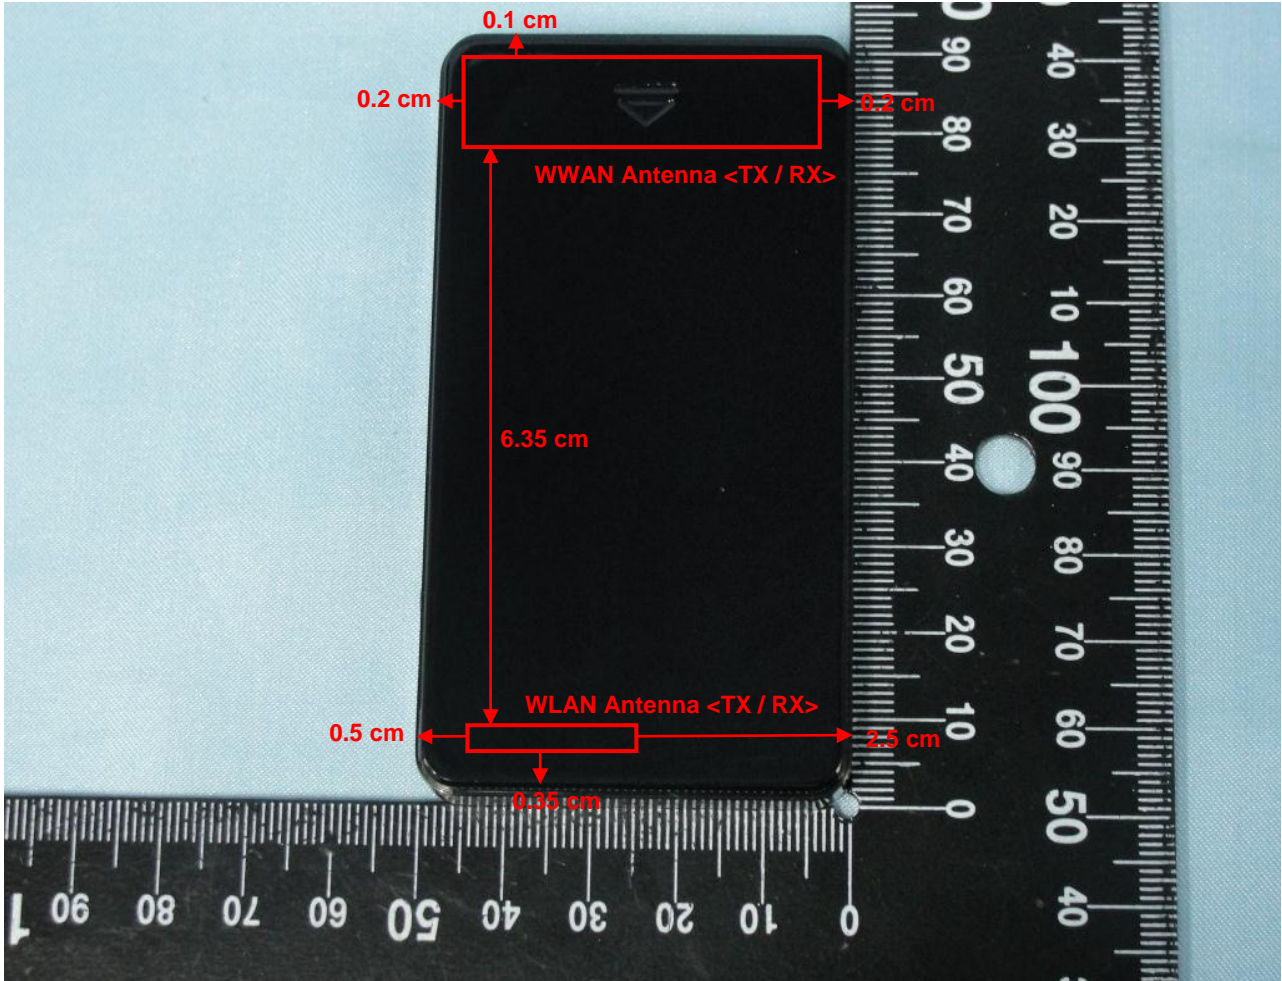

Brand Name: Azurewave / Model Name: WW-R20

Antenna	Length	Width
WWAN Antenna <TX / RX>	4.6 cm	2.0 cm
WLAN Antenna <TX / RX>	2.0 cm	0.2 cm