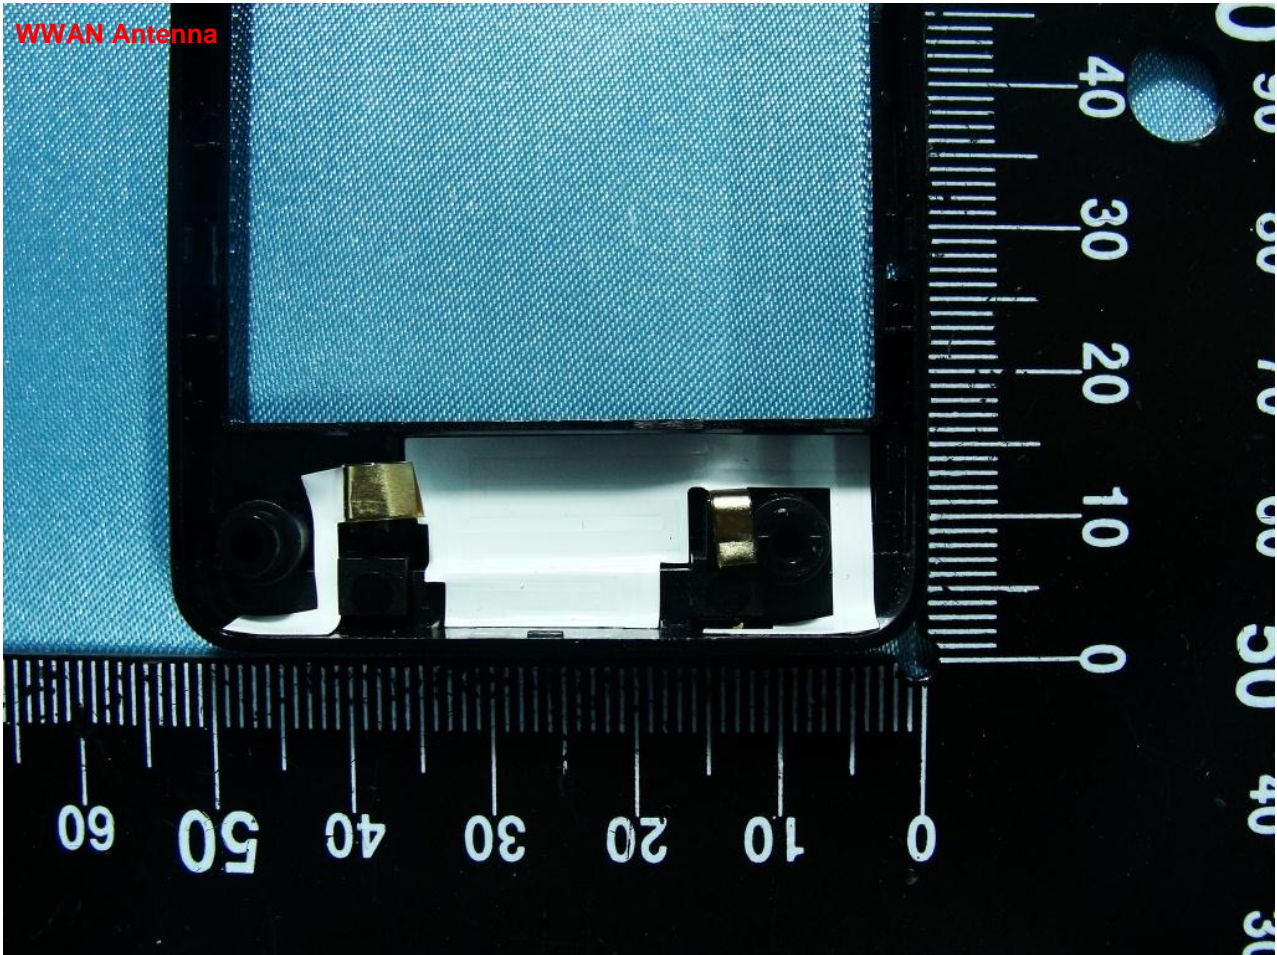

### 3. Internal Photograph of EUT

Brand Name: Azurewave / Model Name: WW-R20

Brand Name: Azurewave / Model Name: WW-R20

Brand Name: Azurewave / Model Name: WW-R20

Brand Name: Azurewave / Model Name: WW-R20

Brand Name: Azurewave / Model Name: WW-R20