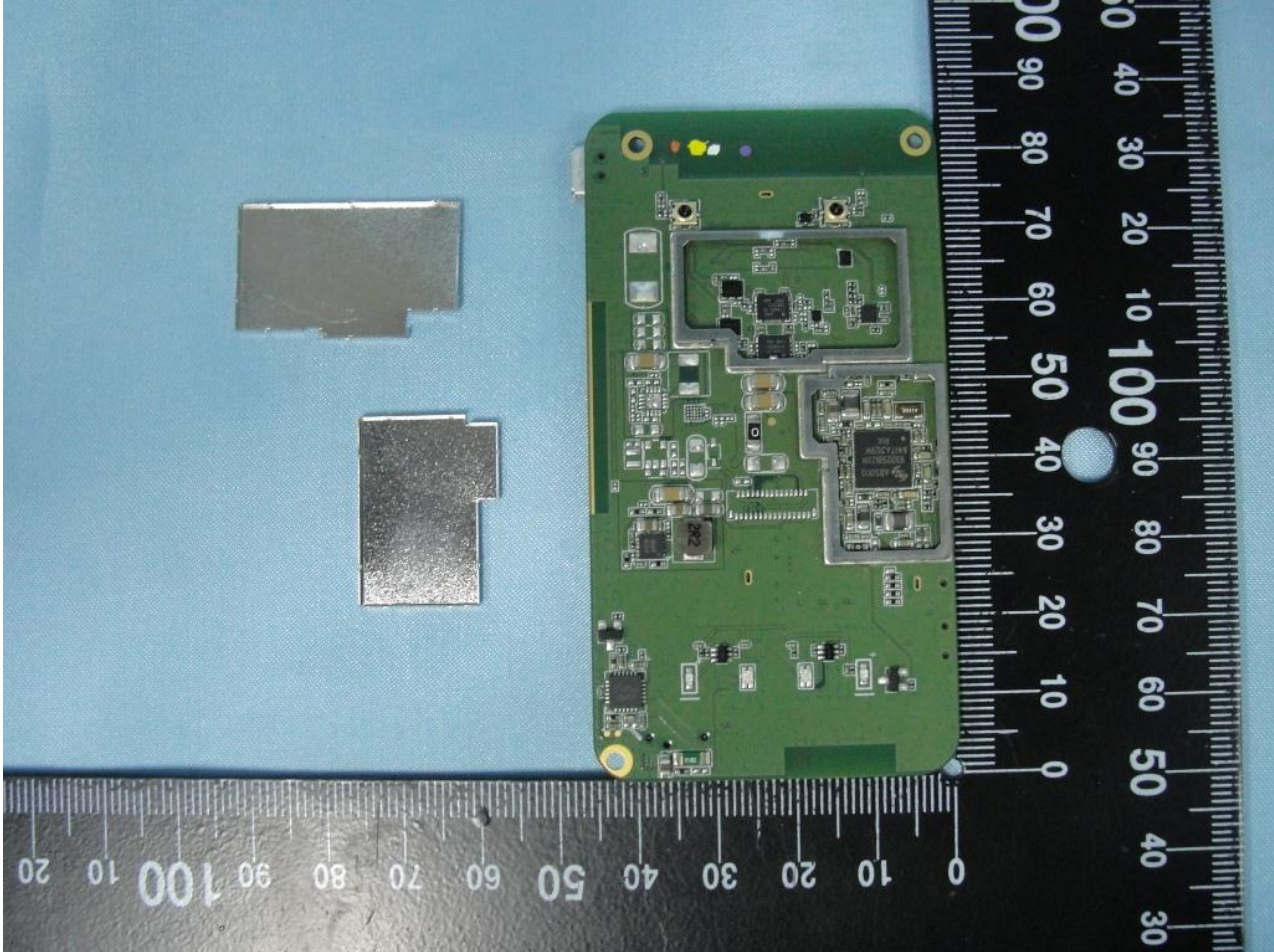

### 3. Internal Photograph of EUT

Brand Name: Azurewave / Model Name: WW-R20

Brand Name: Azurewave / Model Name: WW-R20

Brand Name: Azurewave / Model Name: WW-R20

Brand Name: Azurewave / Model Name: WW-R20

Brand Name: Azurewave / Model Name: WW-R20