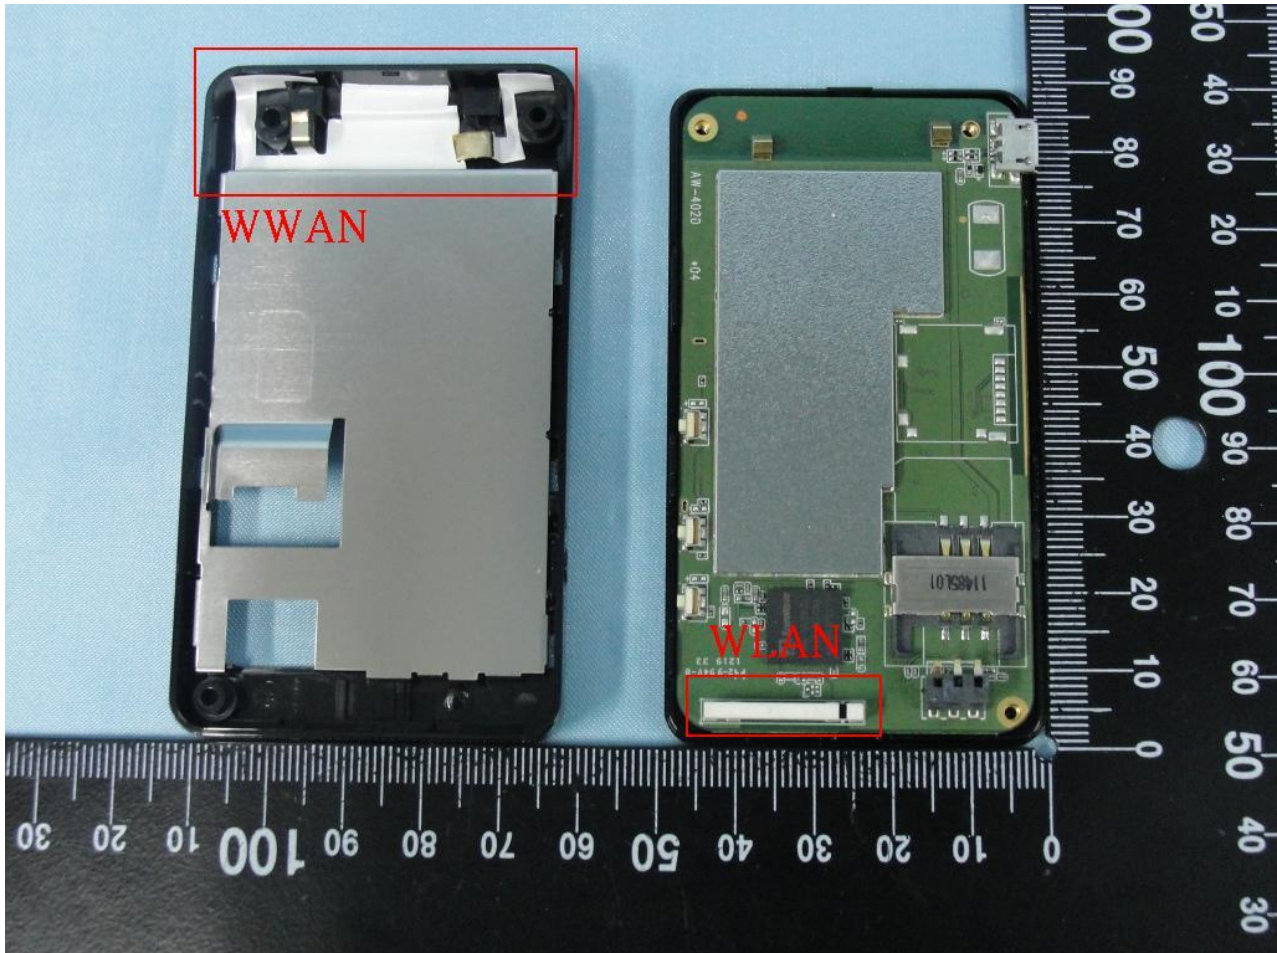

### 3. Internal Photograph of EUT

Brand Name: Azurewave / Model Name: WW-R20

Brand Name: Azurewave / Model Name: WW-R20

Brand Name: Azurewave / Model Name: WW-R20

Brand Name: Azurewave / Model Name: WW-R20

Brand Name: Azurewave / Model Name: WW-R20