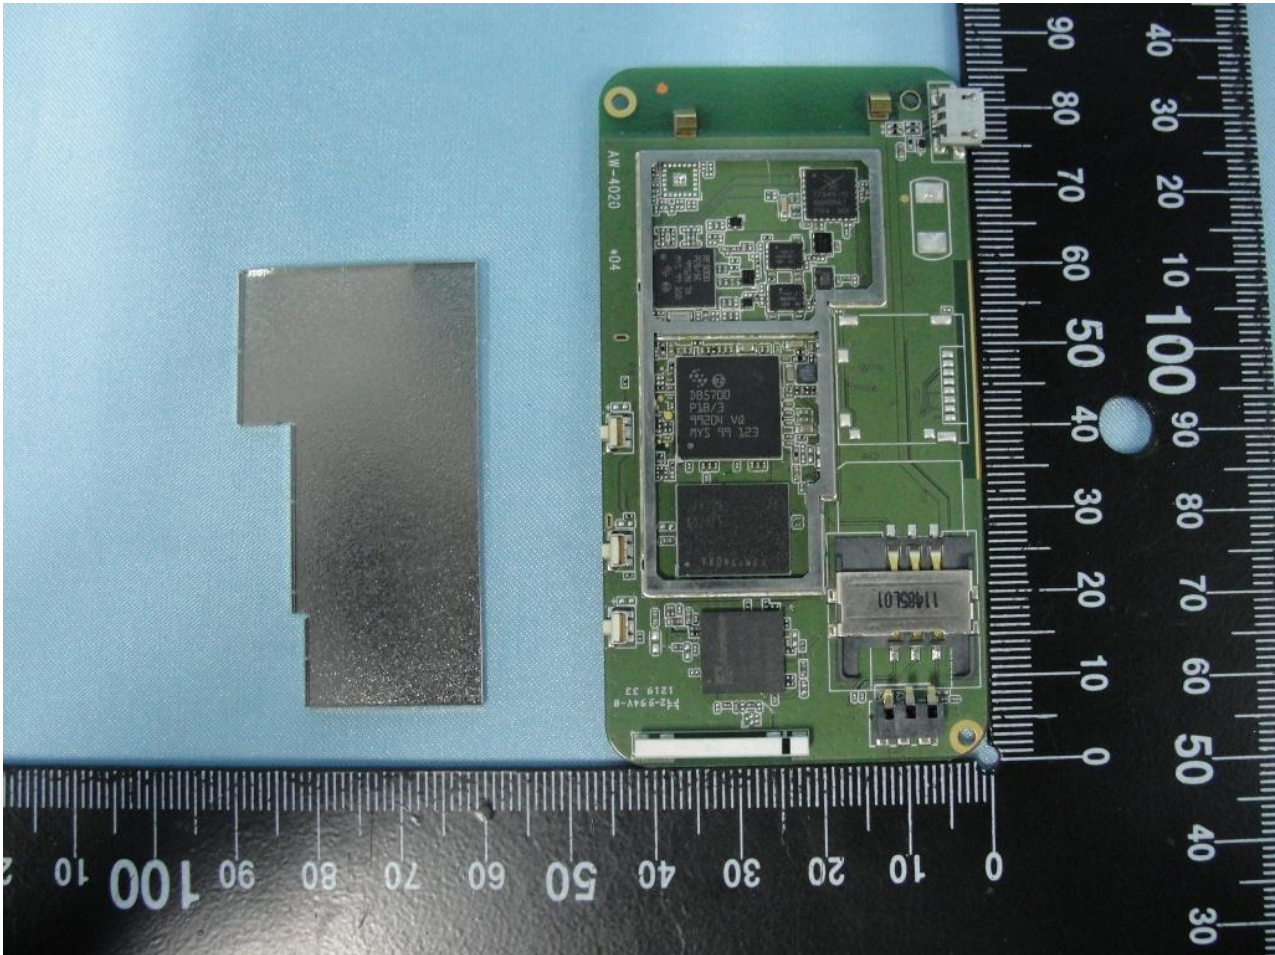

### 3. Internal Photograph of EUT

Brand Name: Azurewave / Model Name: WW-R20

Brand Name: Azurewave / Model Name: WW-R20

Brand Name: Azurewave / Model Name: WW-R20

Brand Name: Azurewave / Model Name: WW-R20

Brand Name: Azurewave / Model Name: WW-R20