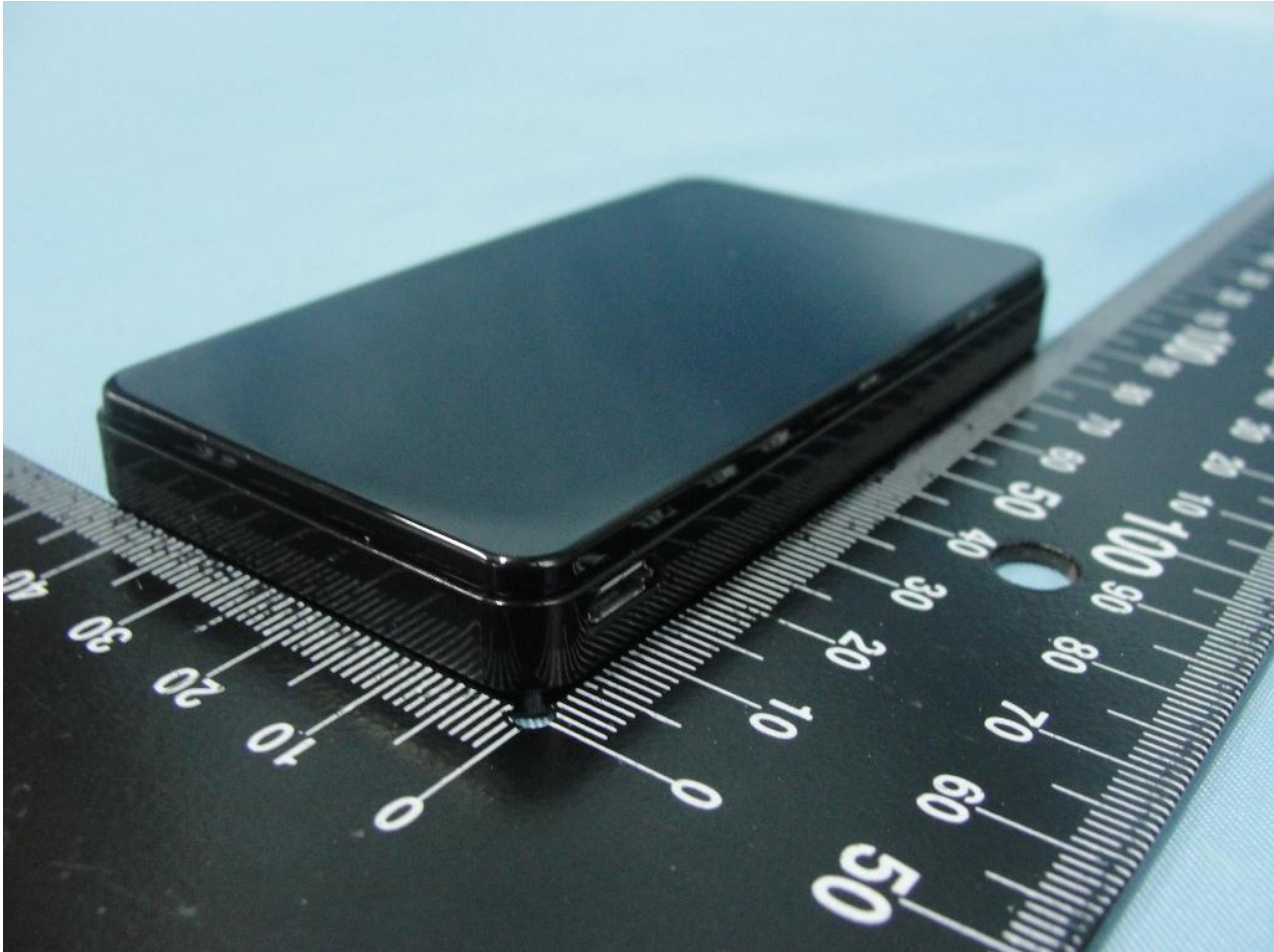

**1. External Photograph of EUT**

**Brand Name: Azurewave / Model Name: WW-R20**

**Brand Name: Azurewave / Model Name: WW-R20**

**2. Photograph of Accessory**

**Brand Name: Azurewave / Model Name: WW-R20**

**List of Accessory:**

<b>Specification of Accessory</b>		
<b>Battery</b>	<b>Brand Name</b>	NA
	<b>Model Name</b>	WW-R15
<b>USB Cable</b>	<b>Brand Name</b>	N/A
	<b>Model Name</b>	N/A
	<b>Signal Line</b>	1 meter shielded cable without ferrite core