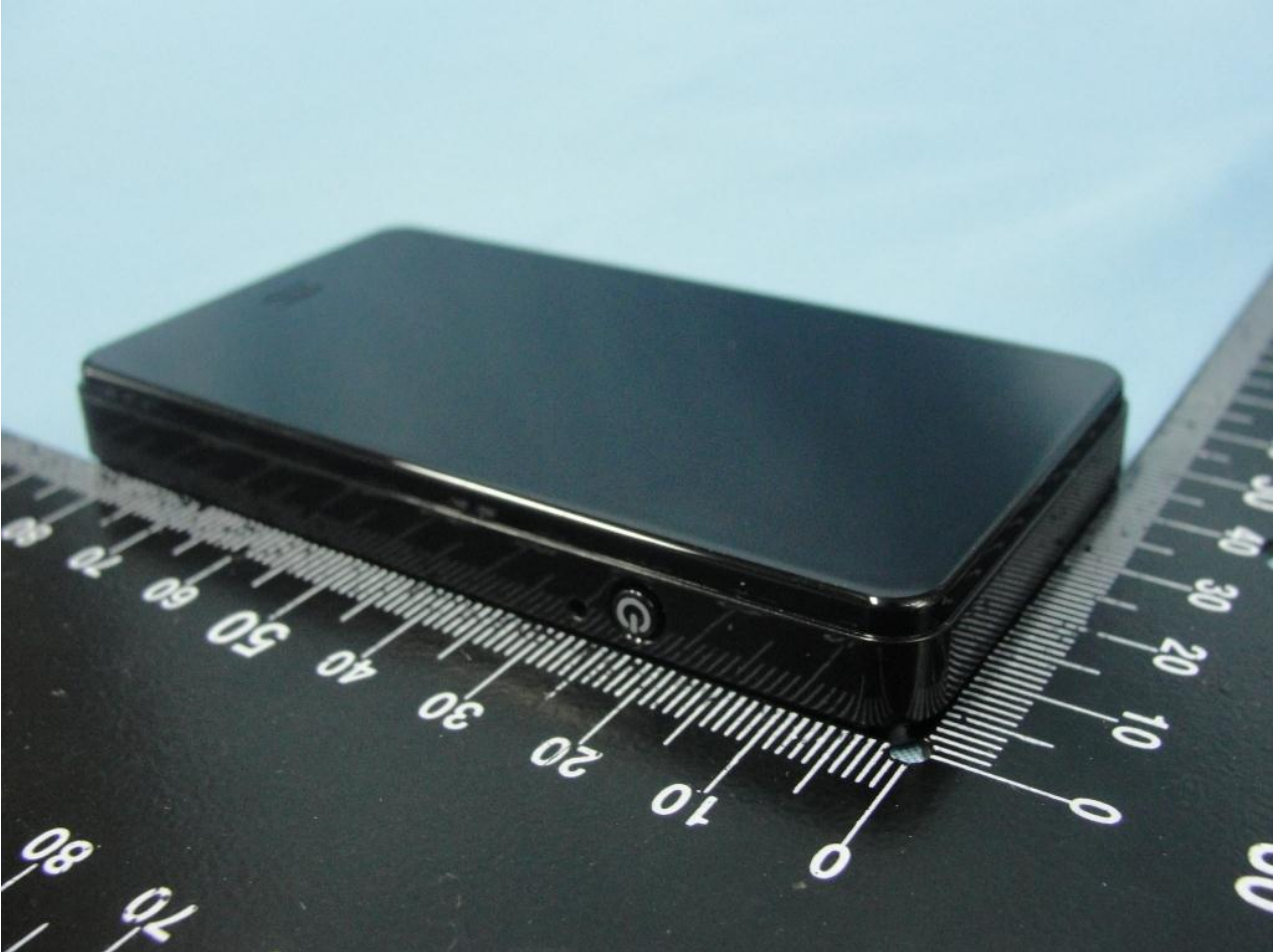

**1. External Photograph of EUT**

**Brand Name: Azurewave / Model Name: WW-R20**

**Brand Name: Azurewave / Model Name: WW-R20**

**2. Photograph of Accessory**

**Brand Name: Azurewave / Model Name: WW-R20**