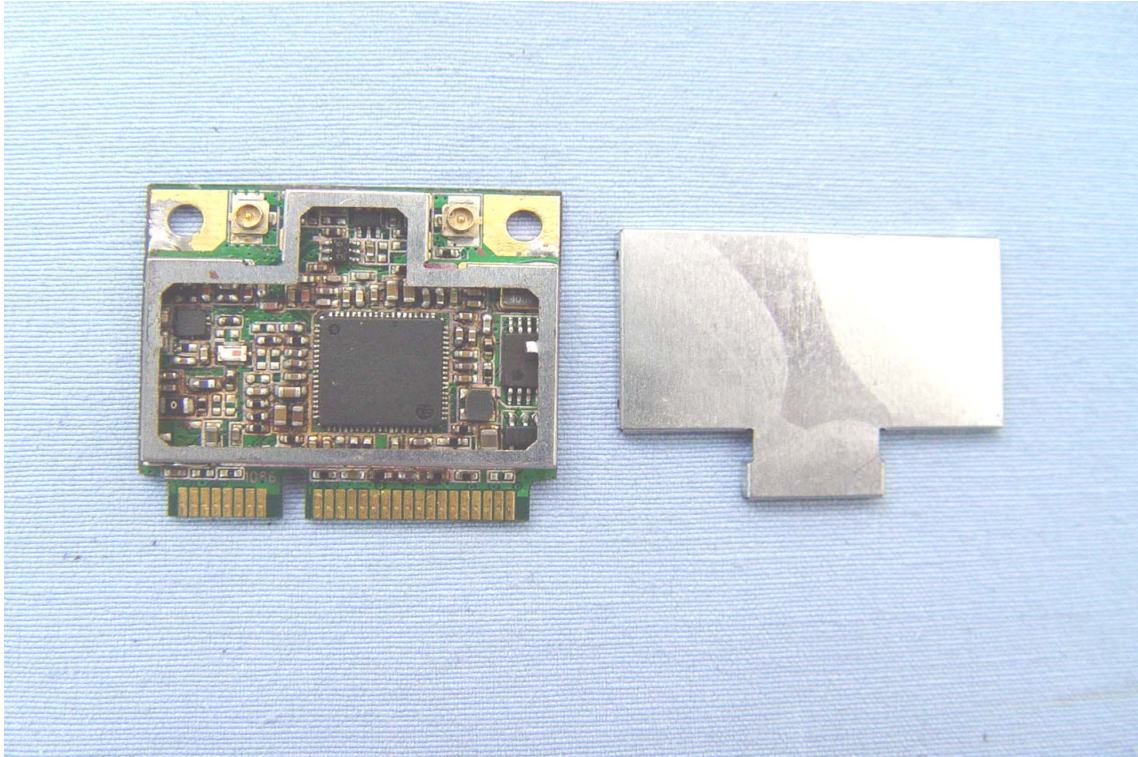

INTERNAL PHOTOGRAPHS OF EUT

Model: AW-NU706H

Model: AW-NU706

For ARISTOILE

For YAGEO

For ASUS