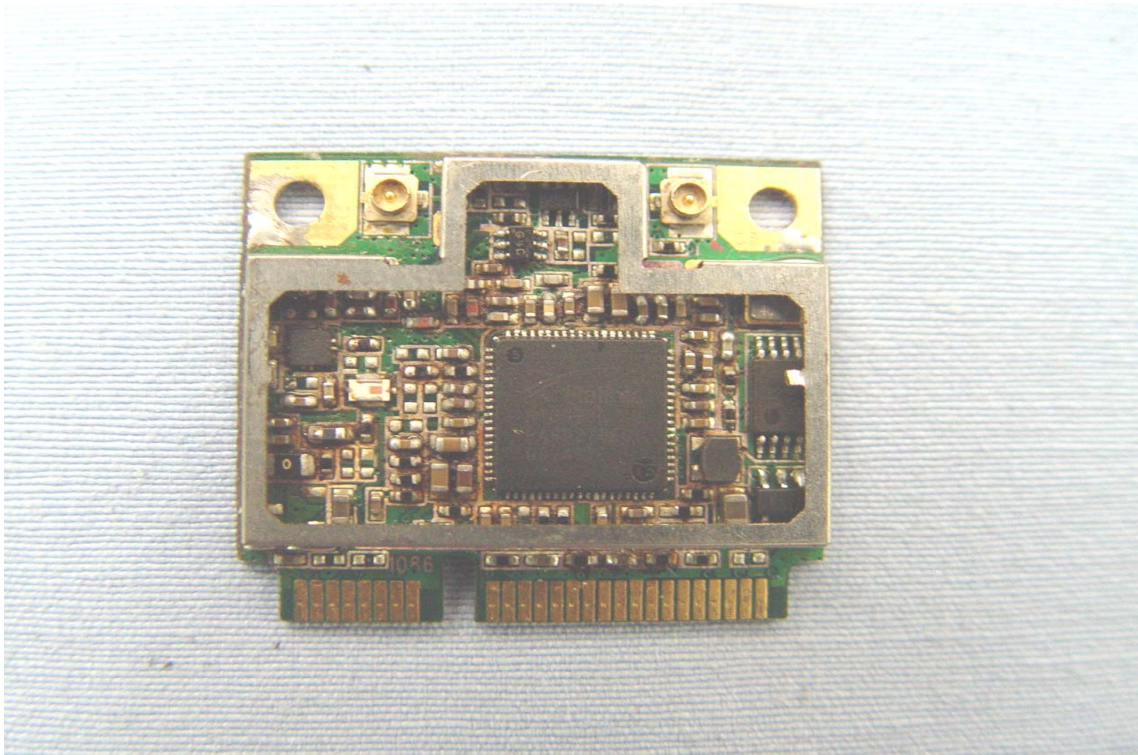

INTERNAL PHOTOGRAPHS OF EUT

Model: AW-NU706H

Model: AW-NU706

For ARISTOILE

For YAGEO

For ASUS