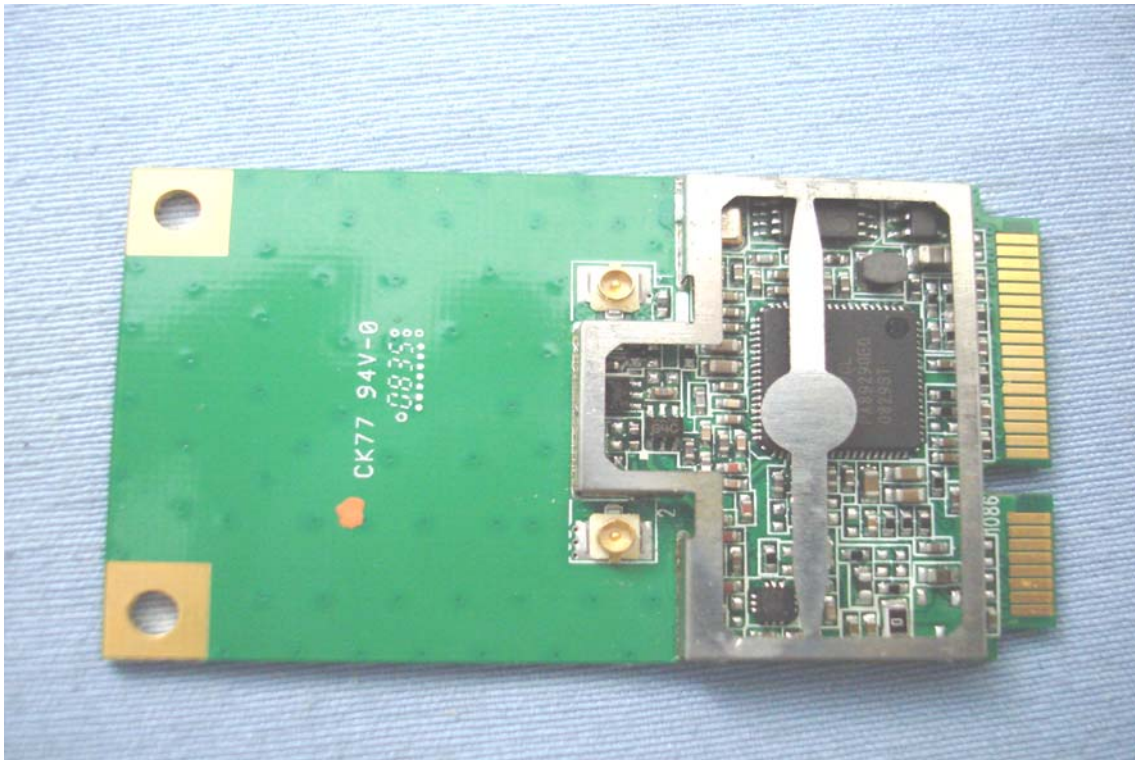

INTERNAL PHOTOGRAPHS OF EUT

Model: AW-NU706H

Model: AW-NU706

For ARISTOILE

For YAGEO

For ASUS