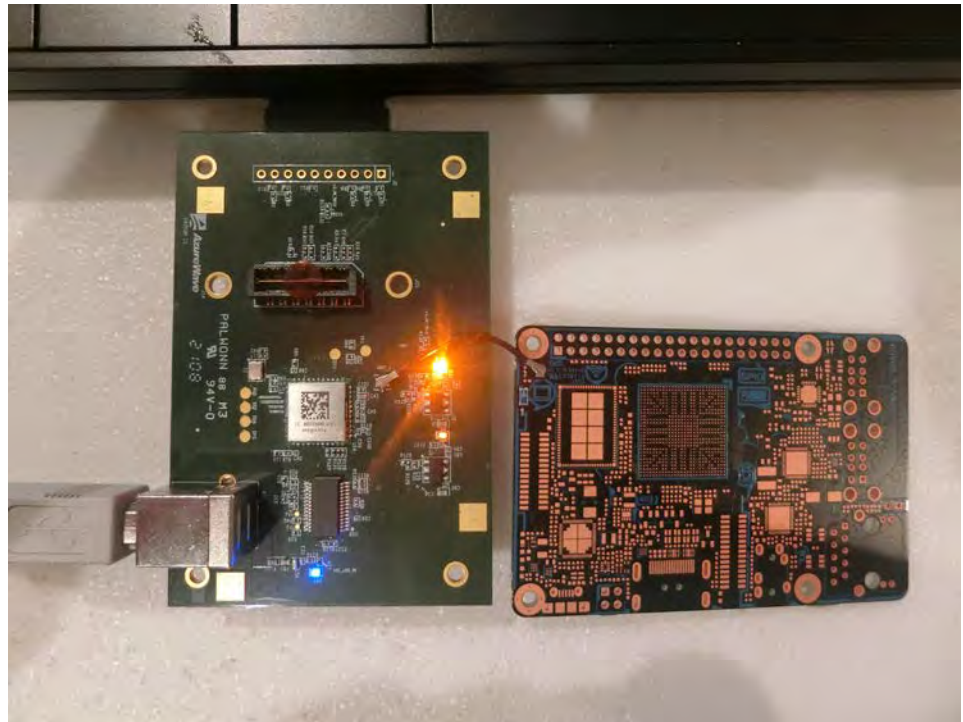

## 2. Photographs of Radiated Emissions Test Configuration

Test Configuration: 30MHz~1GHz / Test Mode: Mode 3

FRONT VIEW

REAR VIEW

CLOSE-UP VIEW

Test Configuration: Above 1GHz / Test Mode: Mode 1

FRONT VIEW

REAR VIEW

CLOSE-UP VIEW

Test Configuration: Above 1GHz / Test Mode: Mode 2

**FRONT VIEW**

**REAR VIEW**

CLOSE-UP VIEW

————THE END————