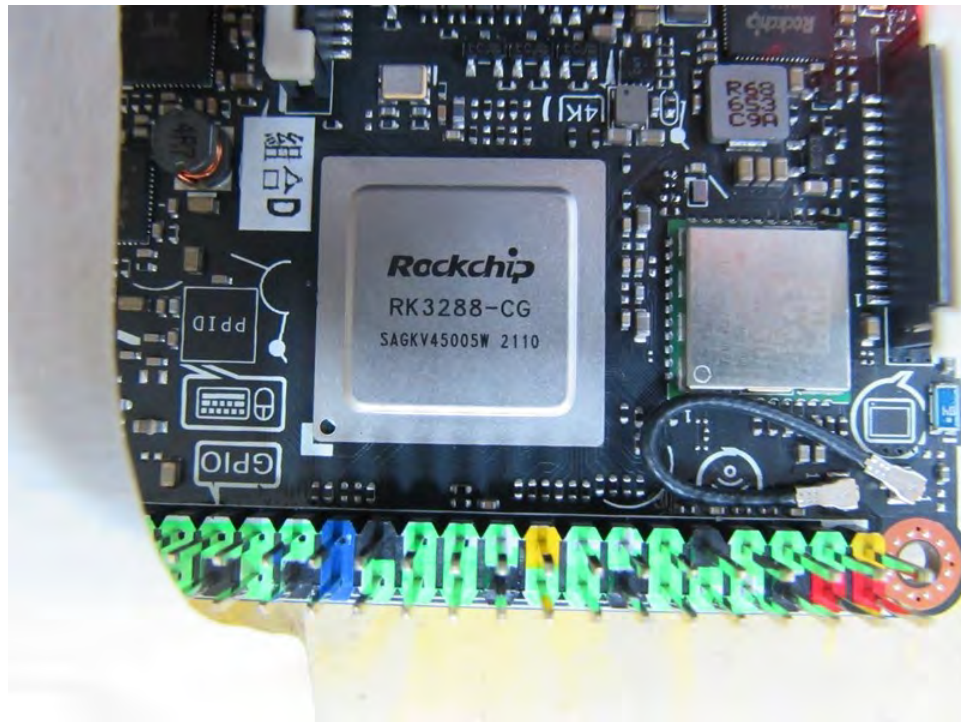

## 1. Photographs of Conducted Emissions Test Configuration

Test Mode: Mode 2

FRONT VIEW

REAR VIEW

CLOSE-UP VIEW

## 2. Photographs of Radiated Emissions Test Configuration

Test Configuration: 30MHz~1GHz / Test Mode: Mode 3

FRONT VIEW

REAR VIEW

CLOSE-UP VIEW

Test Configuration: Above 1GHz / Test Mode: Mode 1

FRONT VIEW

REAR VIEW

CLOSE-UP VIEW

Test Configuration: Above 1GHz / Test Mode: Mode 2

**FRONT VIEW**

**REAR VIEW**

CLOSE-UP VIEW

————THE END————