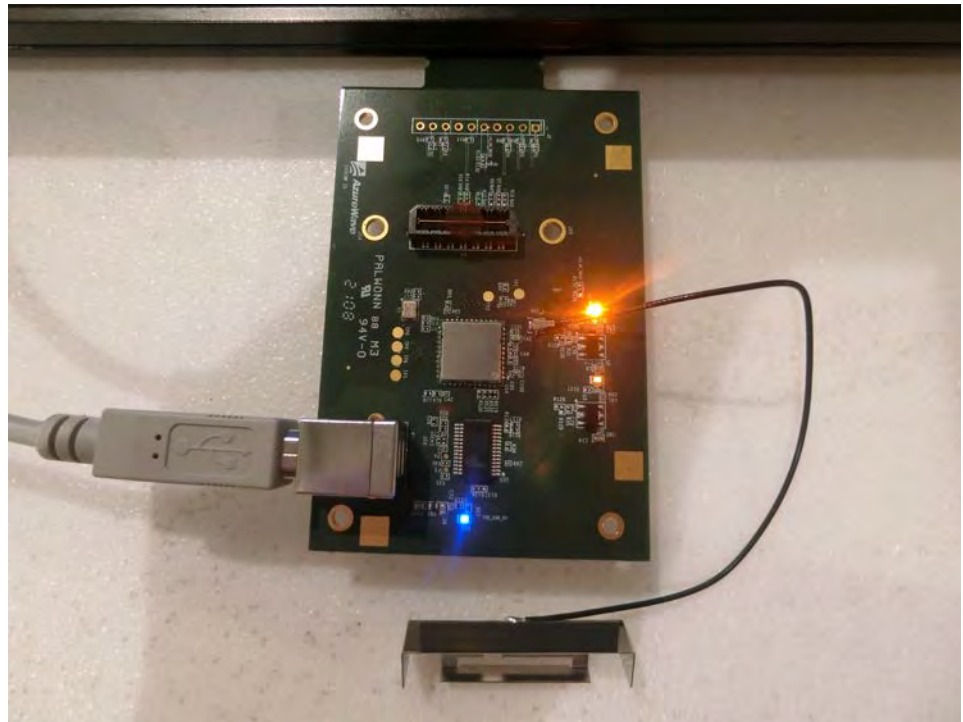

1. Photographs of Conducted Emissions Test Configuration

Test Mode: Mode 2

FRONT VIEW

REAR VIEW

CLOSE-UP VIEW

2. Photographs of Radiated Emissions Test Configuration

Test Configuration: 30MHz~1GHz / Test Mode: Mode 3

FRONT VIEW

REAR VIEW

CLOSE-UP VIEW

Test Configuration: Above 1GHz / Test Mode: Mode 1

FRONT VIEW

REAR VIEW

CLOSE-UP VIEW

Test Configuration: Above 1GHz / Test Mode: Mode 2