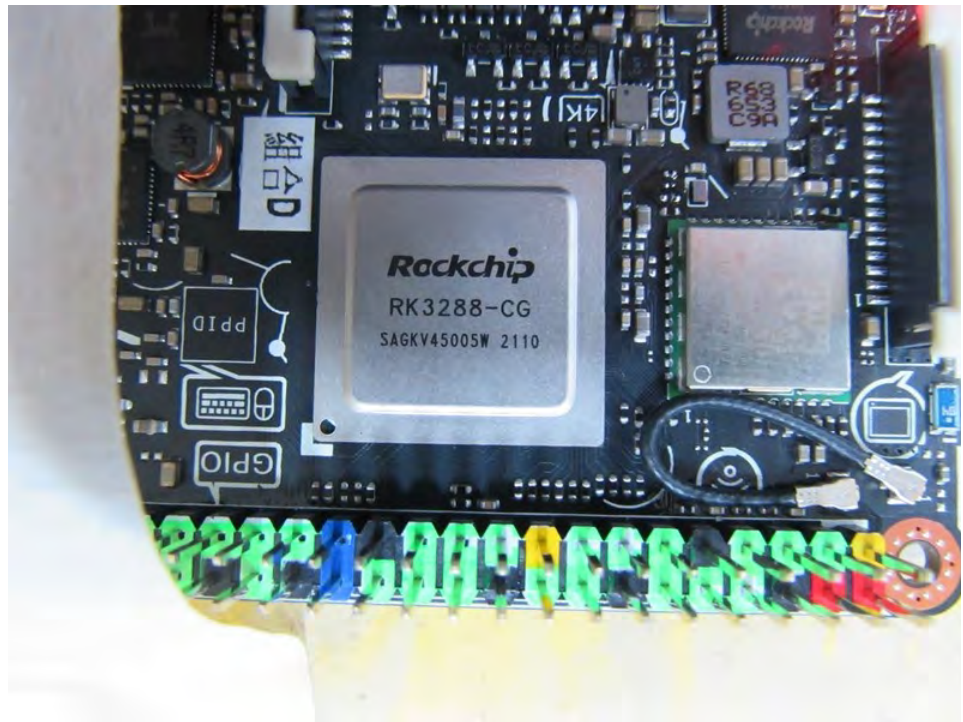

1. Photographs of Conducted Emissions Test Configuration

Test Mode: Mode 2

FRONT VIEW

REAR VIEW

CLOSE-UP VIEW

2. Photographs of Radiated Emissions Test Configuration

Test Configuration: 30MHz~1GHz / Test Mode: Mode 3

FRONT VIEW

REAR VIEW

CLOSE-UP VIEW

Test Configuration: Above 1GHz / Test Mode: Mode 1

FRONT VIEW

REAR VIEW

CLOSE-UP VIEW

Test Configuration: Above 1GHz / Test Mode: Mode 2