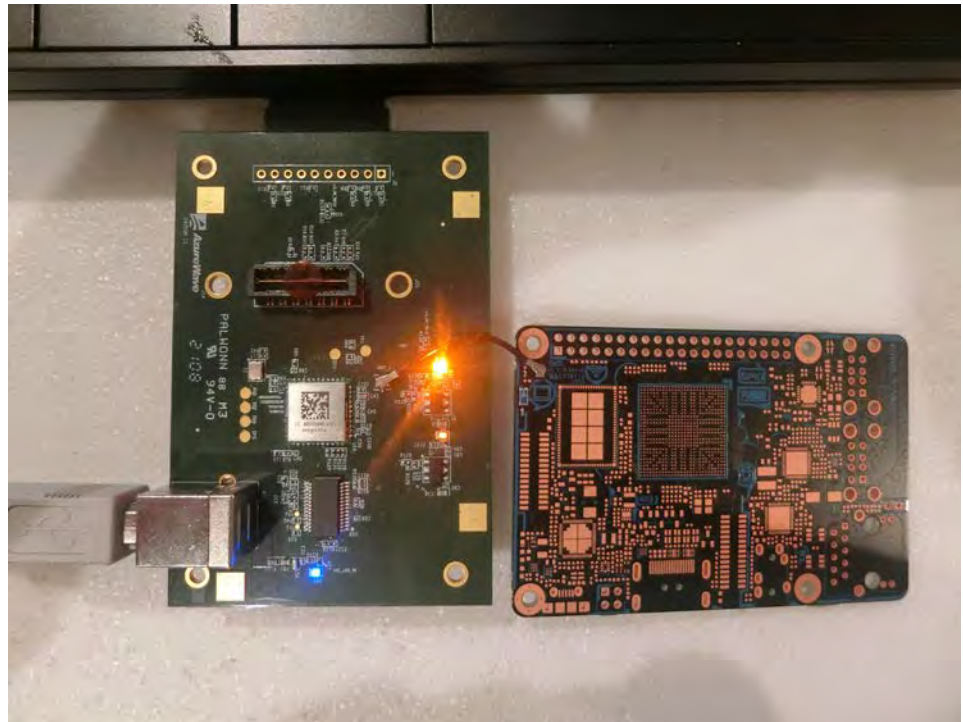

1. Photographs of Conducted Emissions Test Configuration

Test Mode: Mode 2

FRONT VIEW

REAR VIEW

CLOSE-UP VIEW

2. Photographs of Radiated Emissions Test Configuration

Test Configuration: 30MHz~1GHz / Test Mode: Mode 3

FRONT VIEW

REAR VIEW

CLOSE-UP VIEW

Test Configuration: Above 1GHz / Test Mode: Mode 1

FRONT VIEW

REAR VIEW

CLOSE-UP VIEW

Test Configuration: Above 1GHz / Test Mode: Mode 2

FRONT VIEW

REAR VIEW

CLOSE-UP VIEW

————THE END————