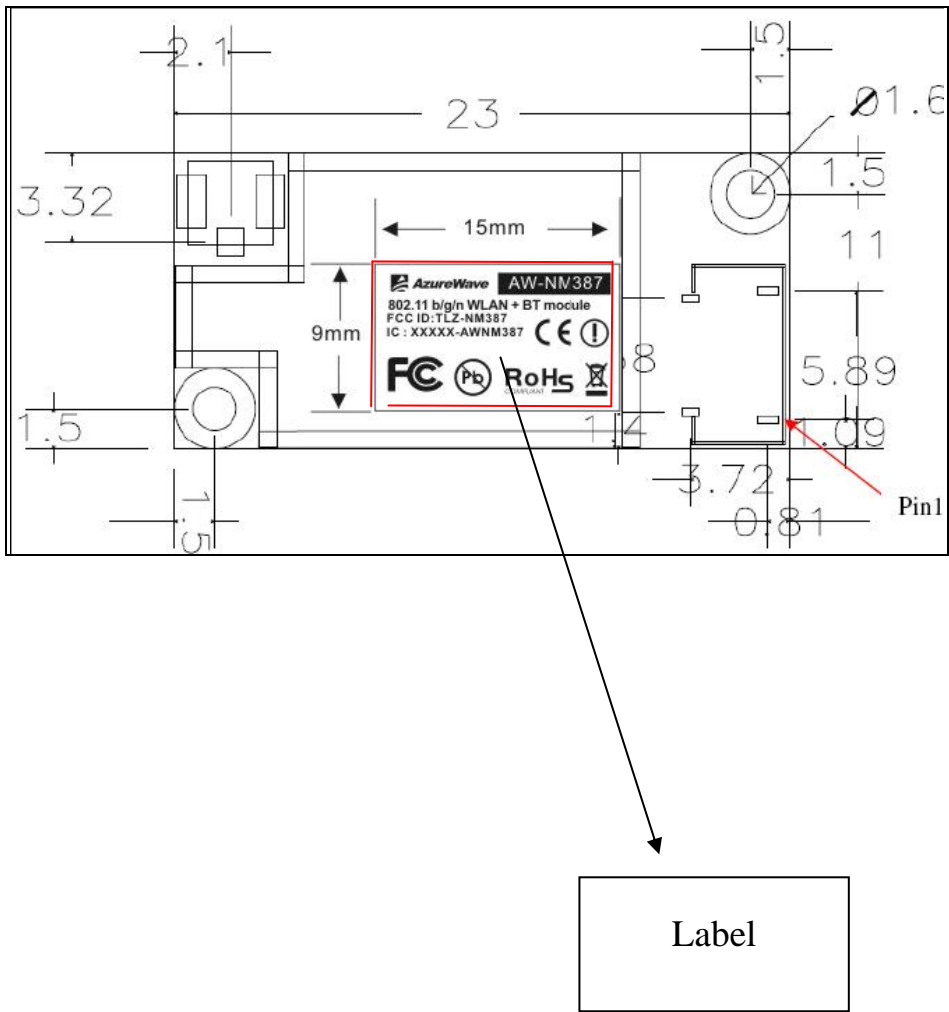

# FCC LABEL LOCATION

The label will be permanently affixed at a conspicuous location on the device.

(Fig. 1) FCC ID: TLZ-NM387