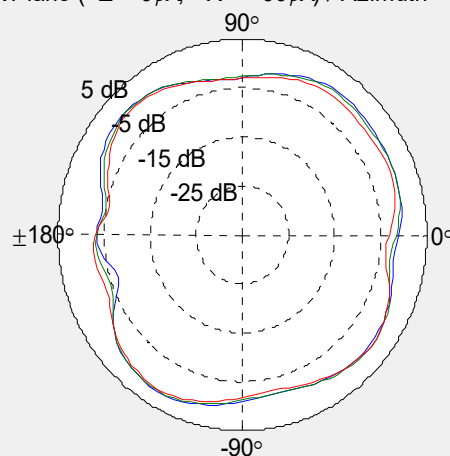

Environment & Mechanical Characteristics

Temperature	-10°C to +55°C
Humidity	95% @ 25°C

VSWR

Radiation Pattern

2G Band = 2400 - 2500 MHz % 2G BAND

XY Plane (+X = 0°ϕX, +Y = +90°ϕX) / Elevation = 90°ϕX

ZX Plane (+Z = 0°ϕX, +X = +90°ϕX) / Azimuth = 0°ϕX

- 2400 MHz
- 2450 MHz
- 2500 MHz

YZ Plane (+Z = 0°ϕX, +Y = +90°ϕX) / Azimuth = 90°ϕX

## Radiation Pattern

5G Band = 5150 - 5900 MHz

- 5150 MHz
- 5210 MHz
- 5290 MHz
- 5350 MHz
- 5475 MHz
- 5530 MHz
- 5600 MHz
- 5610 MHz
- 5690 MHz
- 5725 MHz
- 5750 MHz
- 5765 MHz
- 5825 MHz
- 5875 MHz

XY Plane (+X = 0°ϕX, +Y = +90°ϕX) / Elevation = 90°ϕX

## Radiation Pattern

6G Band = 5901 - 8500 MHz % 2G BAND

- 6000 MHz
- 6055 MHz
- 6135 MHz
- 6215 MHz
- 6295 MHz
- 6375 MHz
- 6455 MHz
- 6535 MHz
- 6615 MHz
- 6695 MHz
- 6775 MHz
- 6855 MHz
- 6935 MHz
- 7015 MHz
- 7075 MHz