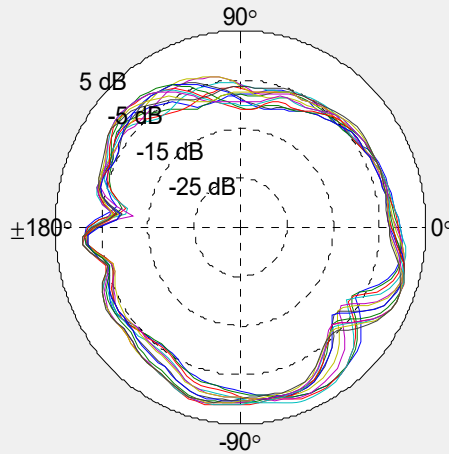

Environment & Mechanical Characteristics

Temperature	-10°C to +55°C
Humidity	95% @ 25°C

VSWR

Radiation Pattern

2G Band = 2400 - 2500 MHz % 2G BAND

XY Plane (+X = 0°ϕX, +Y = +90°ϕX) / Elevation = 90°ϕX

ZX Plane (+Z = 0°ϕX, +X = +90°ϕX) / Azimuth = 0°ϕX

## Radiation Pattern

5G Band = 5150 - 5900 MHz

- 5150 MHz
- 5210 MHz
- 5290 MHz
- 5350 MHz
- 5475 MHz
- 5530 MHz
- 5600 MHz
- 5610 MHz
- 5690 MHz
- 5725 MHz
- 5750 MHz
- 5765 MHz
- 5825 MHz
- 5875 MHz

XY Plane (+X = 0°ϕX, +Y = +90°ϕX) / Elevation = 90°ϕX

ZX Plane (+Z = 0°ϕX, +X = +90°ϕX) / Azimuth = 0°ϕX

YZ Plane (+Z = 0°ϕX, +Y = +90°ϕX) / Azimuth = 90°ϕX

## Radiation Pattern

6G Band = 5901 - 8500 MHz % 2G BAND

- 6000 MHz
- 6055 MHz
- 6135 MHz
- 6215 MHz
- 6295 MHz
- 6375 MHz
- 6455 MHz
- 6535 MHz
- 6615 MHz
- 6695 MHz
- 6775 MHz
- 6855 MHz
- 6935 MHz
- 7015 MHz
- 7075 MHz