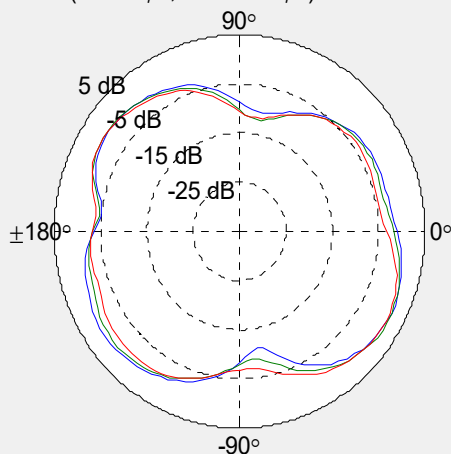

**Antenna type is PIFA**

**Wi-Fi 6 Antenna**

**RFA-27-JP326MHF4C198**

Specifications

Frequency	2400-2500 MHz	5150-7125 MHz
Peak gain	3.5 dBi	5 dBi
Average gain	-2.04 dBi	-2.4 dBi
VSWR	2.0 : 1 Max.	2.0 : 1 Max.
Polarization	Linear, vertical	
Impedance	50 Ω	
Dimensions	30.2x16mm	
Antenna Material	FR4	
Connector	IPEX MHF4	
Cable	Ø1.13 L:300mm	

Environment & Mechanical Characteristics

Temperature	-10°C to +55°C
Humidity	95% @ 25°C

VSWR

Radiation Pattern

2G Band = 2400 - 2500 MHz % 2G BAND

XY Plane (+X = 0°ϕX, +Y = +90°ϕX) / Elevation = 90°ϕX

ZX Plane (+Z = 0°ϕX, +X = +90°ϕX) / Azimuth = 0°ϕX

- 2400 MHz
- 2450 MHz
- 2500 MHz

YZ Plane (+Z = 0°ϕX, +Y = +90°ϕX) / Azimuth = 90°ϕX

## Radiation Pattern

5G Band = 5150 - 5900 MHz

- 5150 MHz
- 5210 MHz
- 5290 MHz
- 5350 MHz
- 5475 MHz
- 5530 MHz
- 5600 MHz
- 5610 MHz
- 5690 MHz
- 5725 MHz
- 5750 MHz
- 5765 MHz
- 5825 MHz
- 5875 MHz

XY Plane (+X = 0°ϕX, +Y = +90°ϕX) / Elevation = 90°ϕX