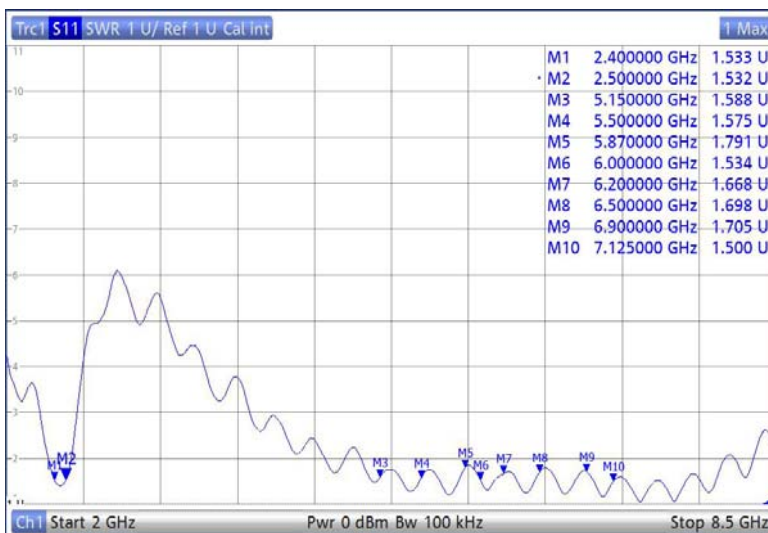

**Antenna type is PIFA**

**Wi-Fi 6 Antenna**

**RFA-27-JP326MHF4C198**

Specifications

Frequency	2400-2500 MHz	5150-7125 MHz
Peak gain	3.5 dBi	5 dBi
Average gain	-2.04 dBi	-2.4 dBi
VSWR	2.0 : 1 Max.	2.0 : 1 Max.
Polarization	Linear, vertical	
Impedance	50 Ω	
Dimensions	30.2x16mm	
Antenna Material	FR4	
Connector	IPEX MHF4	
Cable	Ø1.13 L:300mm	

Environment & Mechanical Characteristics

Temperature	-10°C to +55°C
Humidity	95% @ 25°C

VSWR

Radiation Pattern

2G Band = 2400 - 2500 MHz % 2G BAND

XY Plane (+X = 0°ϕX, +Y = +90°ϕX) / Elevation = 90°ϕX

ZX Plane (+Z = 0°ϕX, +X = +90°ϕX) / Azimuth = 0°ϕX

- 2400 MHz
- 2450 MHz
- 2500 MHz

YZ Plane (+Z = 0°ϕX, +Y = +90°ϕX) / Azimuth = 90°ϕX

## Radiation Pattern

5G Band = 5150 - 5900 MHz

- 5150 MHz
- 5210 MHz
- 5290 MHz
- 5350 MHz
- 5475 MHz
- 5530 MHz
- 5600 MHz
- 5610 MHz
- 5690 MHz
- 5725 MHz
- 5750 MHz
- 5765 MHz
- 5825 MHz
- 5875 MHz

XY Plane (+X = 0°ϕX, +Y = +90°ϕX) / Elevation = 90°ϕX