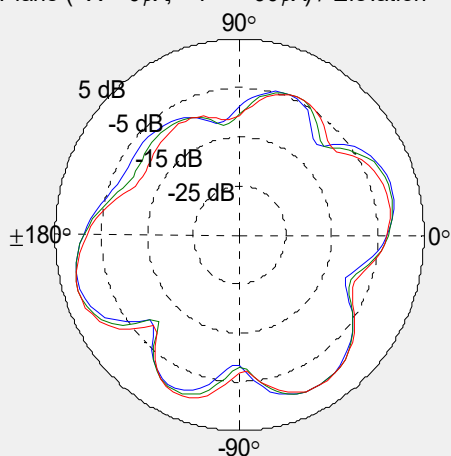

Environment & Mechanical Characteristics

Temperature	-10°C to +55°C
Humidity	95% @ 25°C

VSWR

Radiation Pattern

2G Band = 2400 - 2500 MHz % 2G BAND

XY Plane (+X = 0°ϕX, +Y = +90°ϕX) / Elevation = 90°ϕX

ZX Plane (+Z = 0°ϕX, +X = +90°ϕX) / Azimuth = 0°ϕX

- 2400 MHz
- 2450 MHz
- 2500 MHz

YZ Plane (+Z = 0°ϕX, +Y = +90°ϕX) / Azimuth = 90°ϕX

## Radiation Pattern

5G Band = 5150 - 5900 MHz

- 5150 MHz
- 5210 MHz
- 5290 MHz
- 5350 MHz
- 5475 MHz
- 5530 MHz
- 5600 MHz
- 5610 MHz
- 5690 MHz
- 5725 MHz
- 5750 MHz
- 5765 MHz
- 5825 MHz
- 5875 MHz

XY Plane (+X = 0°ϕX, +Y = +90°ϕX) / Elevation = 90°ϕX

## Radiation Pattern

6G Band = 5901 - 8500 MHz % 2G BAND

- 6000 MHz
- 6055 MHz
- 6135 MHz
- 6215 MHz
- 6295 MHz
- 6375 MHz
- 6455 MHz
- 6535 MHz
- 6615 MHz
- 6695 MHz
- 6775 MHz
- 6855 MHz
- 6935 MHz
- 7015 MHz
- 7075 MHz