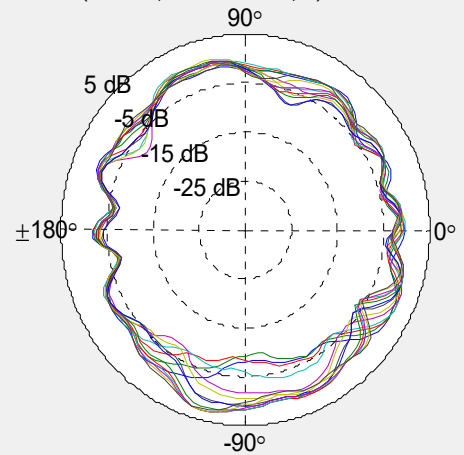

Environment & Mechanical Characteristics

Temperature	-10°C to +55°C
Humidity	95% @ 25°C

VSWR

Radiation Pattern

2G Band = 2400 - 2500 MHz % 2G BAND

XY Plane (+X = 0°ϕX, +Y = +90°ϕX) / Elevation = 90°ϕX

ZX Plane (+Z = 0°ϕX, +X = +90°ϕX) / Azimuth = 0°ϕX

## Radiation Pattern

5G Band = 5150 - 5900 MHz

- 5150 MHz
- 5210 MHz
- 5290 MHz
- 5350 MHz
- 5475 MHz
- 5530 MHz
- 5600 MHz
- 5610 MHz
- 5690 MHz
- 5725 MHz
- 5750 MHz
- 5765 MHz
- 5825 MHz
- 5875 MHz

XY Plane (+X = 0°ϕX, +Y = +90°ϕX) / Elevation = 90°ϕX

ZX Plane (+Z = 0°ϕX, +X = +90°ϕX) / Azimuth = 0°ϕX

YZ Plane (+Z = 0°ϕX, +Y = +90°ϕX) / Azimuth = 90°ϕX

## Radiation Pattern

6G Band = 5901 - 8500 MHz % 2G BAND

- 6000 MHz
- 6055 MHz
- 6135 MHz
- 6215 MHz
- 6295 MHz
- 6375 MHz
- 6455 MHz
- 6535 MHz
- 6615 MHz
- 6695 MHz
- 6775 MHz
- 6855 MHz
- 6935 MHz
- 7015 MHz
- 7075 MHz