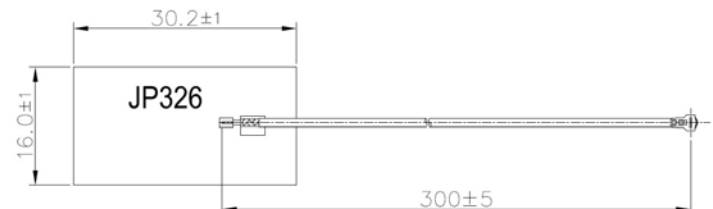

**Antenna type is PIFA**

**Wi-Fi 6 Antenna**

**RFA-27-JP326MHF4C198**

Specifications

Frequency	2400-2500 MHz	5150-7125 MHz
Peak gain	3.5 dBi	5 dBi
Average gain	-2.04 dBi	-2.4 dBi
VSWR	2.0 : 1 Max.	2.0 : 1 Max.
Polarization	Linear, vertical	
Impedance	50 Ω	
Dimensions	30.2x16mm	
Antenna Material	FR4	
Connector	IPEX MHF4	
Cable	Ø1.13 L:300mm	

Environment & Mechanical Characteristics

Temperature	-10°C to +55°C
Humidity	95% @ 25°C

VSWR

Radiation Pattern

2G Band = 2400 - 2500 MHz % 2G BAND

XY Plane (+X = 0°ϕX, +Y = +90°ϕX) / Elevation = 90°ϕX

ZX Plane (+Z = 0°ϕX, +X = +90°ϕX) / Azimuth = 0°ϕX