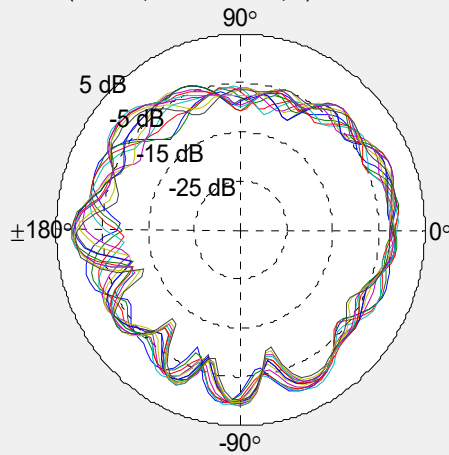

Environment & Mechanical Characteristics

Temperature	-10°C to +55°C
Humidity	95% @ 25°C

VSWR

Radiation Pattern

2G Band = 2400 - 2500 MHz % 2G BAND

XY Plane (+X = 0°ϕX, +Y = +90°ϕX) / Elevation = 90°ϕX

ZX Plane (+Z = 0°ϕX, +X = +90°ϕX) / Azimuth = 0°ϕX

- 2400 MHz
- 2450 MHz
- 2500 MHz

YZ Plane (+Z = 0°ϕX, +Y = +90°ϕX) / Azimuth = 90°ϕX

## Radiation Pattern

5G Band = 5150 - 5900 MHz

- 5150 MHz
- 5210 MHz
- 5290 MHz
- 5350 MHz
- 5475 MHz
- 5530 MHz
- 5600 MHz
- 5610 MHz
- 5690 MHz
- 5725 MHz
- 5750 MHz
- 5765 MHz
- 5825 MHz
- 5875 MHz

XY Plane (+X = 0°ϕX, +Y = +90°ϕX) / Elevation = 90°ϕX

## Radiation Pattern

6G Band = 5901 - 8500 MHz % 2G BAND

- 6000 MHz
- 6055 MHz
- 6135 MHz
- 6215 MHz
- 6295 MHz
- 6375 MHz
- 6455 MHz
- 6535 MHz
- 6615 MHz
- 6695 MHz
- 6775 MHz
- 6855 MHz
- 6935 MHz
- 7015 MHz
- 7075 MHz