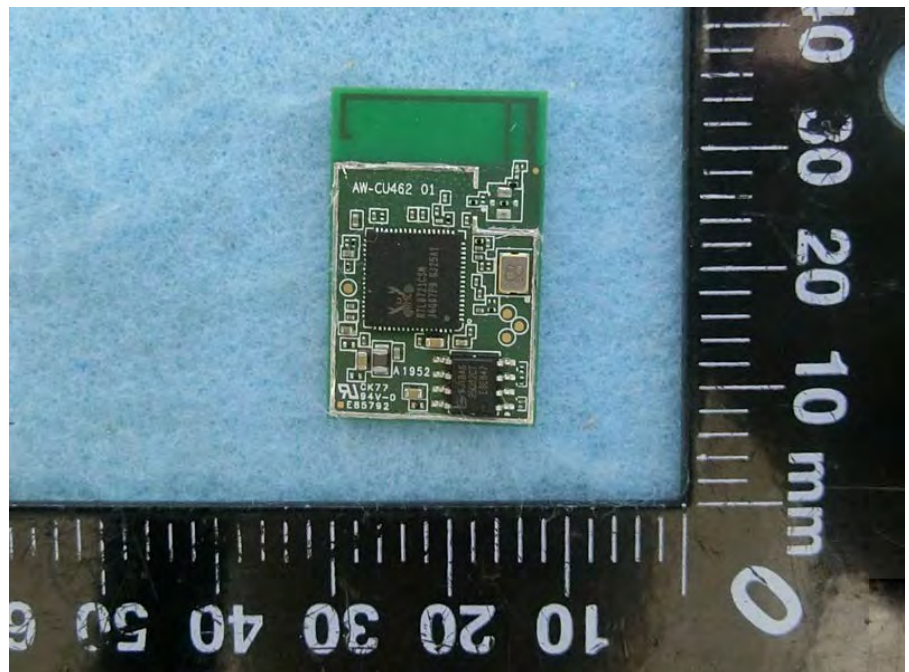

Brand Name: AzureWave Model Name: AW-CU462

Main source

Second source