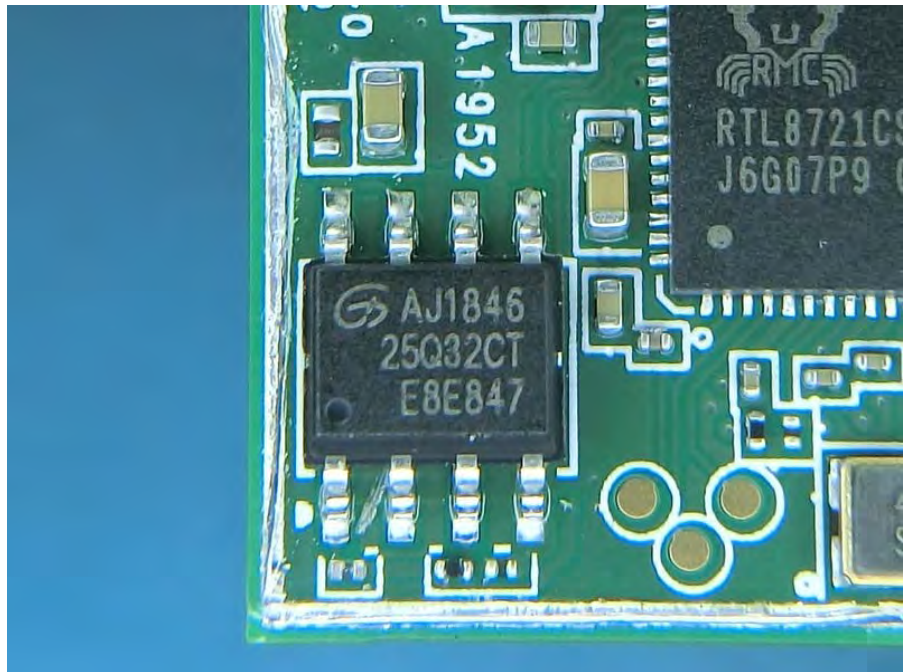

Brand Name: AzureWave Model Name: AW-CU462

Main source

Second source