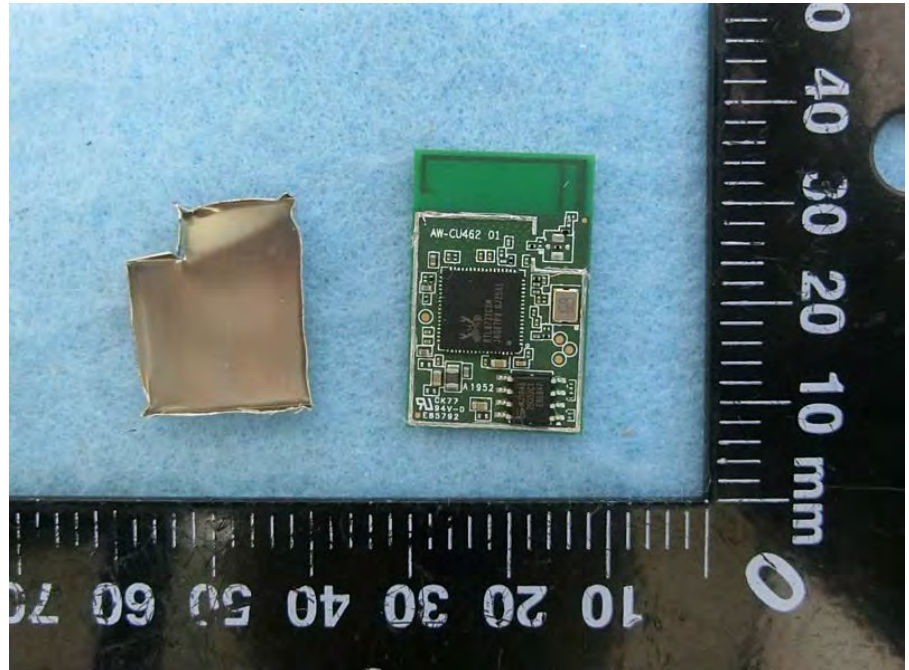

Brand Name: AzureWave Model Name: AW-CU462

Main source

Second source