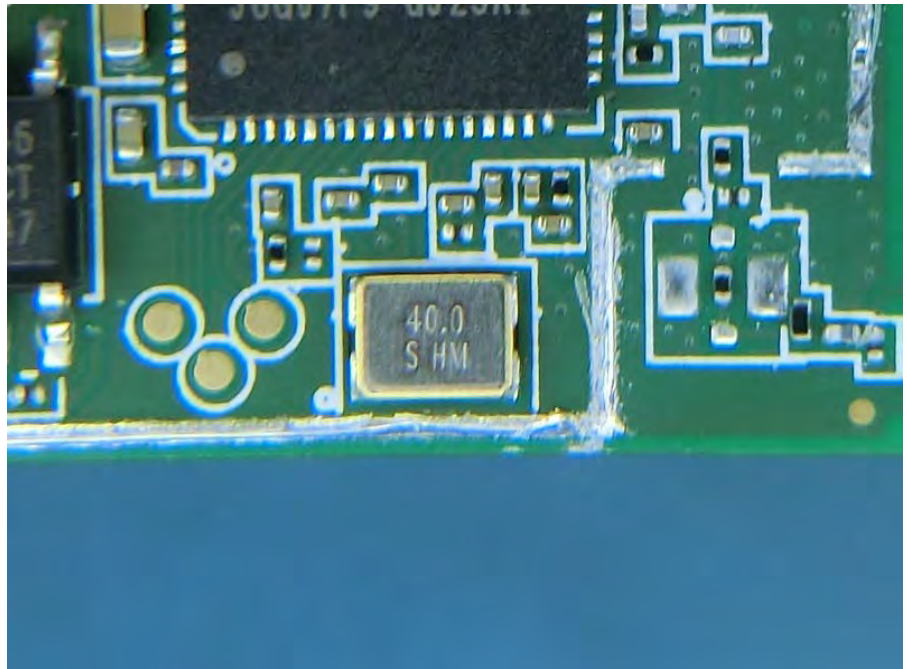

Brand Name: AzureWave Model Name: AW-CU462

Main source

Second source