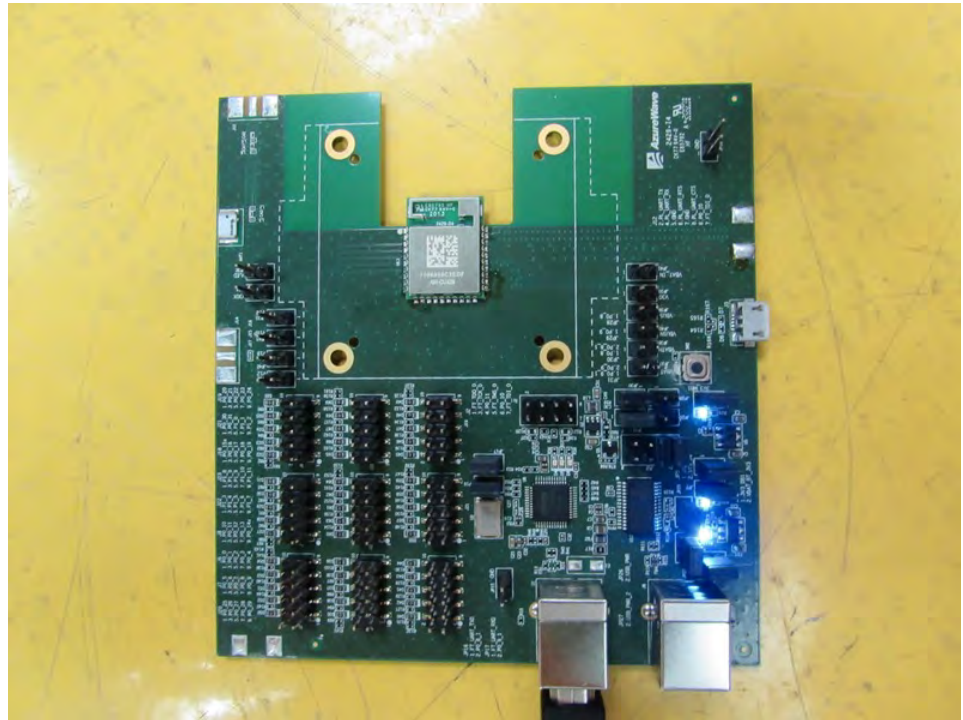

1. Photographs of Conducted Emissions Test Configuration

FRONT VIEW

REAR VIEW

CLOSE-UP VIEW

2. Photographs of Radiated Emissions Test Configuration

Test Configuration: 30MHz~1GHz / Test Mode: Mode 2

FRONT VIEW

REAR VIEW

CLOSE-UP VIEW

Test Configuration: Above 1GHz

FRONT VIEW

REAR VIEW

CLOSE-UP VIEW

————THE END————