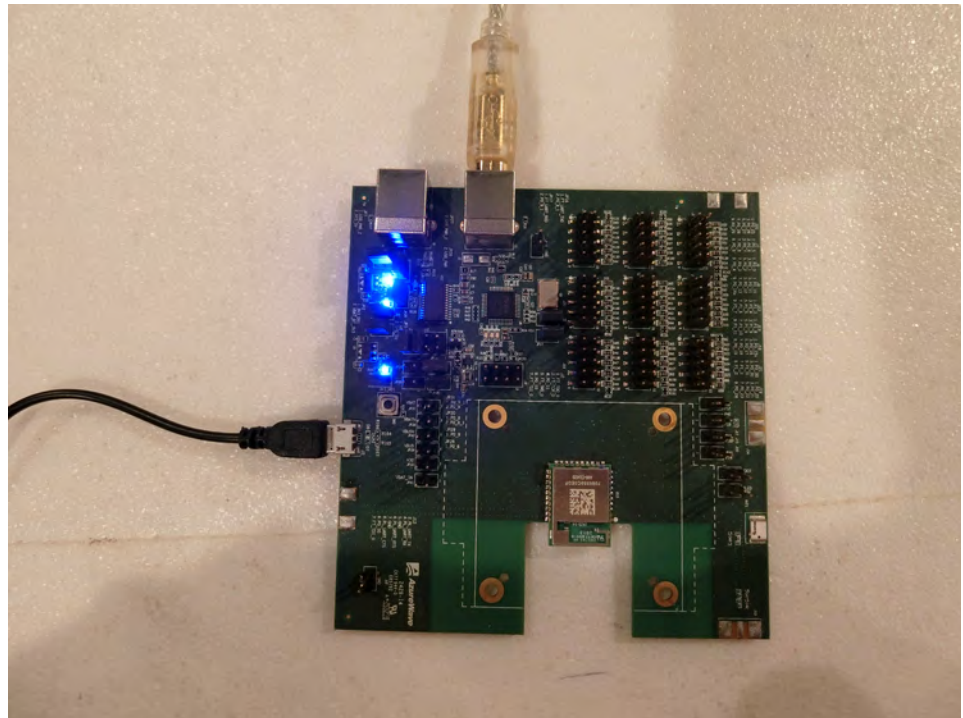

1. Photographs of Conducted Emissions Test Configuration

FRONT VIEW

REAR VIEW

CLOSE-UP VIEW

2. Photographs of Radiated Emissions Test Configuration

Test Configuration: 30MHz~1GHz / Test Mode: Mode 2

FRONT VIEW

REAR VIEW

CLOSE-UP VIEW

Test Configuration: Above 1GHz

FRONT VIEW

REAR VIEW

CLOSE-UP VIEW

————THE END————