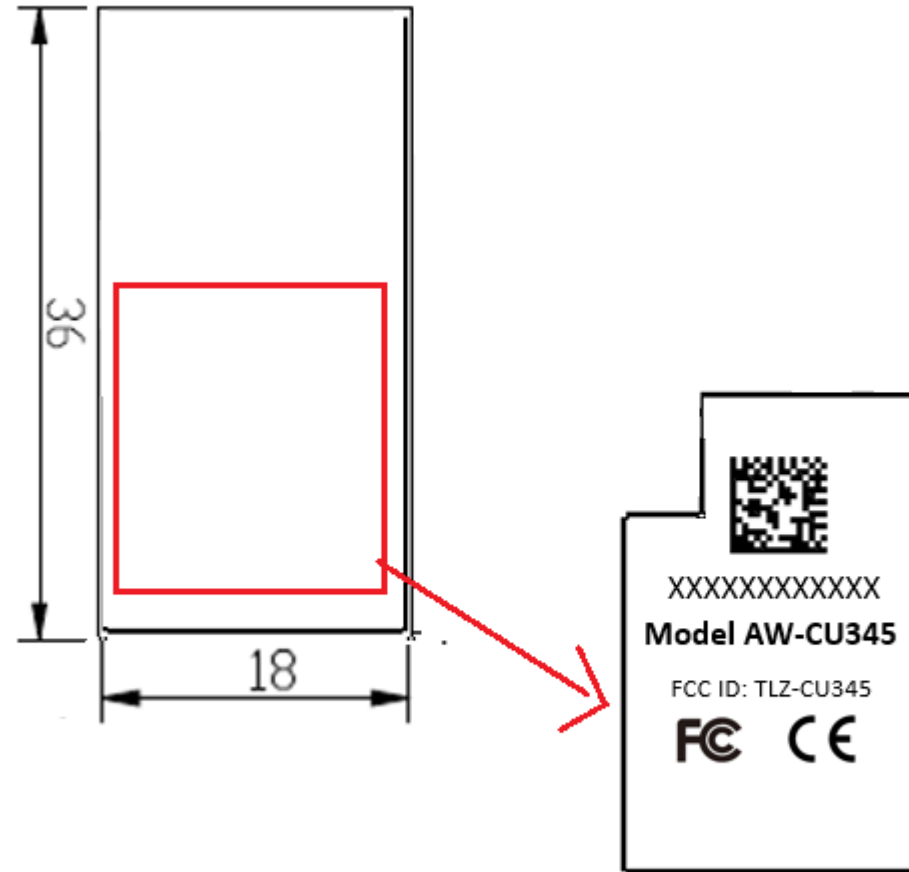

## FCC LABEL & Label LOCATION

The label will be permanently affixed at a conspicuous location on the device.

(Fig.1) FCC ID: TLZ-CU345