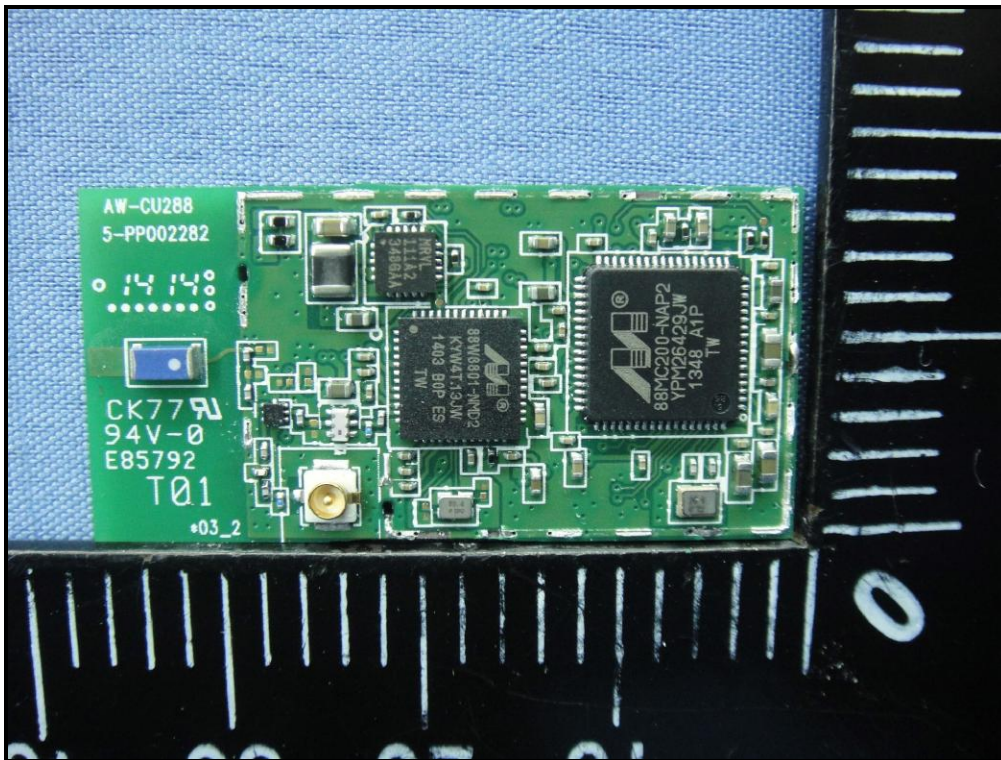

# CONSTRUCTION PHOTOS OF EUT

A D T

Antenna: ANT3216LL00R2400A

Antenna: NanoBlue-IP04

Antenna: MS-A4008-25GC1-A1

Antenna: EDA\_1313\_2G4C1-A16