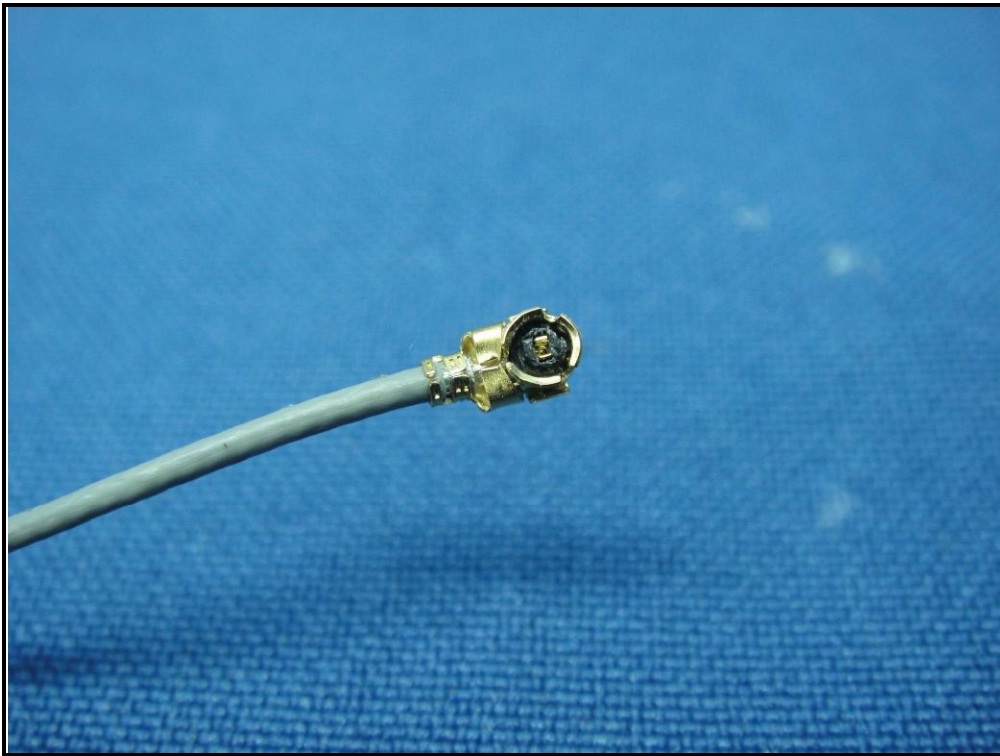

# CONSTRUCTION PHOTOS OF EUT

A D T

Antenna: ANT3216LL00R2400A

Antenna: NanoBlue-IP04

Antenna: MS-A4008-25GC1-A1

Antenna: EDA\_1313\_2G4C1-A16