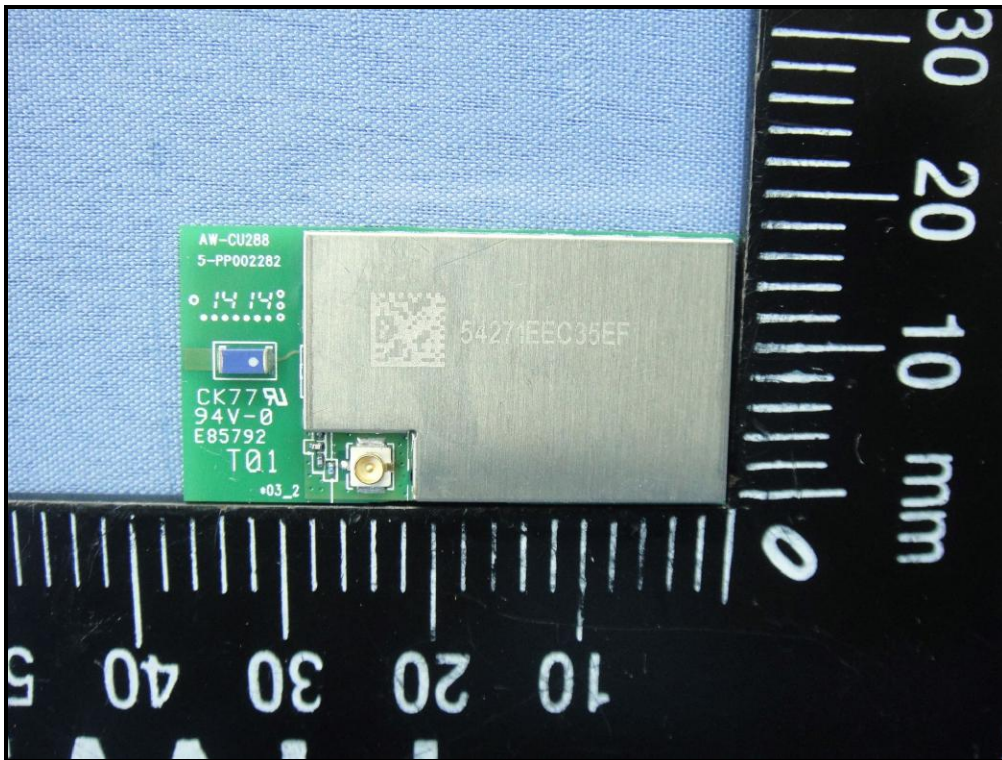

# CONSTRUCTION PHOTOS OF EUT

A D T

Antenna: ANT3216LL00R2400A

Antenna: NanoBlue-IP04

Antenna: MS-A4008-25GC1-A1

Antenna: EDA\_1313\_2G4C1-A16