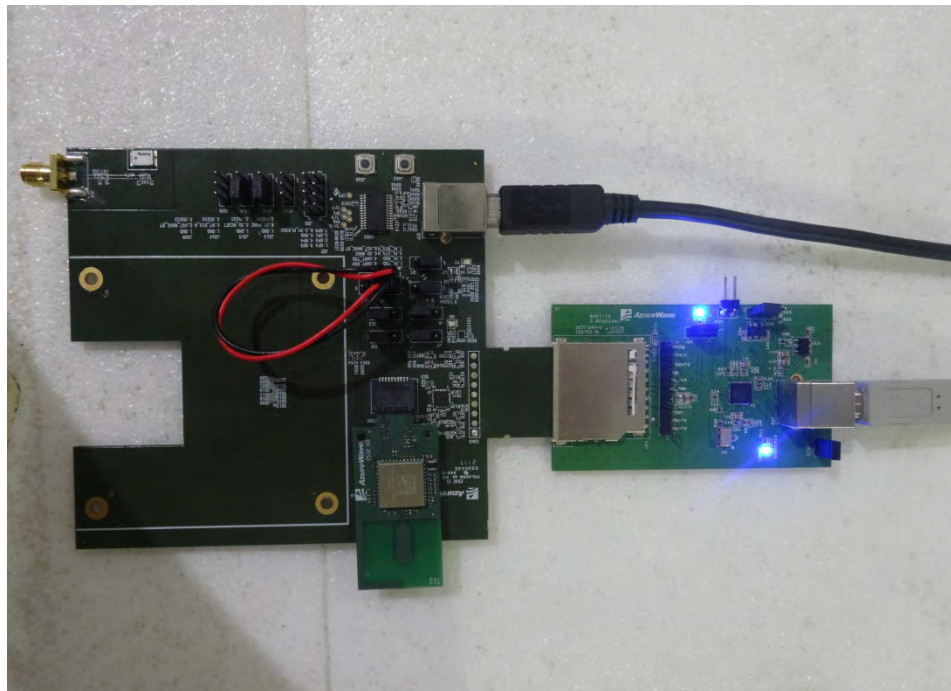

1. Photographs of Conducted Emissions Test Configuration

Test Mode: Mode 3

FRONT VIEW

REAR VIEW

CLOSE-UP VIEW

2. Photographs of Radiated Emissions Test Configuration

Test Configuration: 30MHz~1GHz

Test Mode: Mode 1

FRONT VIEW

REAR VIEW

CLOSE-UP VIEW

Test Configuration: Above 1GHz

Test Mode: Mode 1

FRONT VIEW

REAR VIEW

CLOSE-UP VIEW

Test Mode: Mode 2

FRONT VIEW

REAR VIEW

CLOSE-UP VIEW

—THE END—