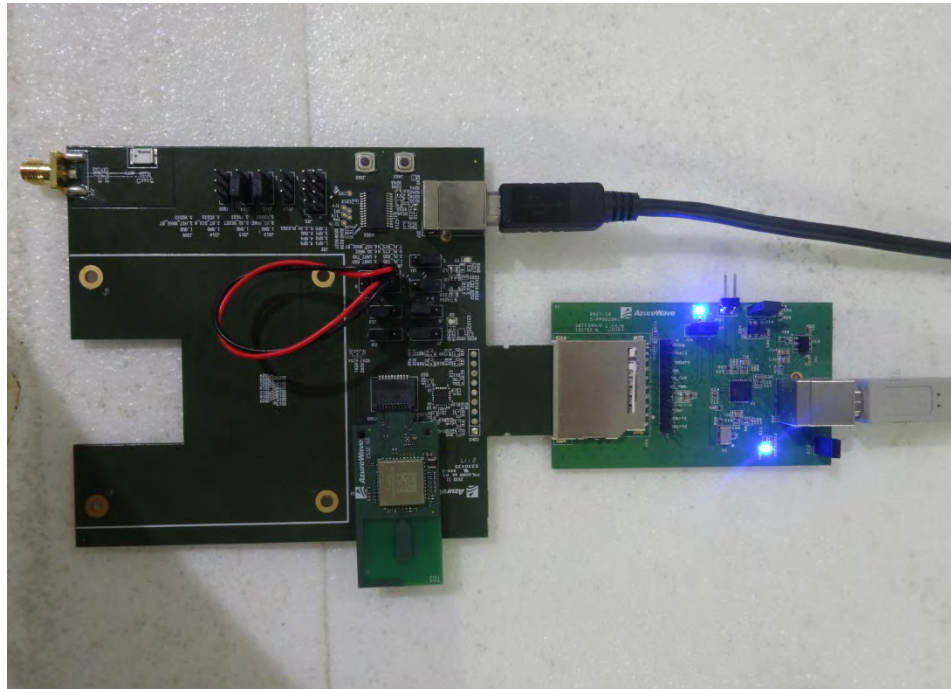

1. Photographs of Conducted Emissions Test Configuration

Test Mode: Mode 3

FRONT VIEW

REAR VIEW

CLOSE-UP VIEW

2. Photographs of Radiated Emissions Test Configuration

Test Configuration: 30MHz~1GHz

Test Mode: Mode 1

FRONT VIEW

REAR VIEW

CLOSE-UP VIEW

Test Configuration: Above 1GHz

Test Mode: Mode 1

FRONT VIEW

REAR VIEW

CLOSE-UP VIEW

Test Mode: Mode 2

FRONT VIEW

REAR VIEW

CLOSE-UP VIEW

—THE END—