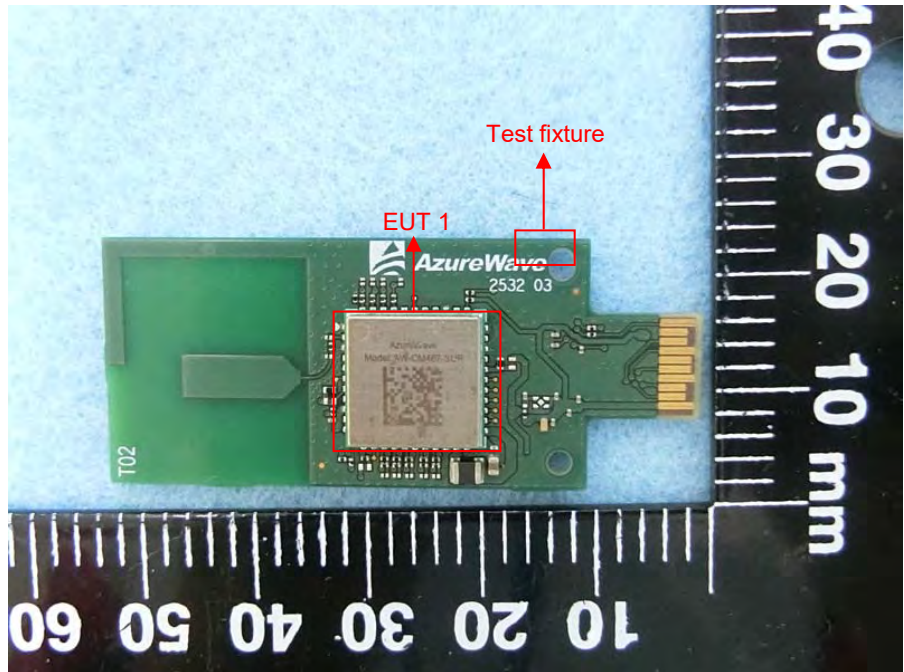

Brand Name: AzureWave

Model Name: AW-CM467-SUR, AW-CM467-USB, AW-CM467-SUR-I, AW-CM467-USB-I

EUT1

Model No.:

AW-CM467-SUR

EUT 2

Model No.:

AW-CM467-USB

Ant. 1
(For EUT 1, 2 use)

Ant. 2
(For EUT 1, 2 use)

Ant. 3
(Only for EUT 1 use)

Ant. 4
(For EUT 1, 2 use)