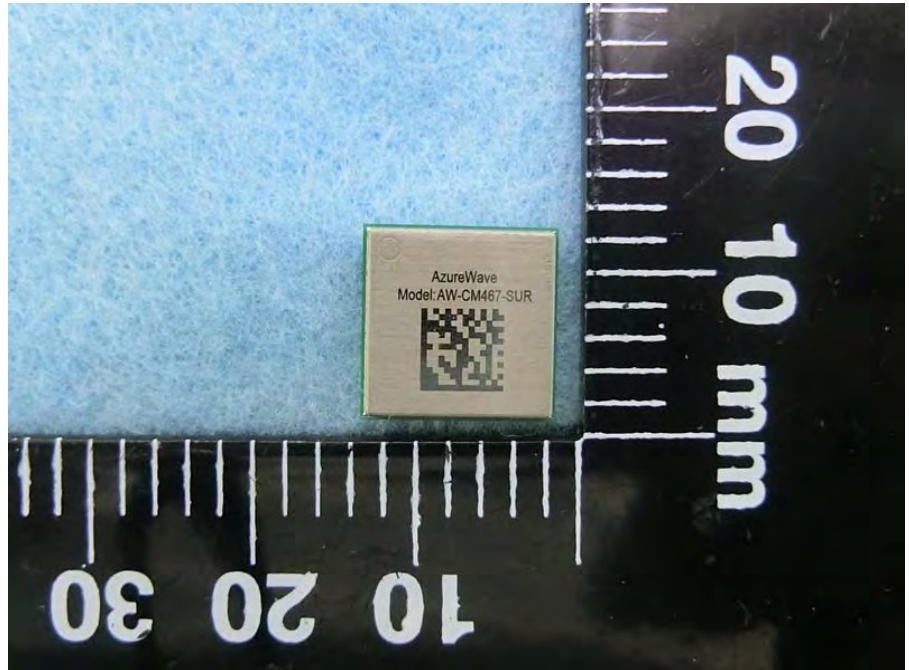

Brand Name: AzureWave

Model Name: AW-CM467-SUR, AW-CM467-USB, AW-CM467-SUR-I, AW-CM467-USB-I

EUT1

Model No.:

AW-CM467-SUR

EUT 2

Model No.:

AW-CM467-USB