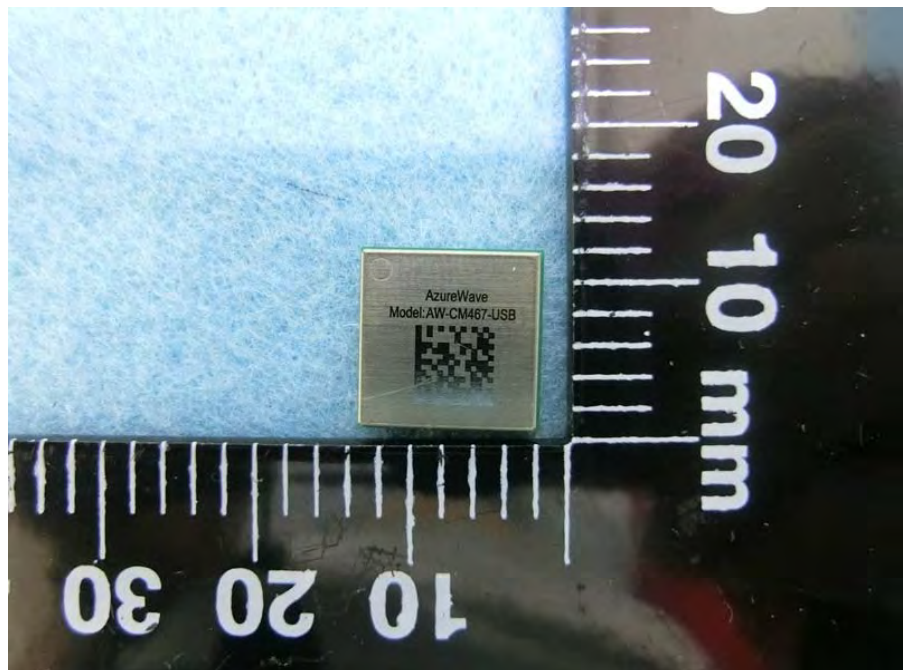

Brand Name: AzureWave

Model Name: AW-CM467-SUR, AW-CM467-USB, AW-CM467-SUR-I, AW-CM467-USB-I

EUT1

Model No.:

AW-CM467-SUR

EUT 2

Model No.:

AW-CM467-USB