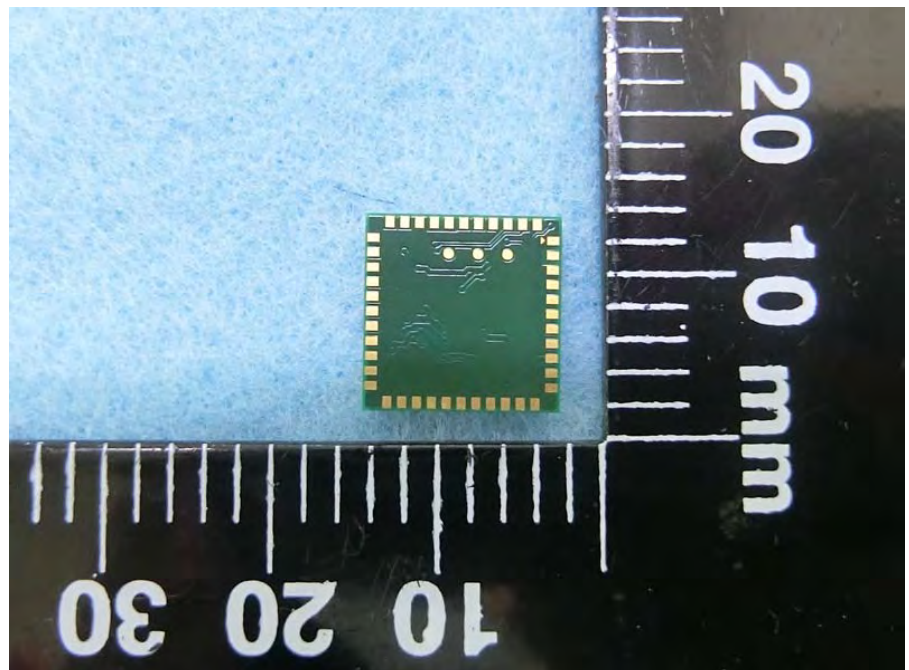

Brand Name: AzureWave

Model Name: AW-CM467-SUR, AW-CM467-USB, AW-CM467-SUR-I, AW-CM467-USB-I

EUT1

Model No.:

AW-CM467-SUR

EUT 2

Model No.:

AW-CM467-USB