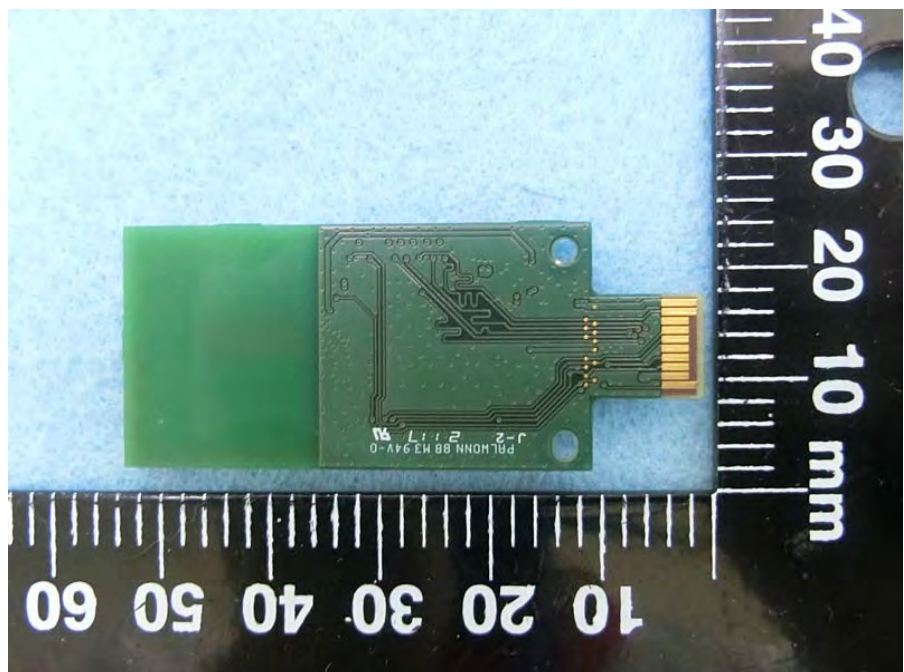

Brand Name: AzureWave

Model Name: AW-CM467-SUR, AW-CM467-USB, AW-CM467-SUR-I, AW-CM467-USB-I

EUT1

Model No.:

AW-CM467-SUR

EUT 2

Model No.:

AW-CM467-USB

Ant. 1
(For EUT 1, 2 use)

Ant. 2
(For EUT 1, 2 use)

Ant. 3
(Only for EUT 1 use)

Ant. 4
(For EUT 1, 2 use)