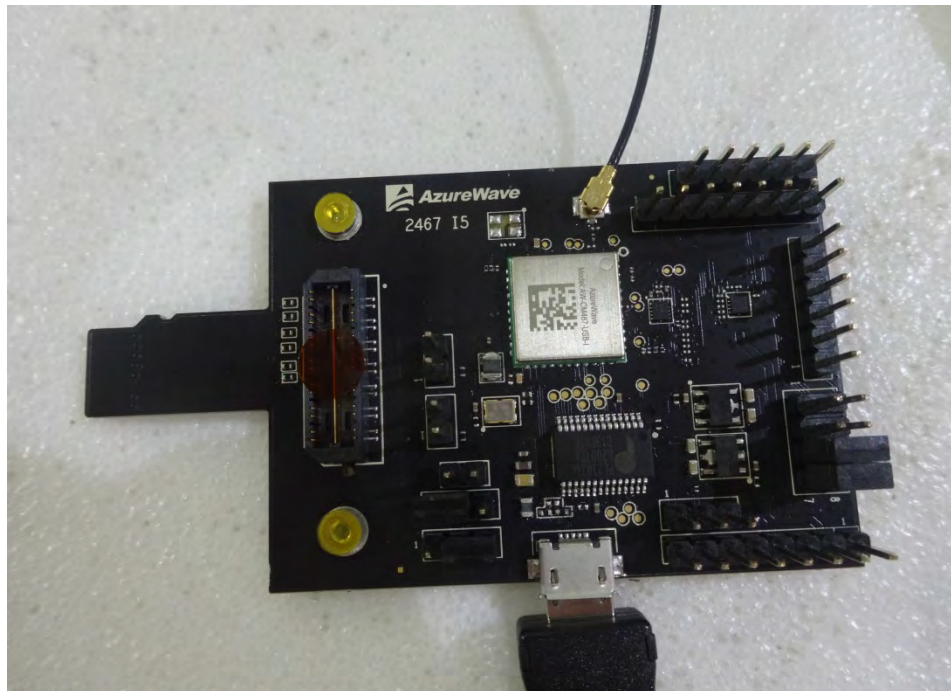

1. Photographs of Conducted Emissions Test Configuration

Test Mode: Mode 3

FRONT VIEW

REAR VIEW

CLOSE-UP VIEW

2. Photographs of Radiated Emissions Test Configuration

Test Configuration: 30MHz~1GHz

Test Mode: Mode 1

FRONT VIEW

REAR VIEW

CLOSE-UP VIEW

Test Configuration: Above 1GHz

Test Mode: Mode 1

FRONT VIEW

REAR VIEW

CLOSE-UP VIEW

Test Mode: Mode 2

FRONT VIEW

REAR VIEW

CLOSE-UP VIEW

————THE END————