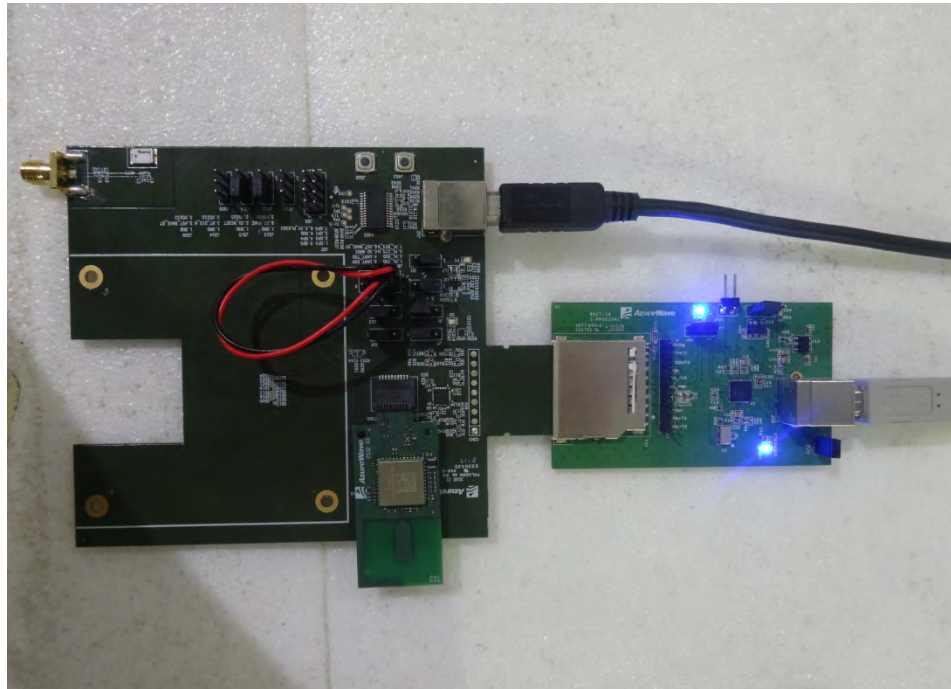

1. Photographs of Conducted Emissions Test Configuration

Test Mode: Mode 3

FRONT VIEW

REAR VIEW

CLOSE-UP VIEW

2. Photographs of Radiated Emissions Test Configuration

Test Configuration: 30MHz~1GHz

Test Mode: Mode 1

FRONT VIEW

REAR VIEW

CLOSE-UP VIEW

Test Configuration: Above 1GHz

Test Mode: Mode 1

FRONT VIEW

REAR VIEW

CLOSE-UP VIEW

Test Mode: Mode 2

FRONT VIEW

REAR VIEW

CLOSE-UP VIEW

————THE END————