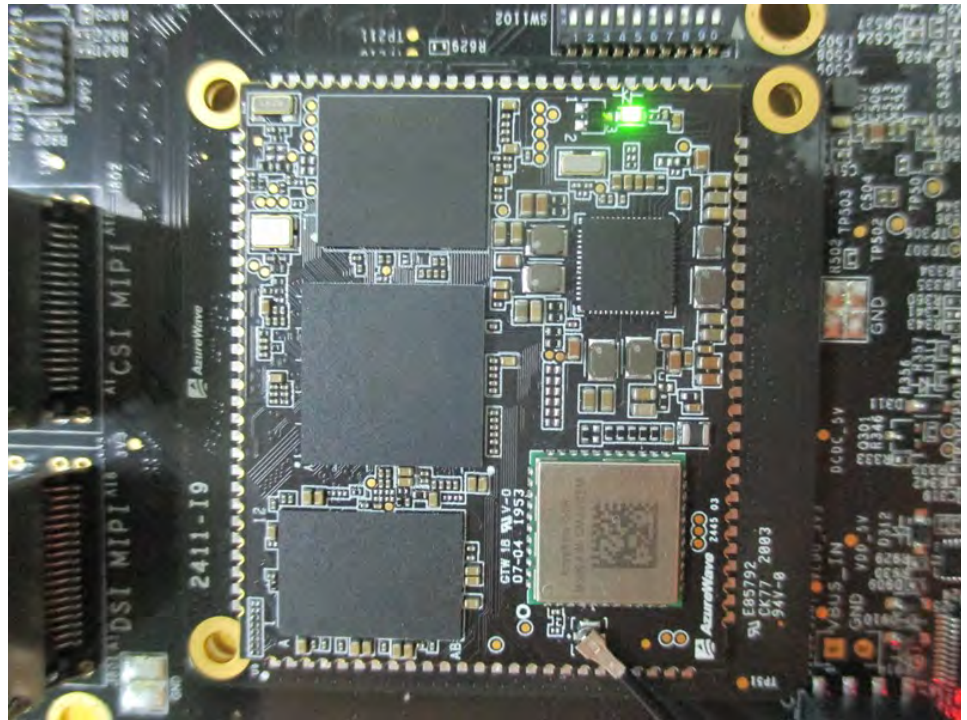

1. Photographs of Conducted Emissions Test Configuration

Test Mode: Mode 1

FRONT VIEW

REAR VIEW

CLOSE-UP VIEW

2. Photographs of Radiated Emissions Test Configuration

Test Configuration: 30MHz~1GHz / Test Mode: Mode 2

FRONT VIEW

REAR VIEW

Test Configuration: Above 1GHz**FRONT VIEW****REAR VIEW**

CLOSE-UP VIEW

————THE END————