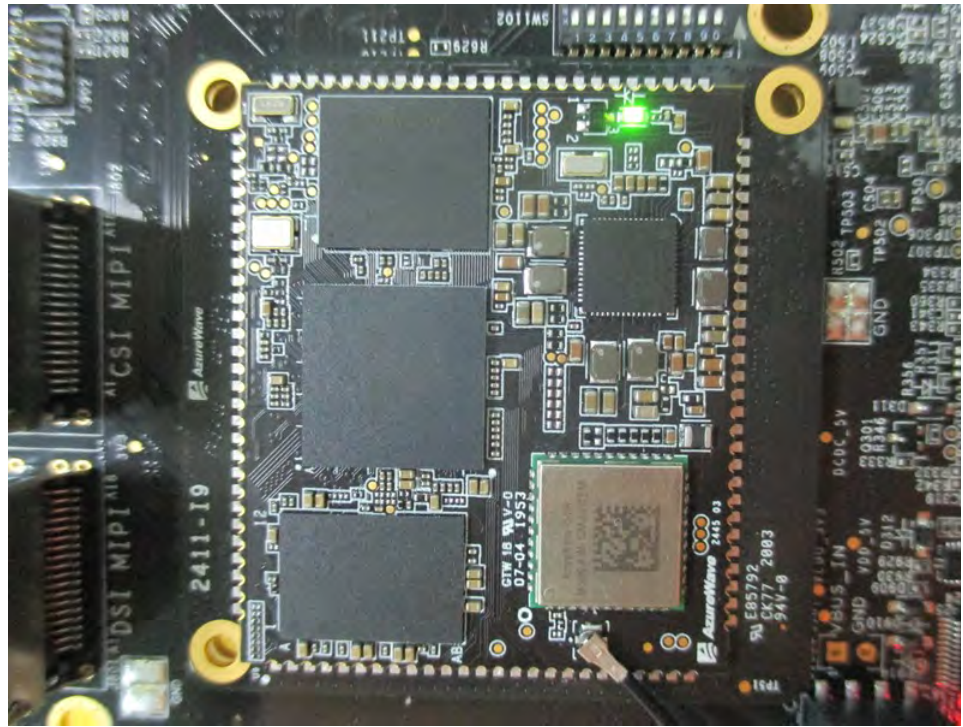

FRONT VIEW

REAR VIEW

Test Configuration: Above 1GHz**FRONT VIEW****REAR VIEW**

CLOSE-UP VIEW

————THE END————