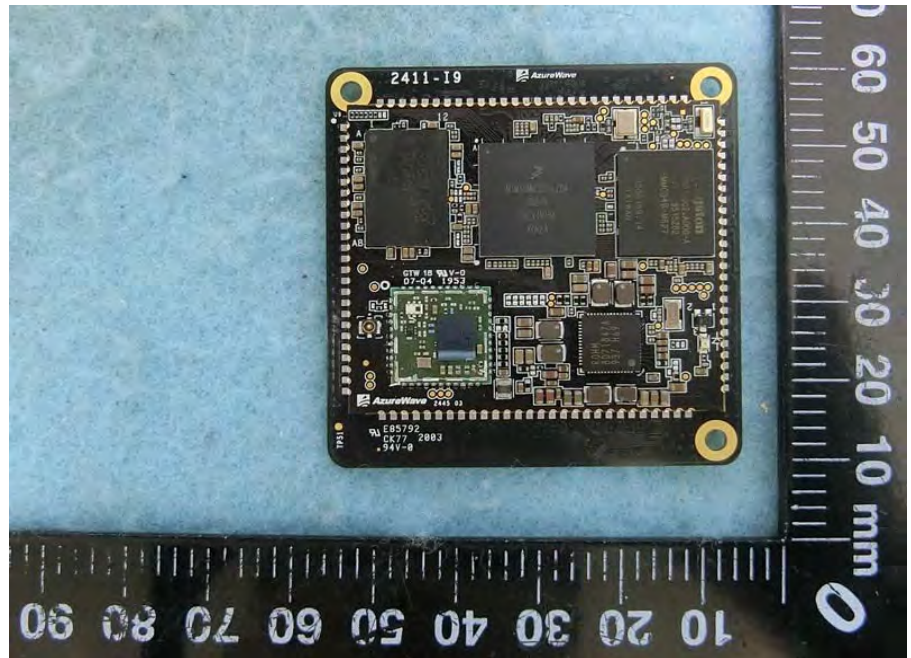

Brand Name: AzureWave Model Name: AW-CM390SM

Antenna