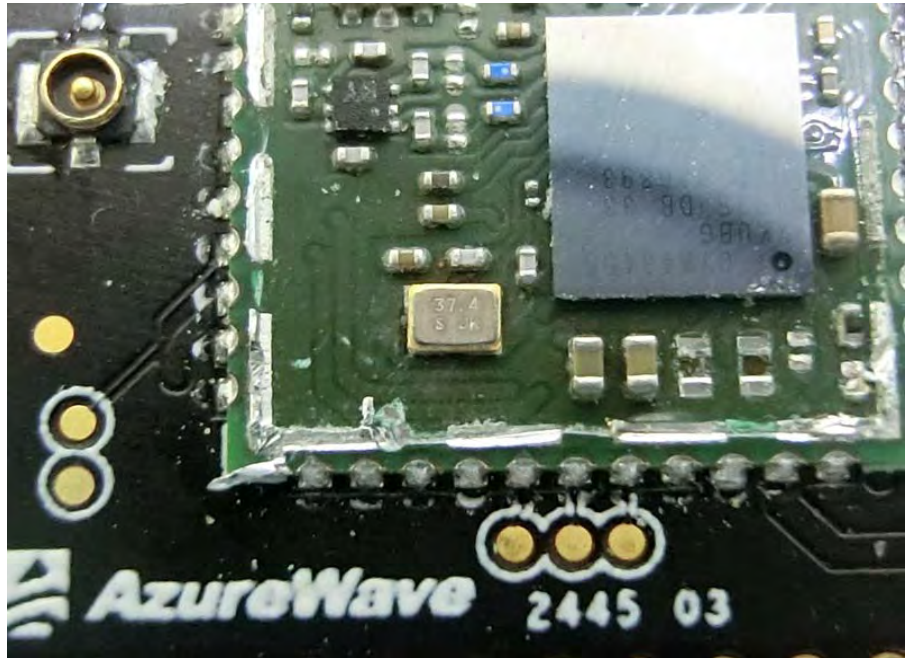

Brand Name: AzureWave Model Name: AW-CM390SM

Antenna