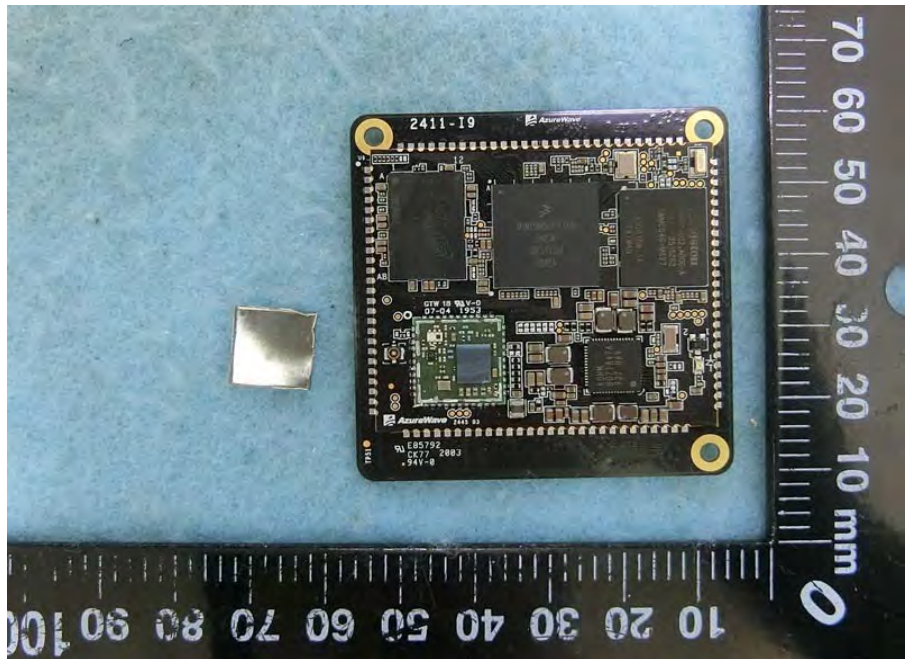

Brand Name: AzureWave Model Name: AW-CM390SM

Antenna