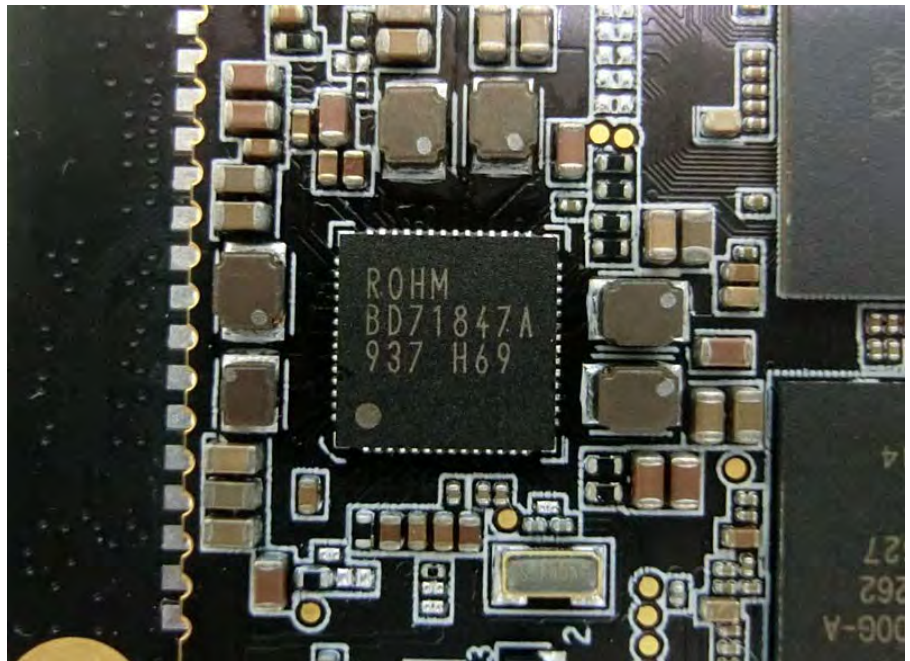

Brand Name: AzureWave Model Name: AW-CM390SM

Antenna