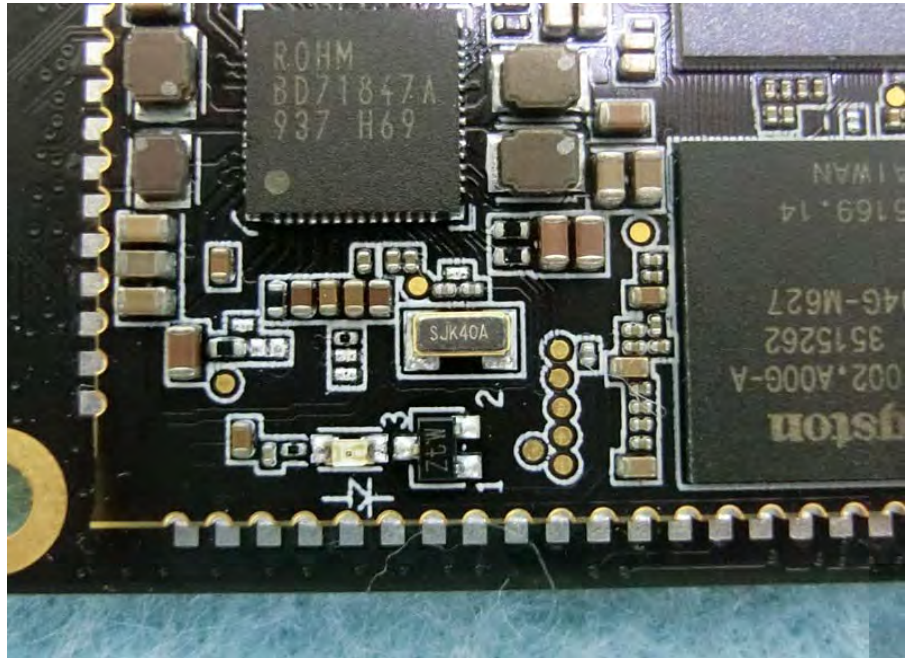

Brand Name: AzureWave Model Name: AW-CM390SM

Antenna