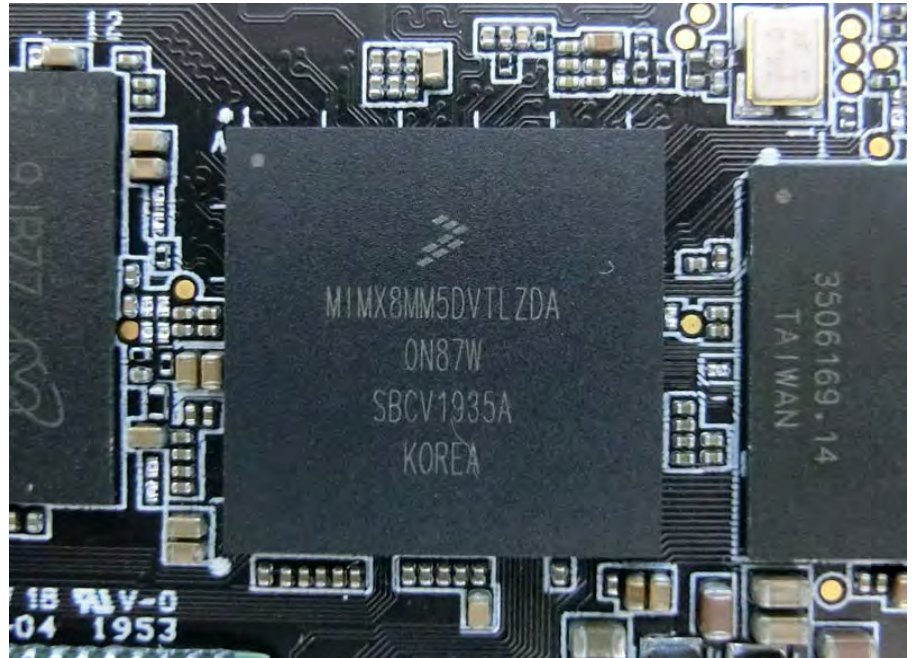

Brand Name: AzureWave Model Name: AW-CM390SM

Antenna