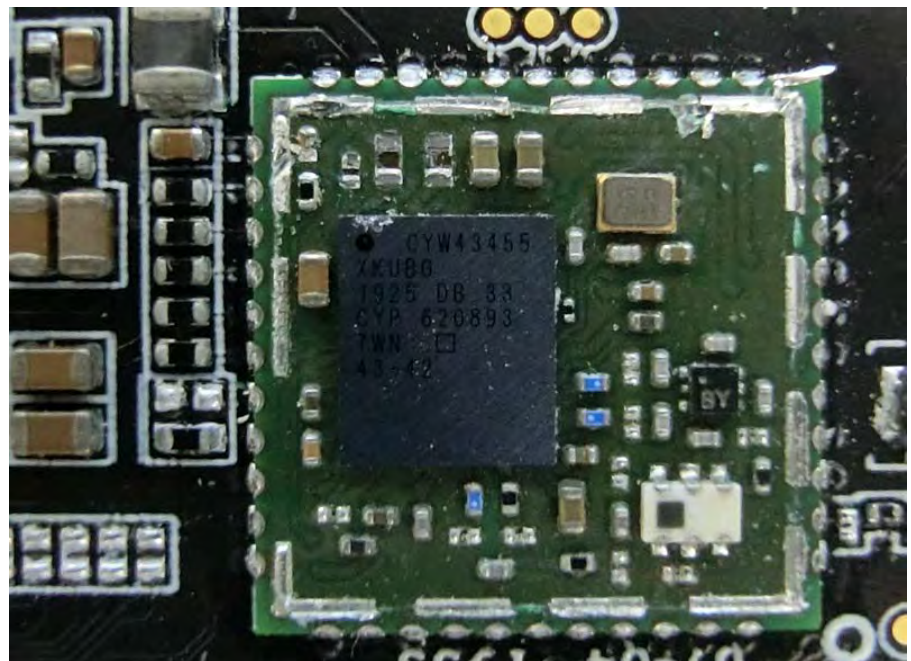

Brand Name: AzureWave Model Name: AW-CM390SM

Antenna