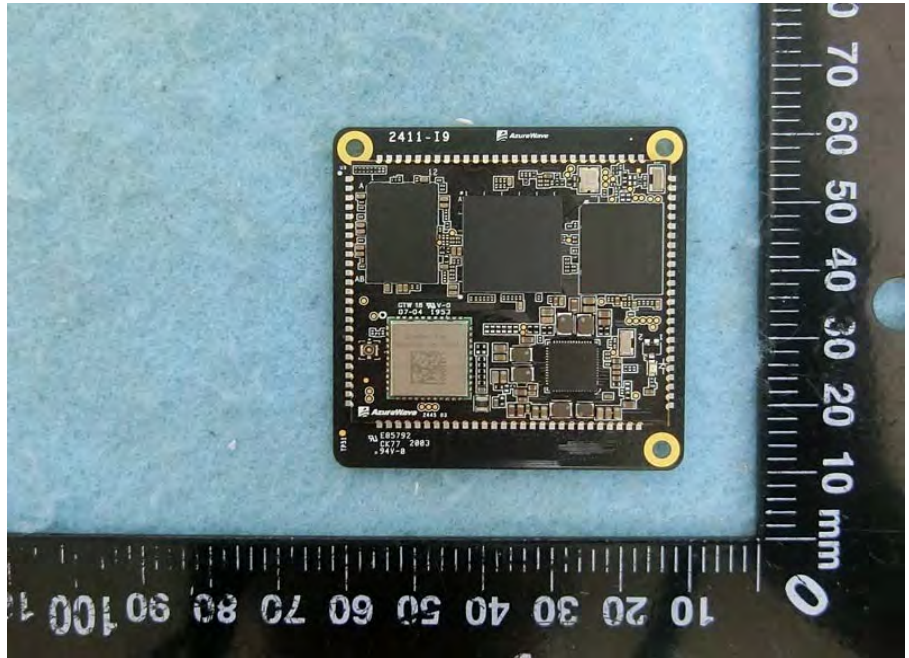

Brand Name: AzureWave Model Name: AW-CM390SM

Antenna