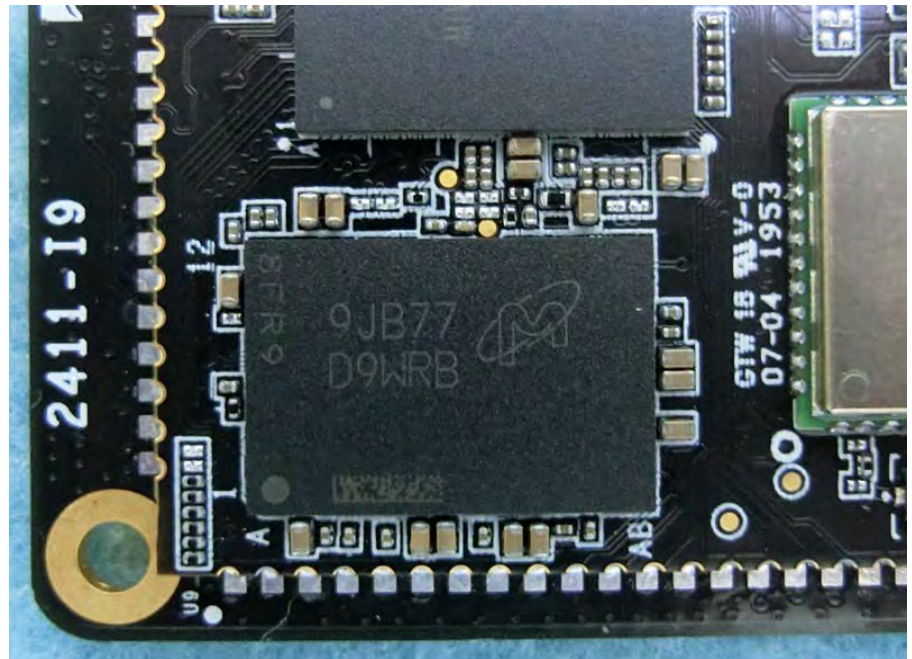

Brand Name: AzureWave Model Name: AW-CM390SM

Antenna