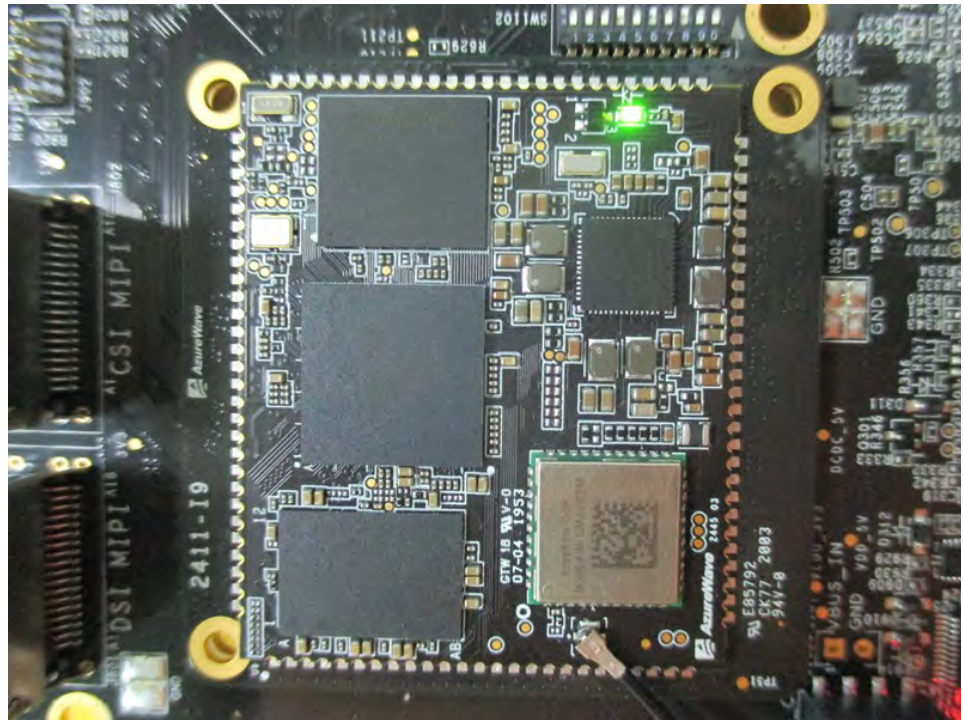

## 1. Photographs of Conducted Emissions Test Configuration

Test Mode: Mode 1

FRONT VIEW

REAR VIEW

CLOSE-UP VIEW

## 2. Photographs of Radiated Emissions Test Configuration

Test Configuration: 30MHz~1GHz / Test Mode: Mode 2

FRONT VIEW

REAR VIEW

**Test Configuration: Above 1GHz****FRONT VIEW****REAR VIEW**

CLOSE-UP VIEW