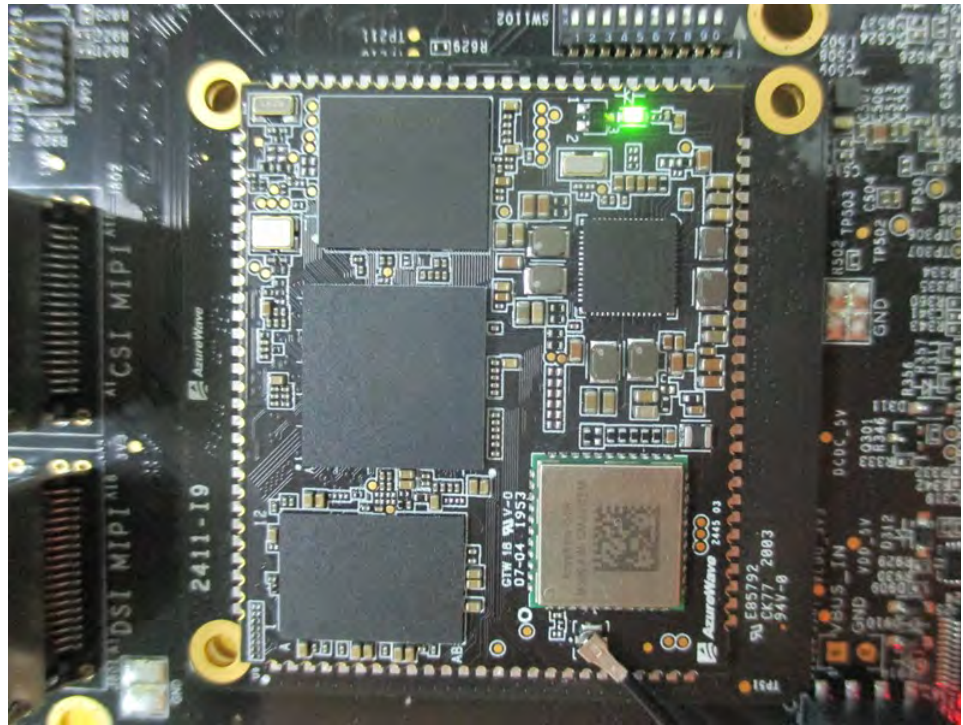

## 1. Photographs of Conducted Emissions Test Configuration

Test Mode: Mode 1

FRONT VIEW

REAR VIEW

CLOSE-UP VIEW

## 2. Photographs of Radiated Emissions Test Configuration

Test Configuration: 30MHz~1GHz / Test Mode: Mode 2

FRONT VIEW

REAR VIEW

**Test Configuration: Above 1GHz****FRONT VIEW****REAR VIEW**

CLOSE-UP VIEW