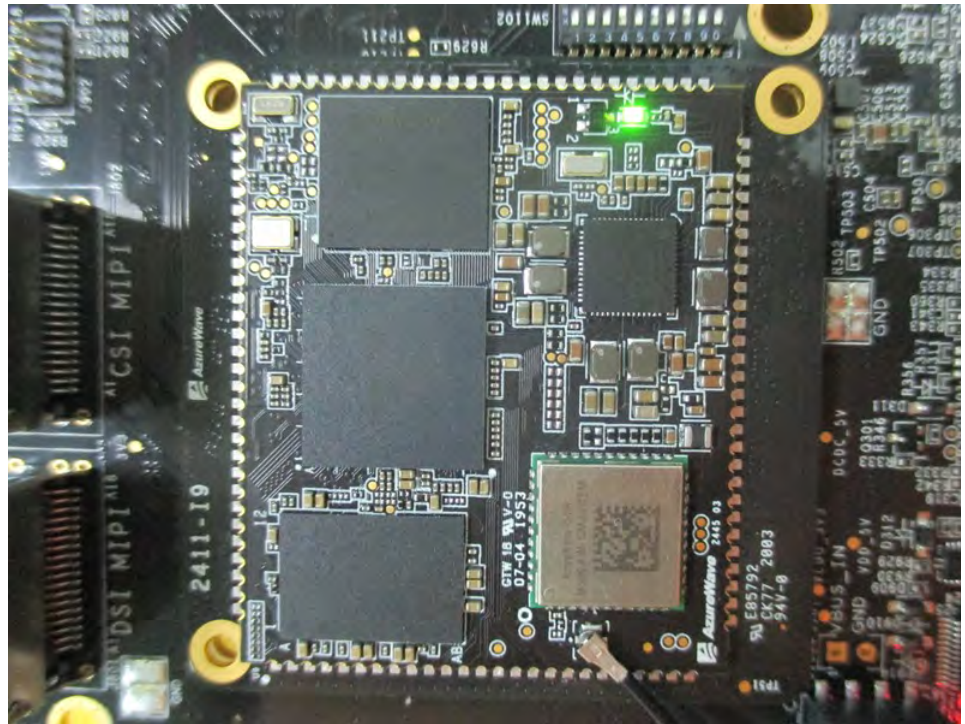

1. Photographs of Conducted Emissions Test Configuration

Test Mode: Mode 1

FRONT VIEW

REAR VIEW

CLOSE-UP VIEW

2. Photographs of Radiated Emissions Test Configuration

Test Configuration: 30MHz~1GHz / Test Mode: Mode 2

FRONT VIEW

REAR VIEW

CLOSE-UP VIEW

Test Configuration: Above 1GHz**FRONT VIEW****REAR VIEW**

CLOSE-UP VIEW

————THE END————