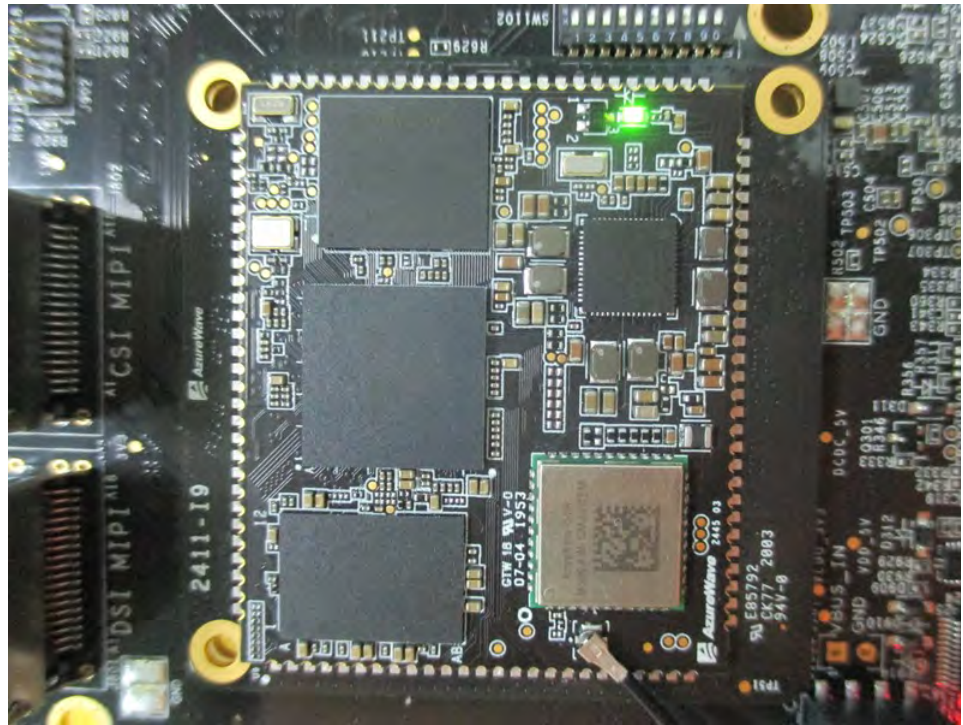

1. Photographs of Conducted Emissions Test Configuration

Test Mode: Mode 1

FRONT VIEW

REAR VIEW

CLOSE-UP VIEW

2. Photographs of Radiated Emissions Test Configuration

Test Configuration: 30MHz~1GHz / Test Mode: Mode 2

FRONT VIEW

REAR VIEW

CLOSE-UP VIEW

Test Configuration: Above 1GHz**FRONT VIEW****REAR VIEW**

CLOSE-UP VIEW

————THE END————