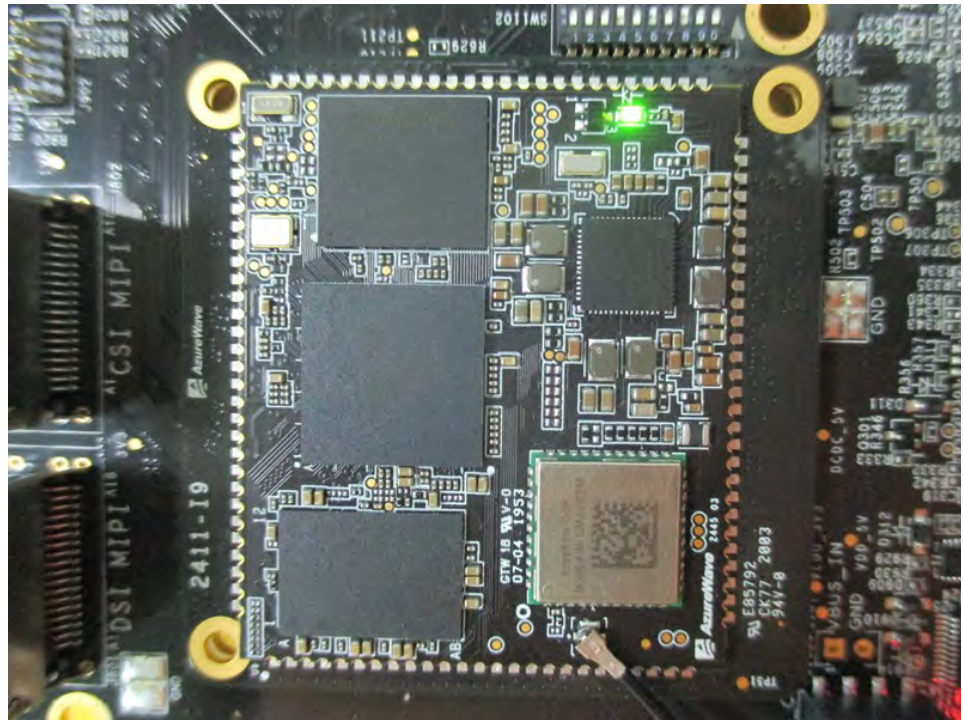

1. Photographs of Conducted Emissions Test Configuration

Test Mode: Mode 1

FRONT VIEW

REAR VIEW

CLOSE-UP VIEW

2. Photographs of Radiated Emissions Test Configuration

Test Configuration: 30MHz~1GHz / Test Mode: Mode 2

FRONT VIEW

REAR VIEW

CLOSE-UP VIEW

Test Configuration: Above 1GHz**FRONT VIEW****REAR VIEW**

CLOSE-UP VIEW

————THE END————