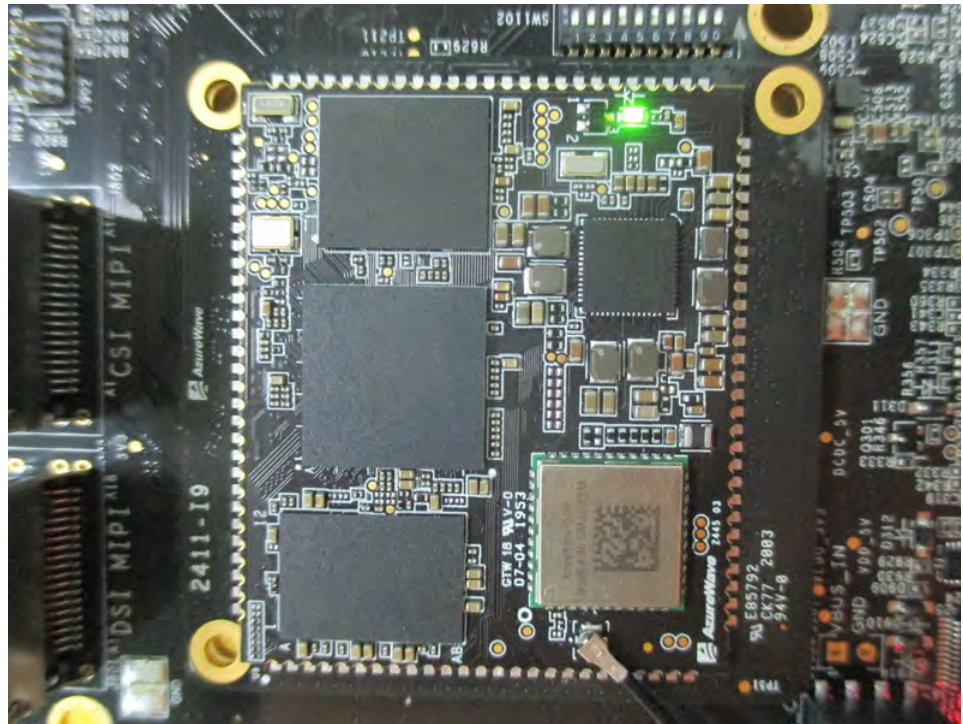

1. Photographs of Conducted Emissions Test Configuration

Test Mode: Mode 1

FRONT VIEW

REAR VIEW

CLOSE-UP VIEW

2. Photographs of Radiated Emissions Test Configuration

Test Configuration: 30MHz~1GHz / Test Mode: Mode 2

FRONT VIEW

REAR VIEW

CLOSE-UP VIEW

Test Configuration: Above 1GHz**FRONT VIEW****REAR VIEW**

CLOSE-UP VIEW

————THE END————