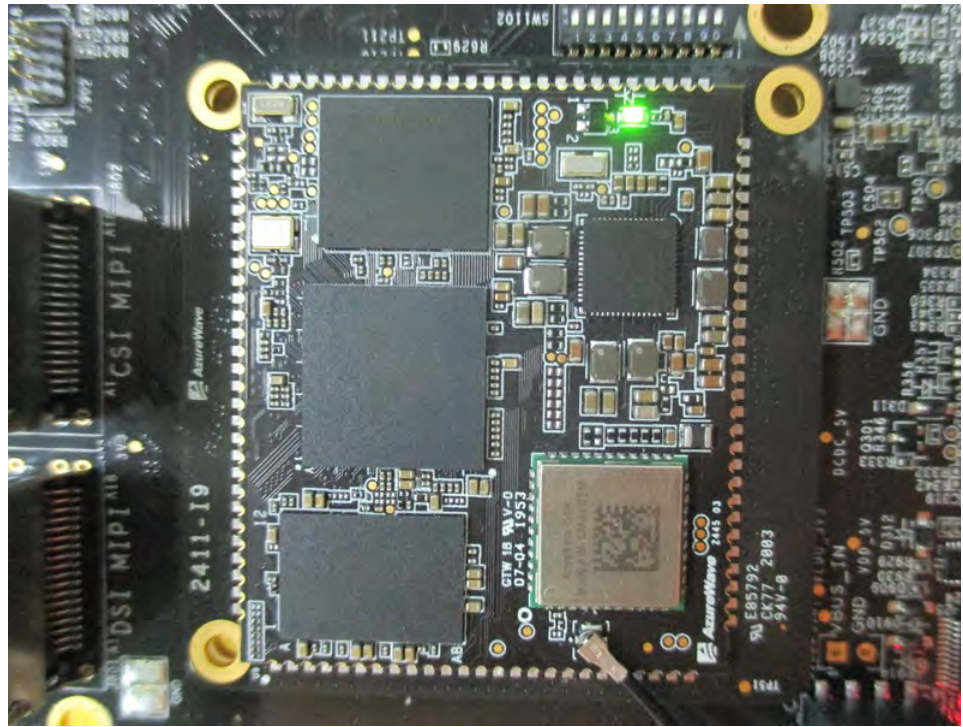

FRONT VIEW

REAR VIEW

CLOSE-UP VIEW

Test Configuration: Above 1GHz**FRONT VIEW****REAR VIEW**

CLOSE-UP VIEW

————THE END————