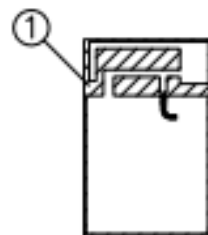

3

4

TOP

BOTTOM

備註:

:Without GND

No.	Description	Specification	Qty	Notes
1	Without GND			

TOLERANCE		CUSTOMER	PART NO.	DESCRIPTION:			DWG NO.	REV.
XXX.	±1.0	----	----	Layout guideline			2520	A1
XX.	±0.5	PROJECTION	UNIT	SCALE	SIZE	SHEET		
X.	±0.3		mm	1:1	A4	1/1		
.X	±0.1	APPROVED:	DESIGNED:	DRAWN:				
.XX	±0.05	-----	Jerry	Anna				