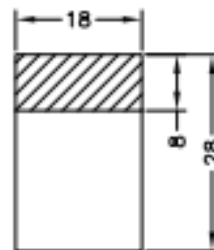

3

4

TOP

BOTTOM

備註:

:Without GND

No.	Description	Specification	Qty	Notes
1	Without GND			

TOLERANCE		CUSTOMER	PART NO.	DESCRIPTION:			DWG NO.	REV.
XXX.	±1.0	----	----	Layout guideline			2520	A1
XX.	±0.5	PROJECTION	UNIT	SCALE	SIZE	SHEET		
X.	±0.3		mm	1:1	A4	1/1		
.X	±0.1	APPROVED:	DESIGNED:	DRAWN:				
.XX	±0.05	-----	Jerry	Anna				