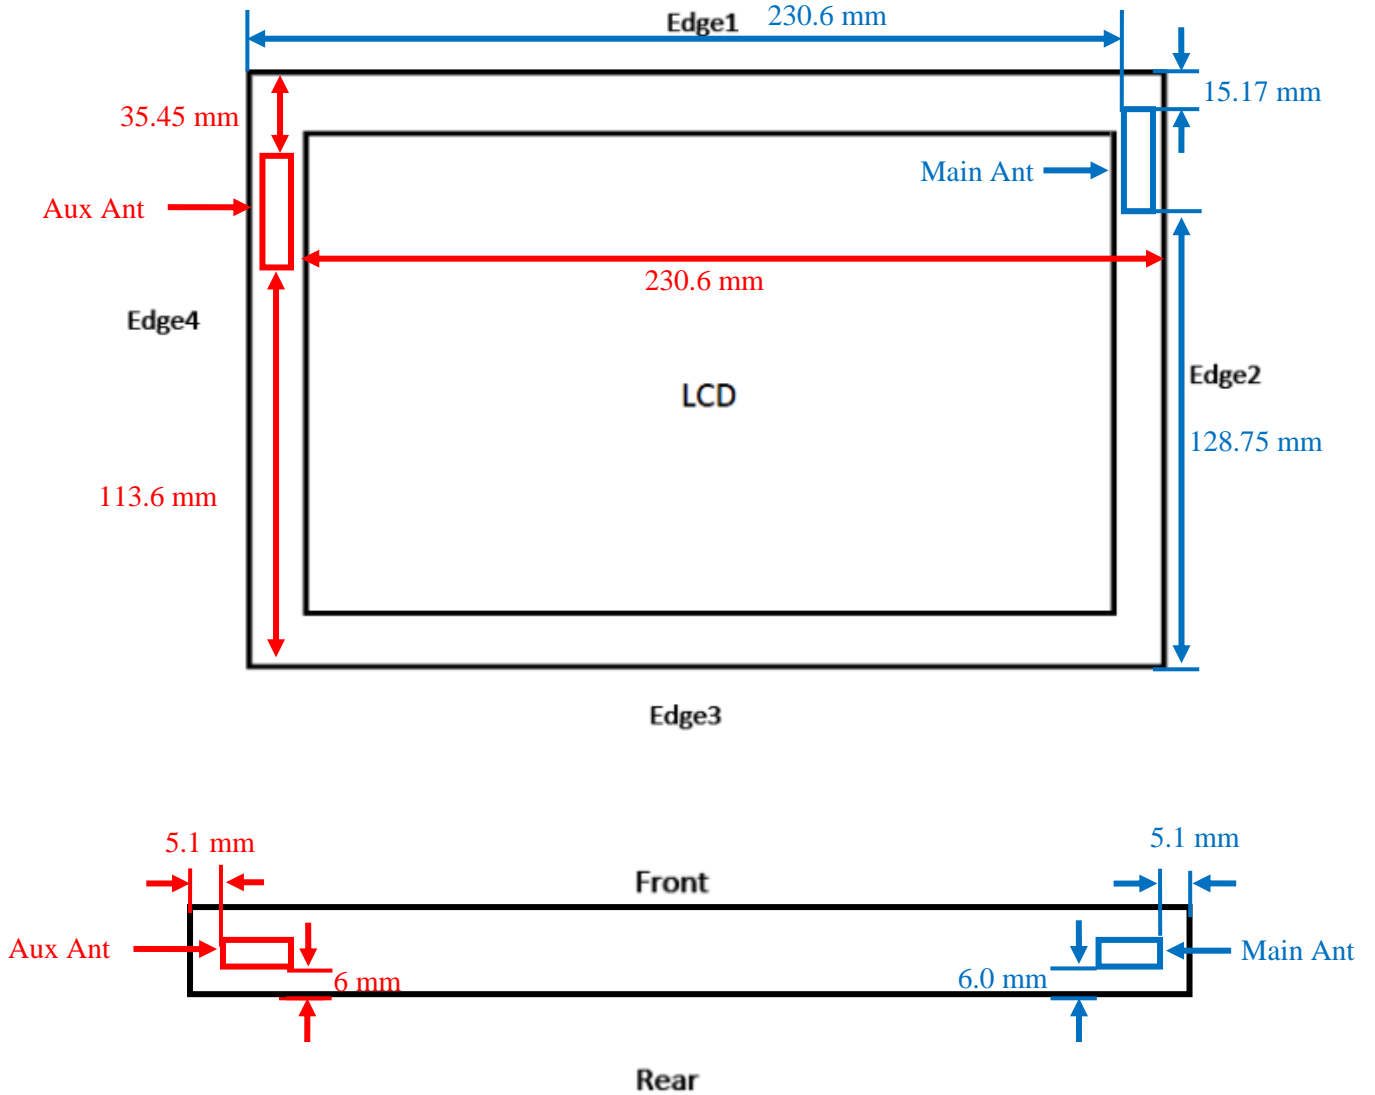

Antenna Location

Separation Distance (mm)	Wi-Fi Antenna (Main)	Wi-Fi Antenna (Aux)
Top-Edge (Edge1)	15.17	35.45
Right-Edge (Edge2)	5.1	230.6
Bottom-Edge (Edge3)	128.75	113.6
Left-Edge (Edge4)	230.6	5.1
Rear Surface	6	6

SETUP PHOTOS

Rear

Edge1

Edge2

Edge 4

EUT Photos