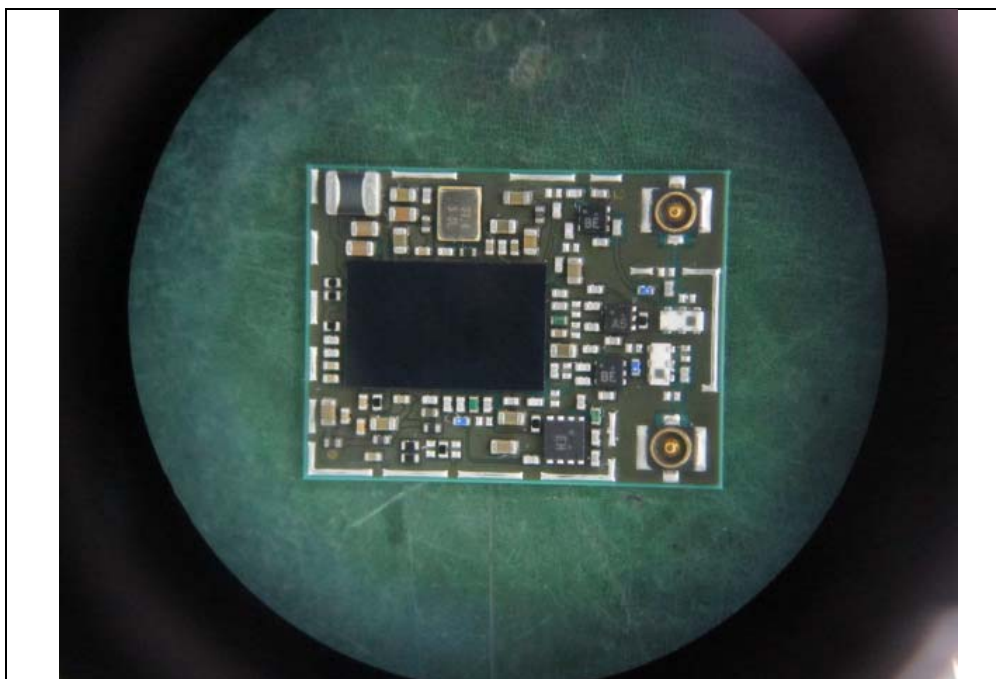

Model: AW-CM195NF

Model: AW-CM217NF

Model: AW-CM235NF

Antenna (Brand: MAG.LAYERS ; Model : MSA-4008-25GC1-A1)

Antenna (Brand: LUXSHARE ICT ; Model : Speedy)