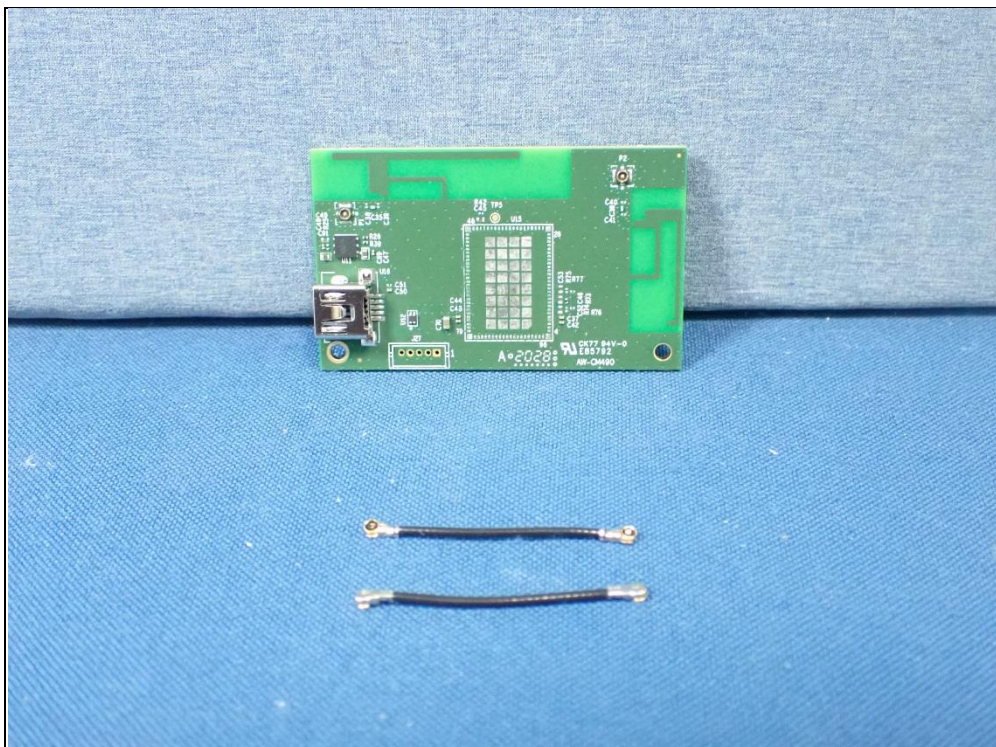

PCB Antenna (Brand: Molex / Model: 2042811100)

PCB Antenna (Brand: Molex / Model: 1461531100)

PIFA Antenna (Brand: MAG.LAYERS / Model: MSA-4008-25GC1-A2)

PCB Antenna (Brand: lynwave / Model: 5-PP005049)

Dipole Antenna (Brand: Unictron / Model: PC-W09-01)

Antenna Set 15