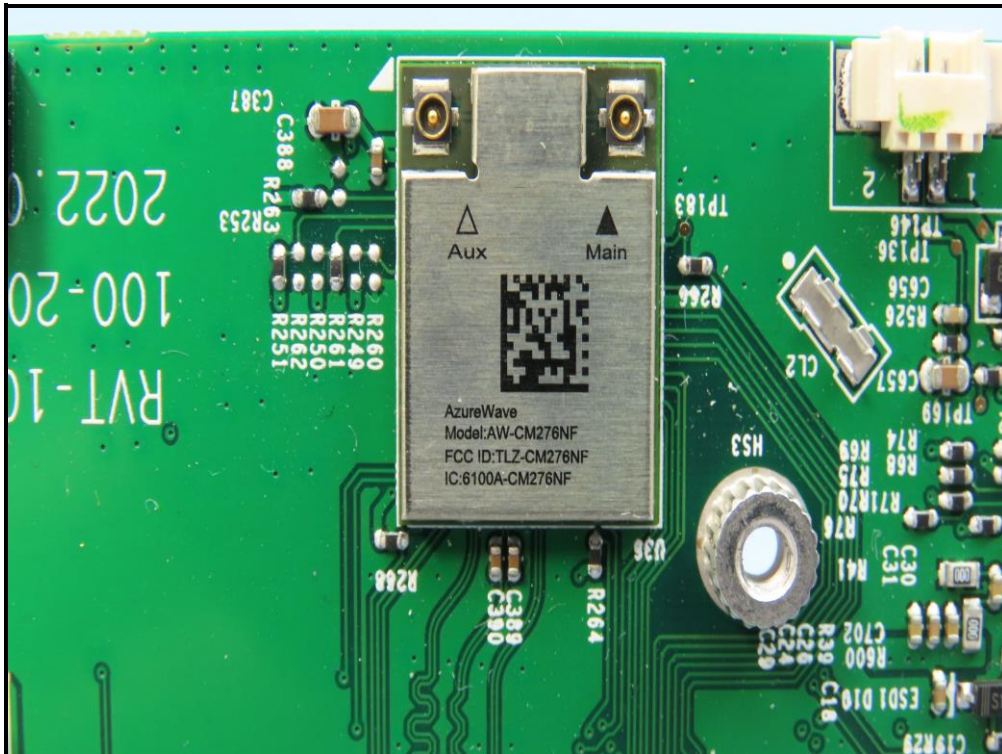

CONSTRUCTION PHOTOS OF EUT

End-product (Brand: Trimble / Model: TD540-W)

Brand: AzureWave / Model: AW-CM276NF

NFC Loop antenna

WiFi antenna (WA-M-LB-01-128)

WIFI antenna (WA-M-LB-02-262)