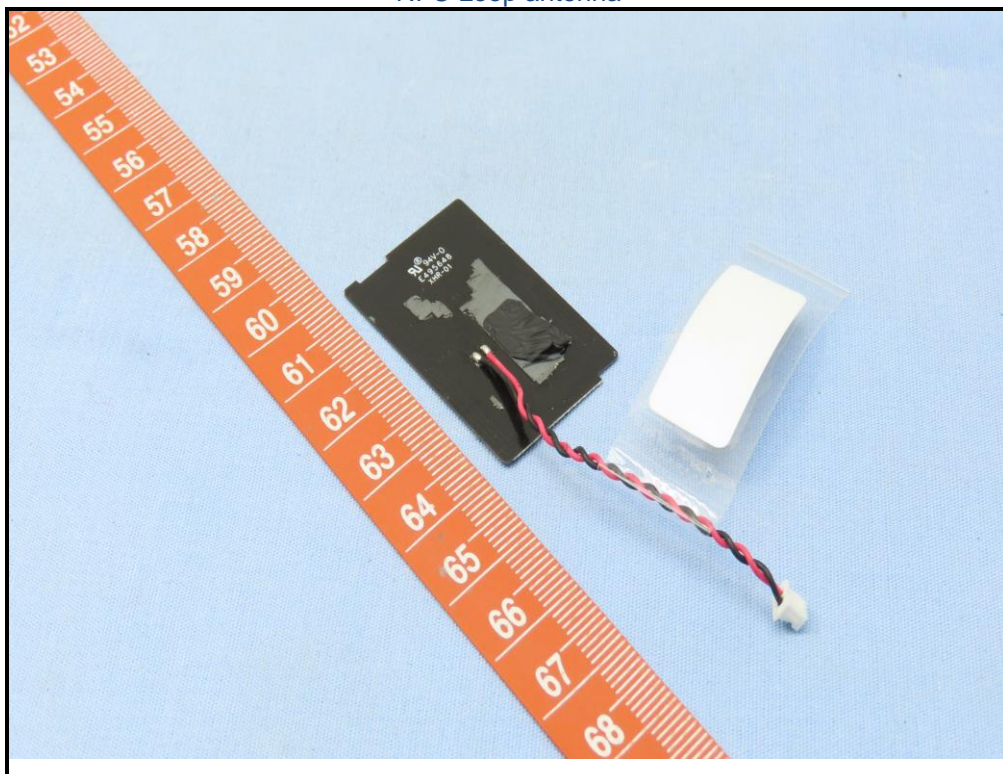

CONSTRUCTION PHOTOS OF EUT

End-product (Brand: Trimble / Model: TD540-W)

Brand: AzureWave / Model: AW-CM276NF

NFC Loop antenna

WiFi antenna (WA-M-LB-01-128)

WIFI antenna (WA-M-LB-02-262)