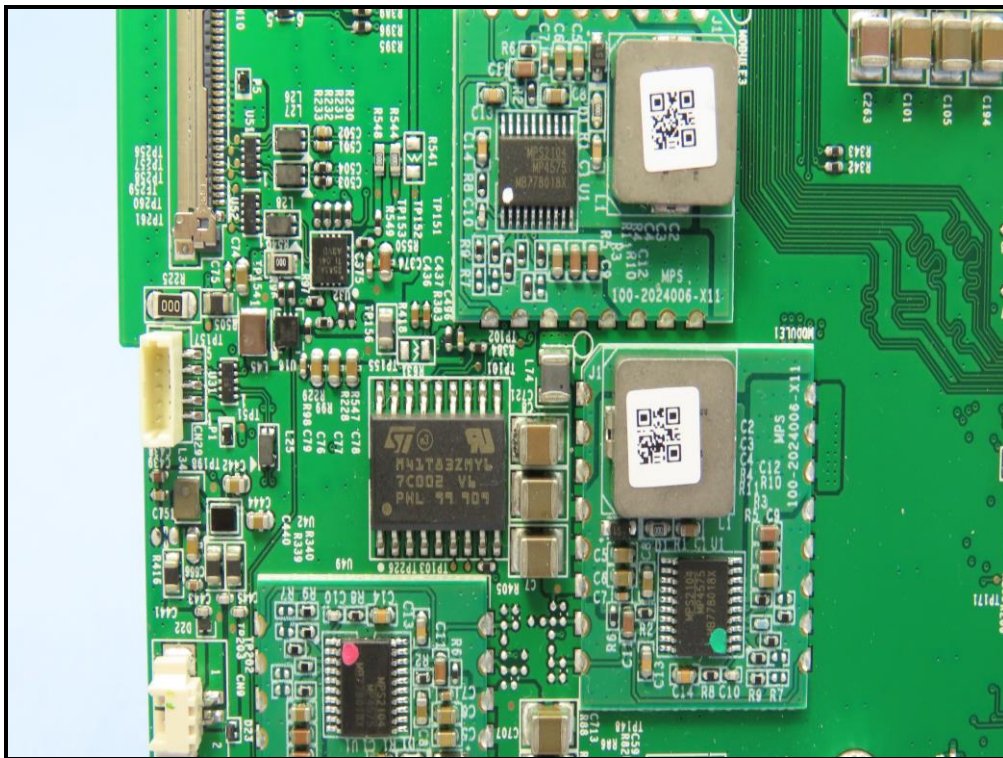

CONSTRUCTION PHOTOS OF EUT

End-product (Brand: Trimble / Model: TD540-W)

Brand: AzureWave / Model: AW-CM276NF

NFC Loop antenna

WiFi antenna (WA-M-LB-01-128)

WIFI antenna (WA-M-LB-02-262)