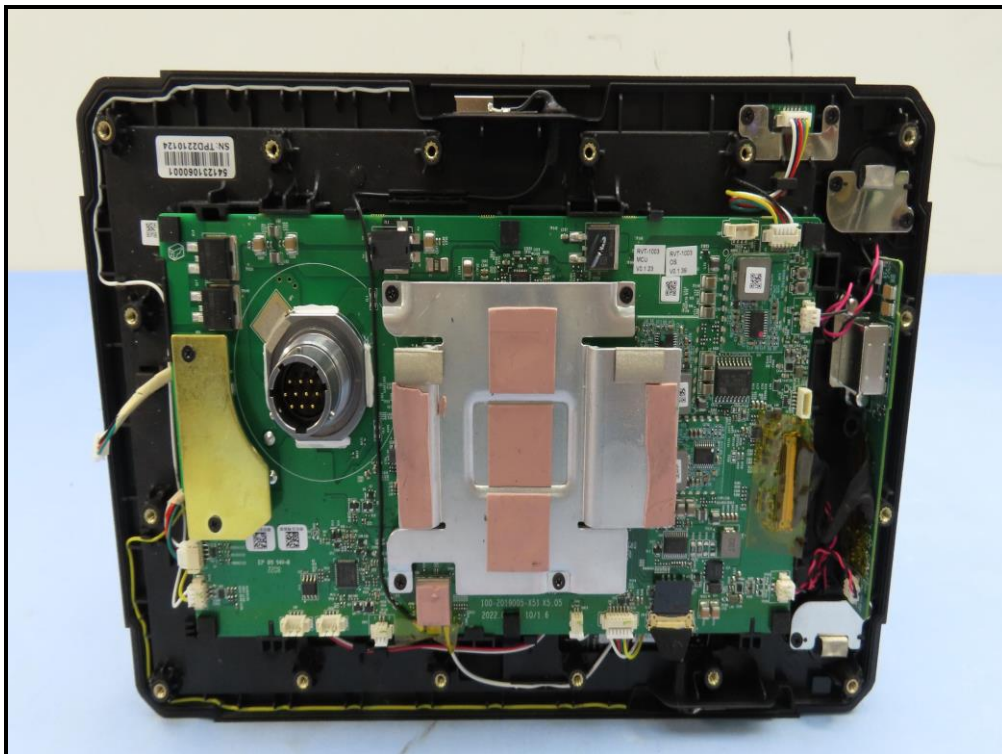

CONSTRUCTION PHOTOS OF EUT

End-product (Brand: Trimble / Model: TD540-W)

Brand: AzureWave / Model: AW-CM276NF

NFC Loop antenna

WiFi antenna (WA-M-LB-01-128)

WIFI antenna (WA-M-LB-02-262)