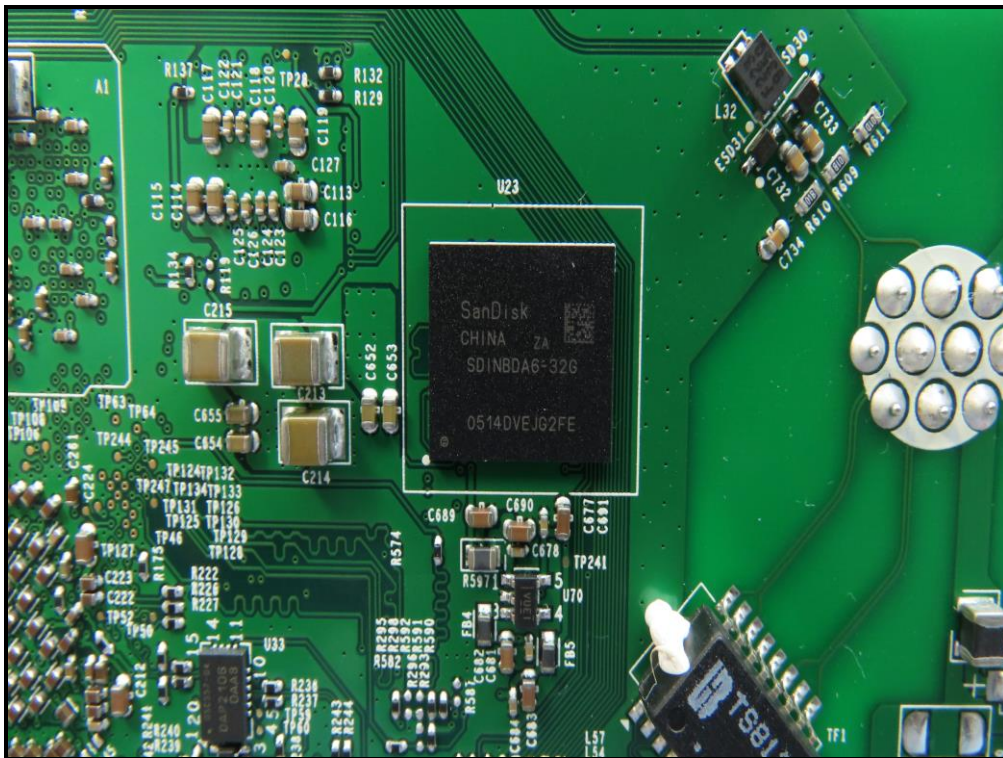

CONSTRUCTION PHOTOS OF EUT

End-product (Brand: Trimble / Model: TD540-W)

Brand: AzureWave / Model: AW-CM276NF

NFC Loop antenna

WiFi antenna (WA-M-LB-01-128)

WIFI antenna (WA-M-LB-02-262)