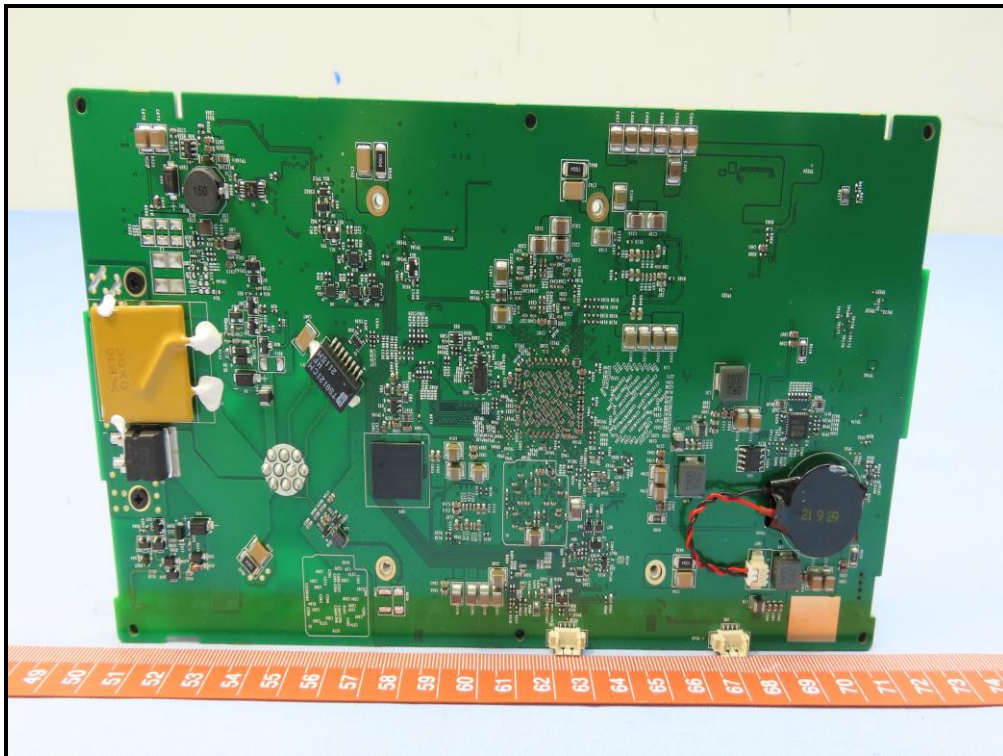

CONSTRUCTION PHOTOS OF EUT

End-product (Brand: Trimble / Model: TD540-W)

Brand: AzureWave / Model: AW-CM276NF

NFC Loop antenna

WiFi antenna (WA-M-LB-01-128)

WIFI antenna (WA-M-LB-02-262)