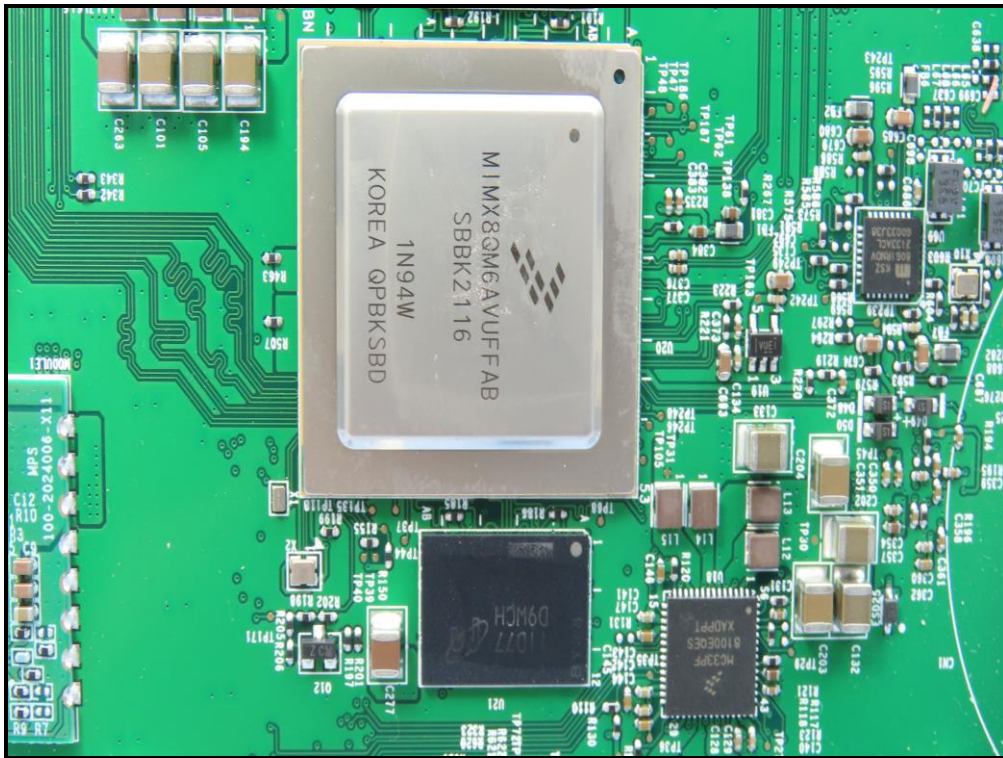

CONSTRUCTION PHOTOS OF EUT

End-product (Brand: Trimble / Model: TD540-W)

Brand: AzureWave / Model: AW-CM276NF

NFC Loop antenna

WiFi antenna (WA-M-LB-01-128)

WIFI antenna (WA-M-LB-02-262)