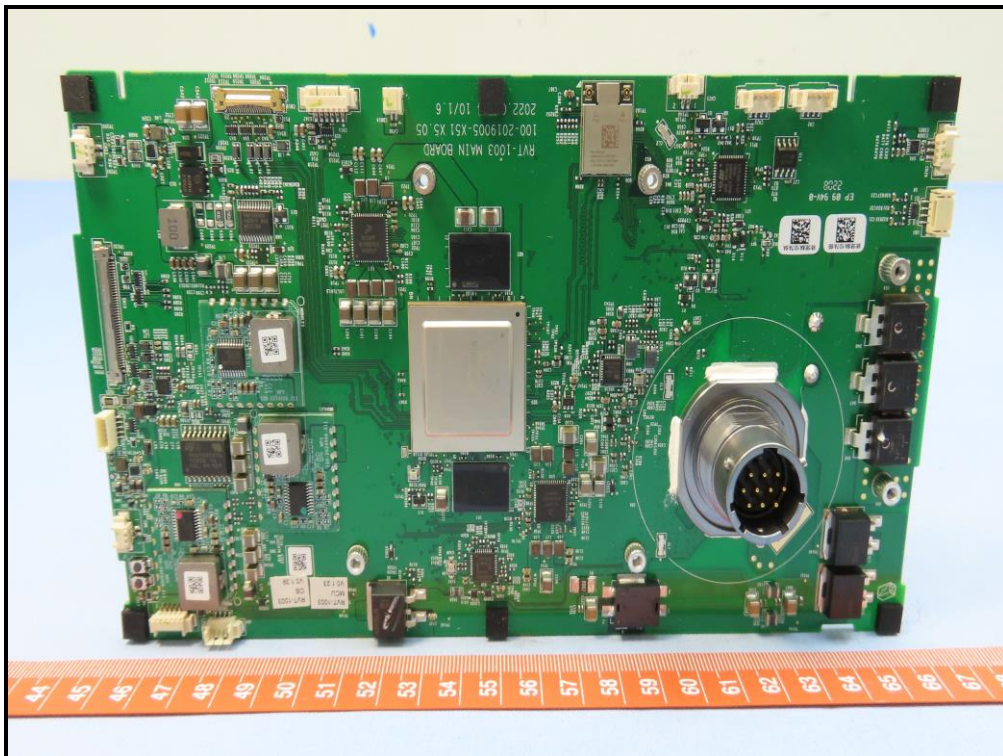

CONSTRUCTION PHOTOS OF EUT

End-product (Brand: Trimble / Model: TD540-W)

Brand: AzureWave / Model: AW-CM276NF

NFC Loop antenna

WiFi antenna (WA-M-LB-01-128)

WIFI antenna (WA-M-LB-02-262)