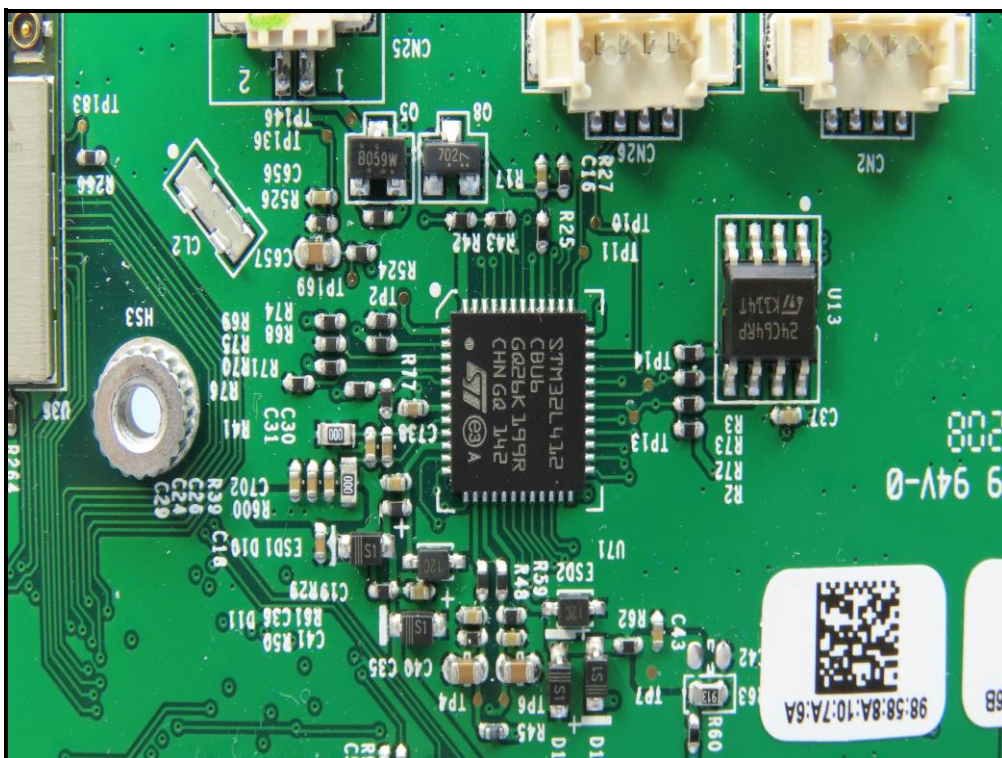

CONSTRUCTION PHOTOS OF EUT

End-product (Brand: Trimble / Model: TD540-W)

Brand: AzureWave / Model: AW-CM276NF

NFC Loop antenna

WiFi antenna (WA-M-LB-01-128)

WIFI antenna (WA-M-LB-02-262)