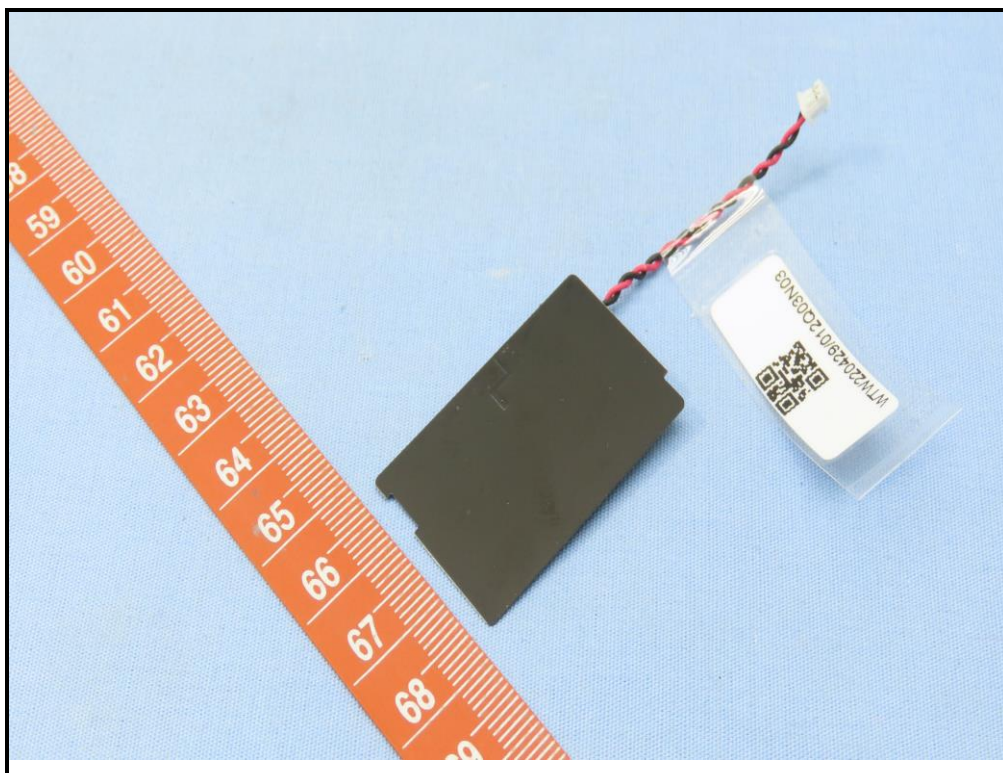

CONSTRUCTION PHOTOS OF EUT

End-product (Brand: Trimble / Model: TD540-W)

Brand: AzureWave / Model: AW-CM276NF

NFC Loop antenna

WiFi antenna (WA-M-LB-01-128)

WIFI antenna (WA-M-LB-02-262)