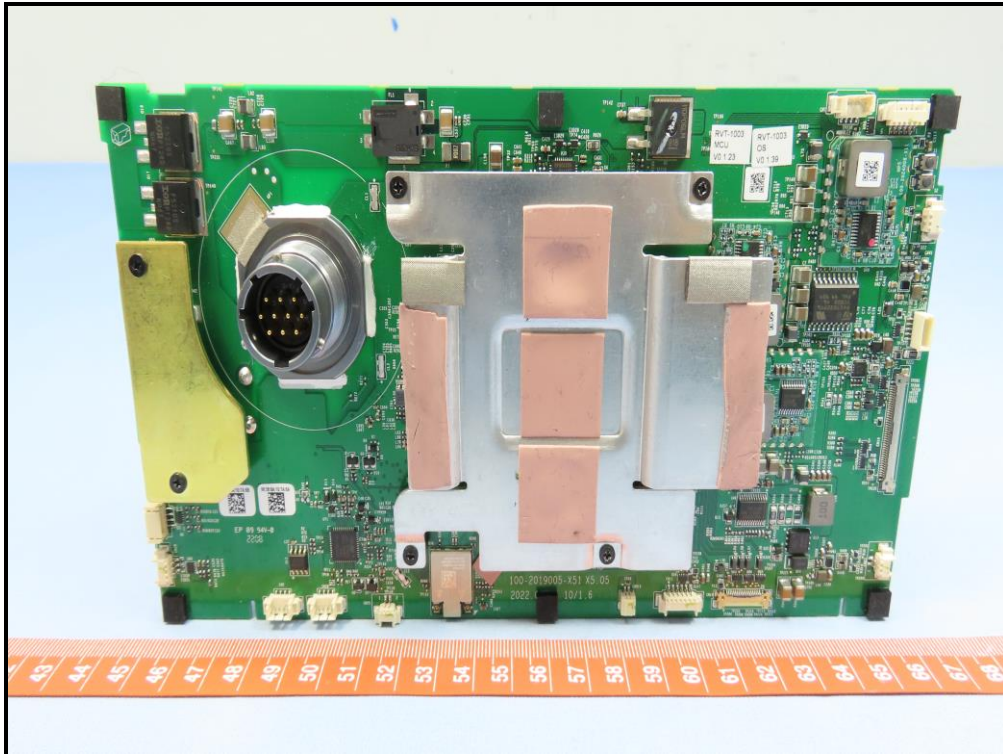

CONSTRUCTION PHOTOS OF EUT

End-product (Brand: Trimble / Model: TD540-W)

Brand: AzureWave / Model: AW-CM276NF

NFC Loop antenna

WiFi antenna (WA-M-LB-01-128)

WIFI antenna (WA-M-LB-02-262)