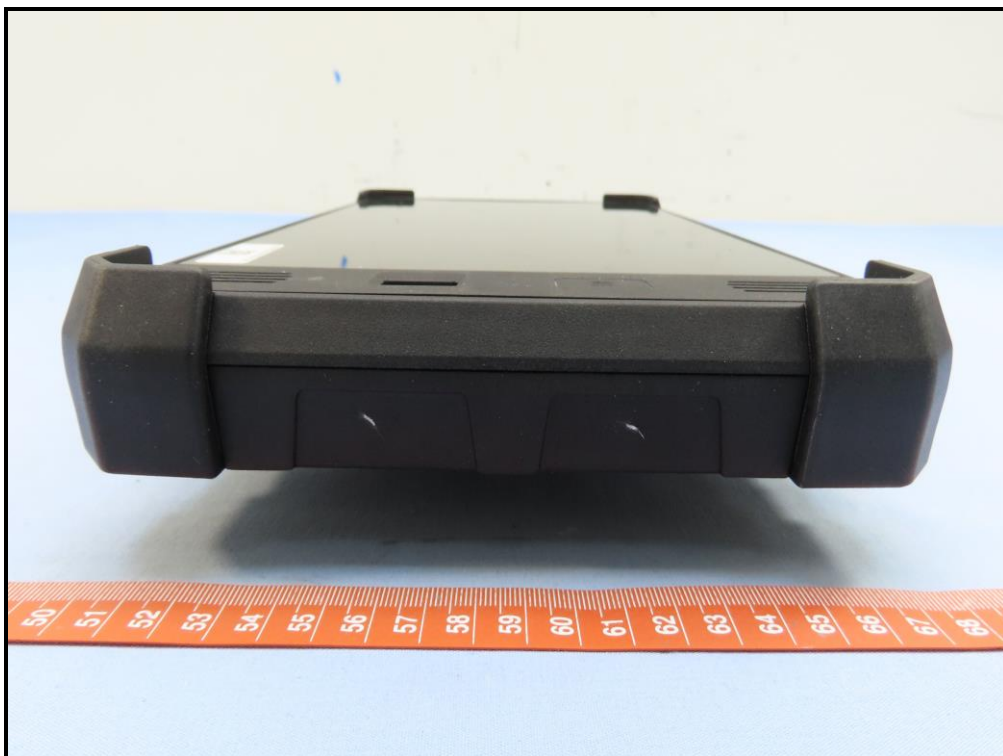

## CONSTRUCTION PHOTOS OF EUT

End-product (Brand: Trimble / Model: TD540-W)

BUREAU  
VERITAS