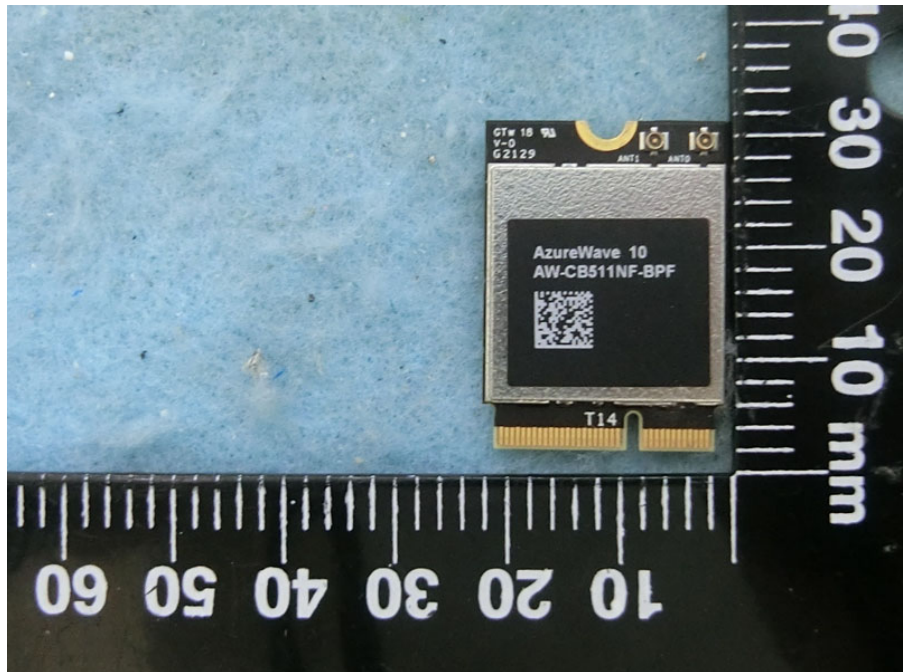

Brand Name: AzureWave
Model Name: AW-CB511NF-BPF

Main Source

Second Source

PIFA Antenna