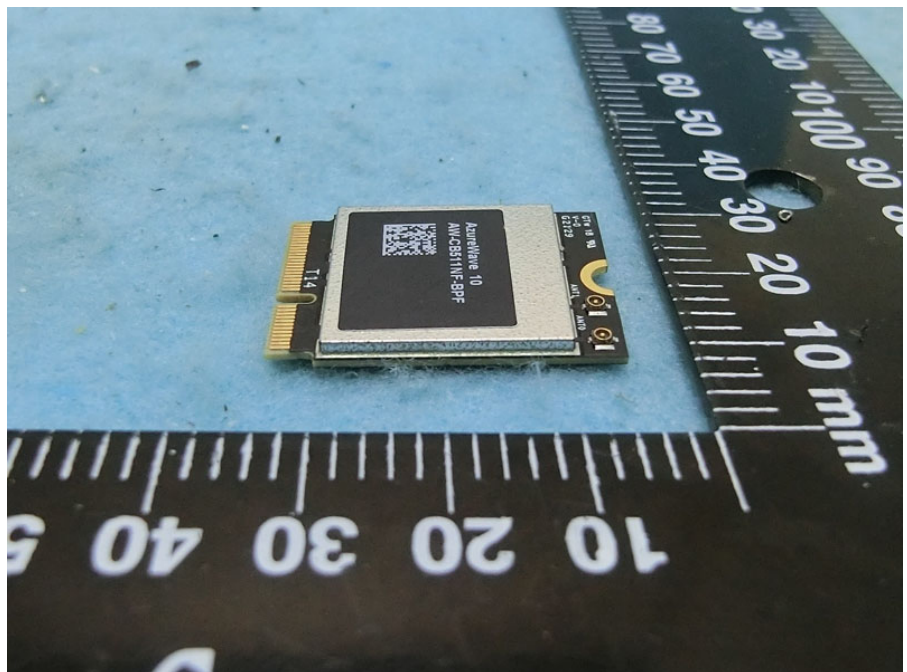

Brand Name: AzureWave
Model Name: AW-CB511NF-BPF

Main Source

Second Source

PIFA Antenna