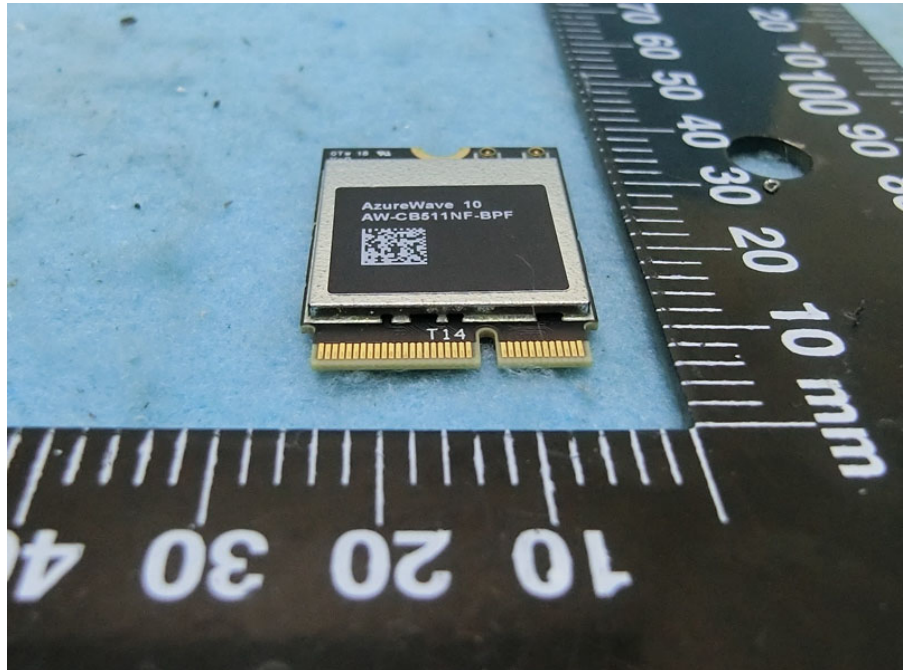

Brand Name: AzureWave
Model Name: AW-CB511NF-BPF

Main Source

Second Source

PIFA Antenna