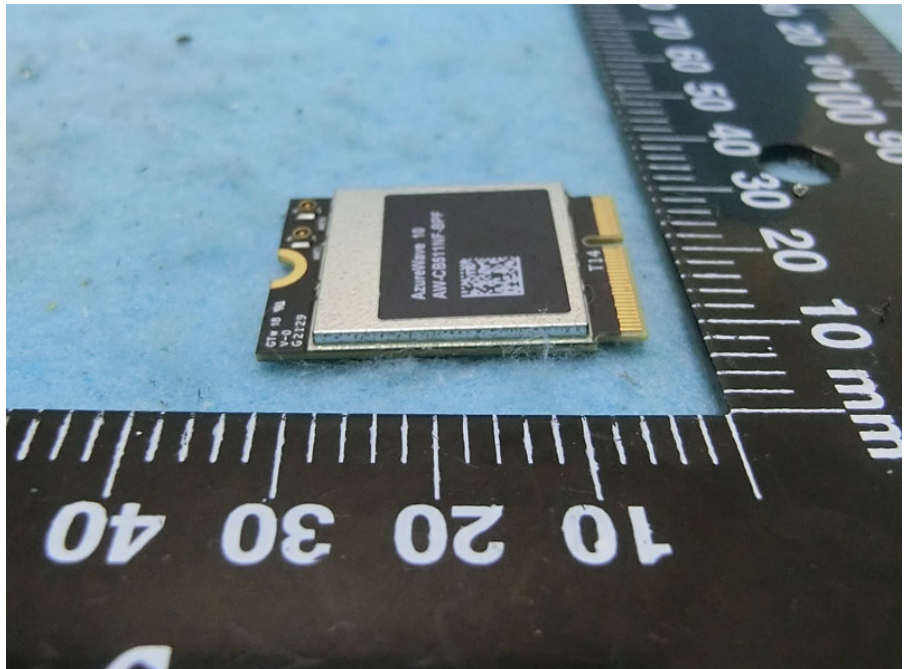

Brand Name: AzureWave
Model Name: AW-CB511NF-BPF

Main Source

Second Source

PIFA Antenna