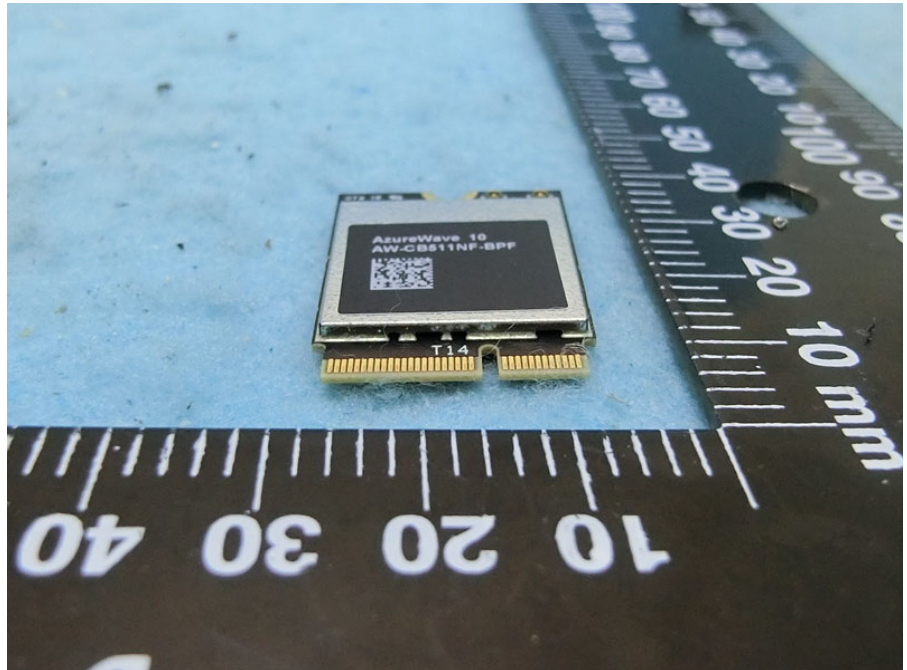

Brand Name: AzureWave
Model Name: AW-CB511NF-BPF

Main Source

Second Source

PIFA Antenna