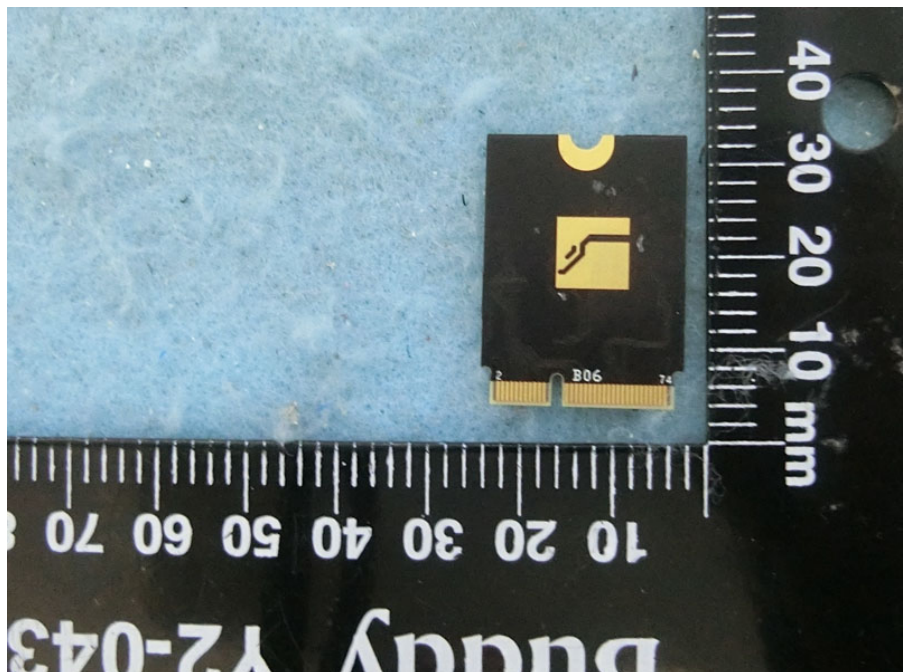

Brand Name: AzureWave
Model Name: AW-CB511NF-BPF

Main Source

Second Source

PIFA Antenna