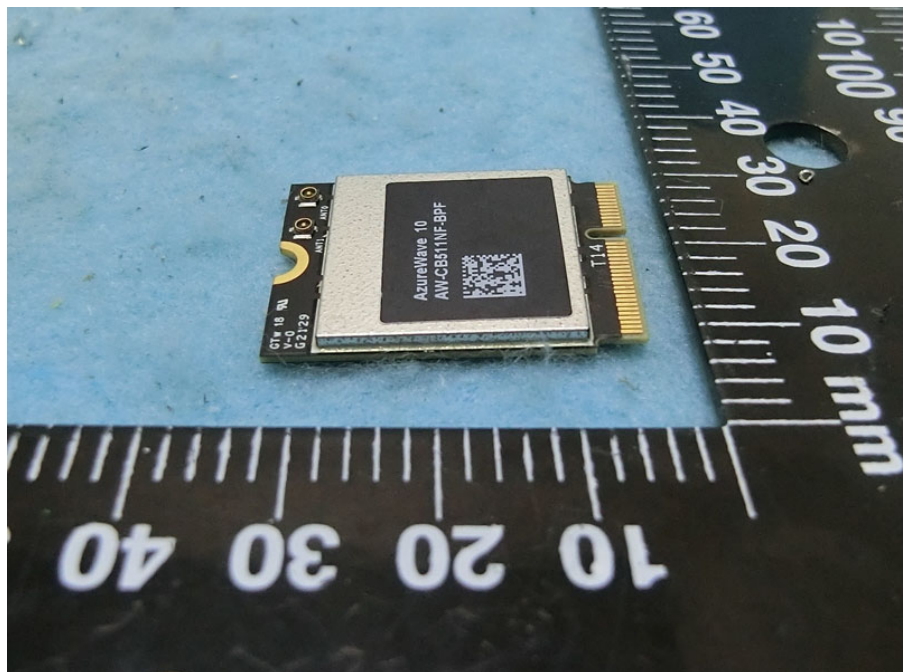

Brand Name: AzureWave
Model Name: AW-CB511NF-BPF

Main Source

Second Source

PIFA Antenna