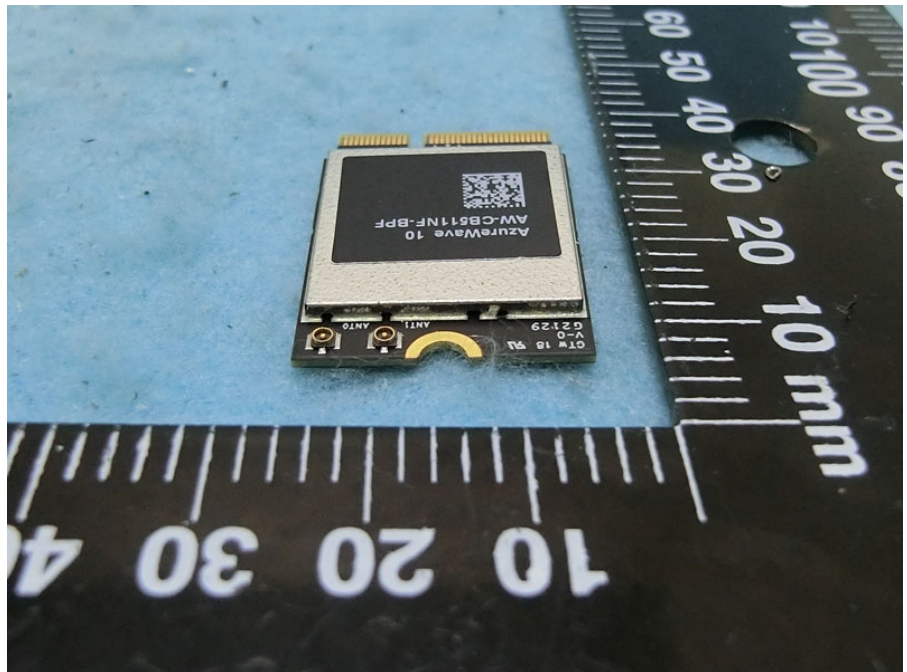

Brand Name: AzureWave
Model Name: AW-CB511NF-BPF

Main Source

Second Source

PIFA Antenna