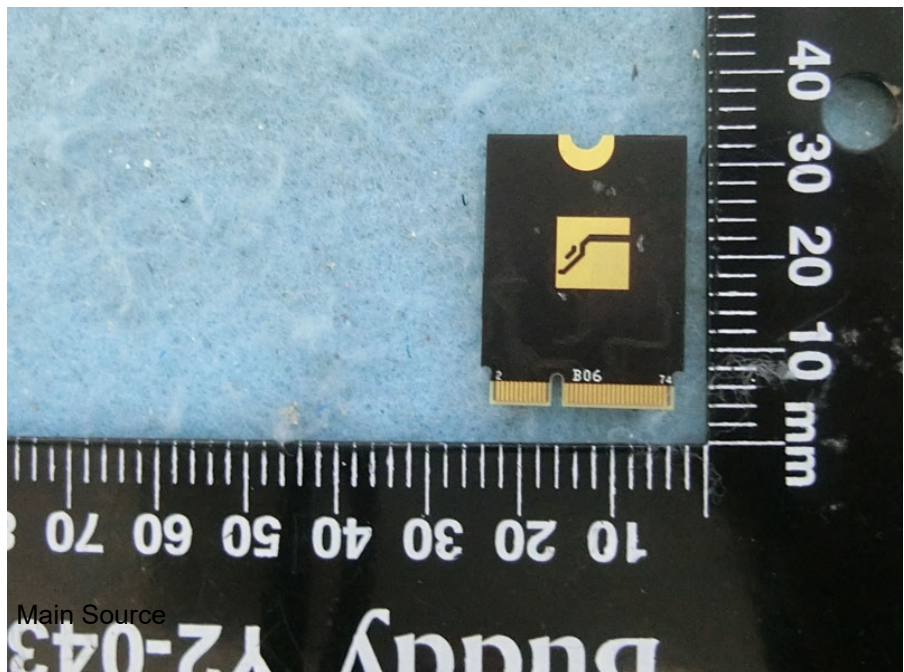

Brand Name: AzureWave
Model Name: AW-CB511NF-BPF

Main Source

Second Source

PIFA Antenna