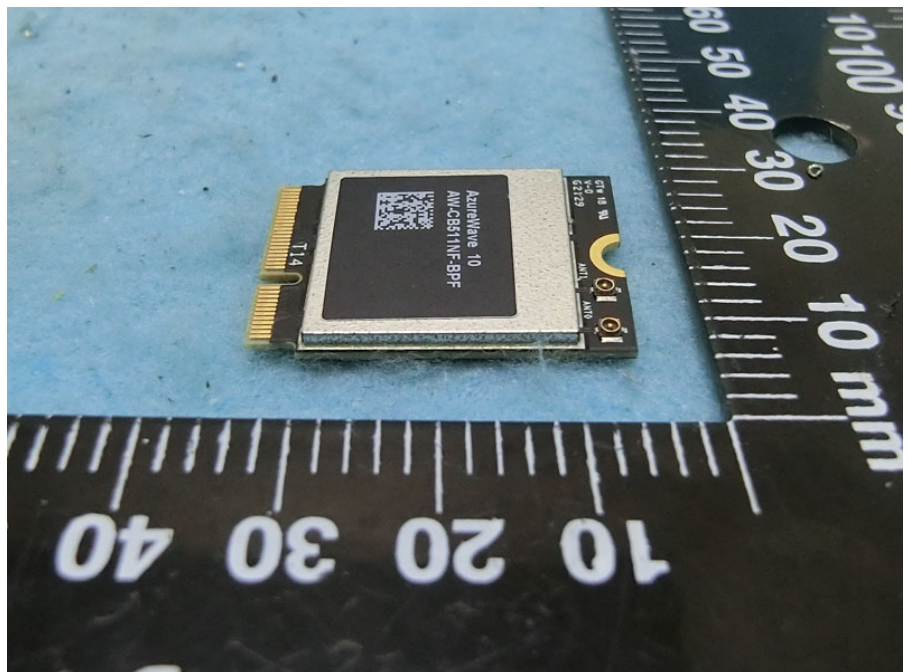

Brand Name: AzureWave
Model Name: AW-CB511NF-BPF

Main Source

Second Source

PIFA Antenna