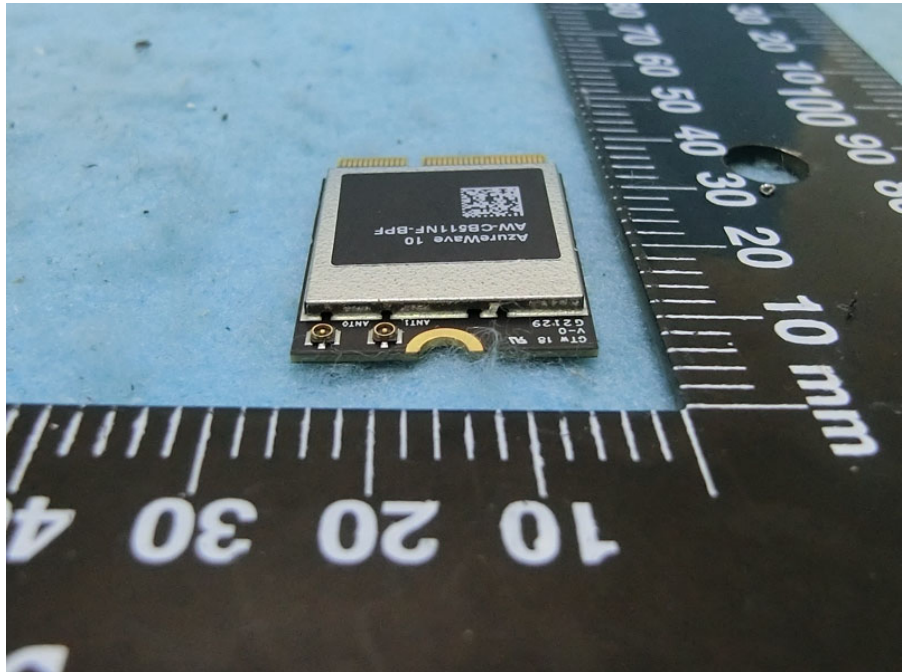

Brand Name: AzureWave
Model Name: AW-CB511NF-BPF

Main Source

Second Source

PIFA Antenna