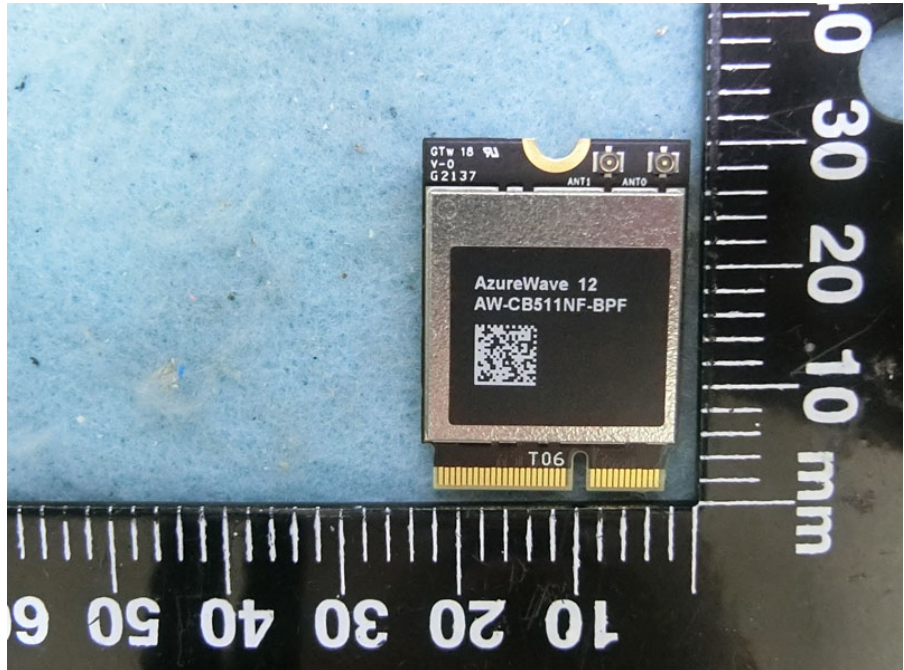

Brand Name: AzureWave
Model Name: AW-CB511NF-BPF

Main Source

Second Source

PIFA Antenna