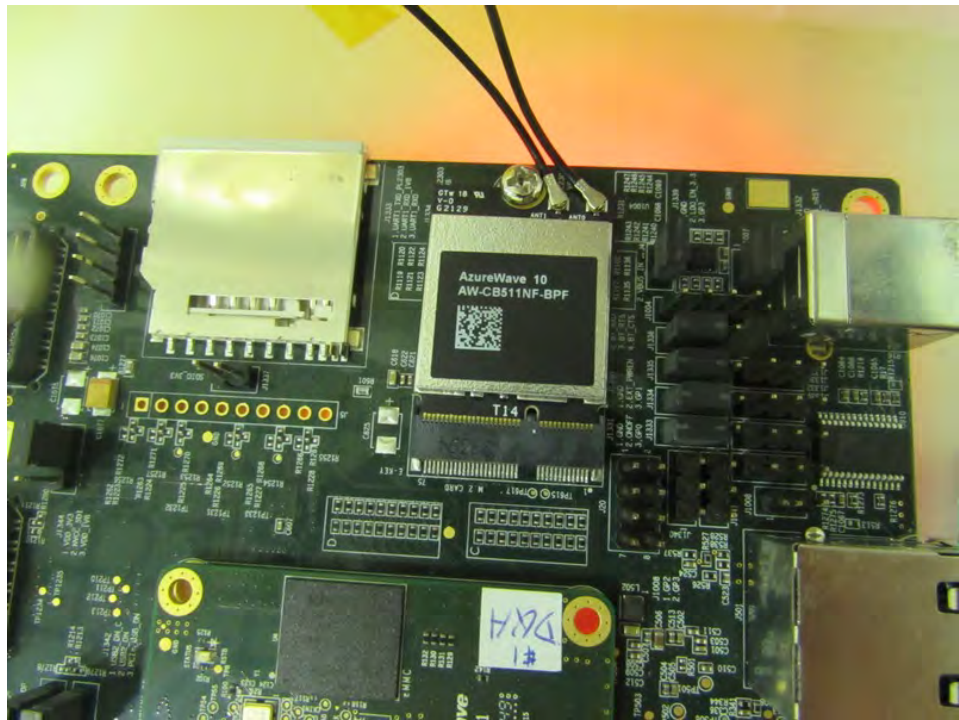

1. Photographs of Conducted Emissions Test Configuration

Test Mode: Mode 2

FRONT VIEW

REAR VIEW

CLOSE-UP VIEW

2. Photographs of Radiated Emissions Test Configuration

Test Configuration: 30MHz~1GHz / Test Mode: Mode 2

FRONT VIEW

REAR VIEW

CLOSE-UP VIEW

Test Configuration: Above 1GHz

Test Mode: Mode 1 and Mode 2

FRONT VIEW

REAR VIEW

CLOSE-UP VIEW

Test Mode: Mode 3

FRONT VIEW

REAR VIEW

CLOSE-UP VIEW

————THE END————