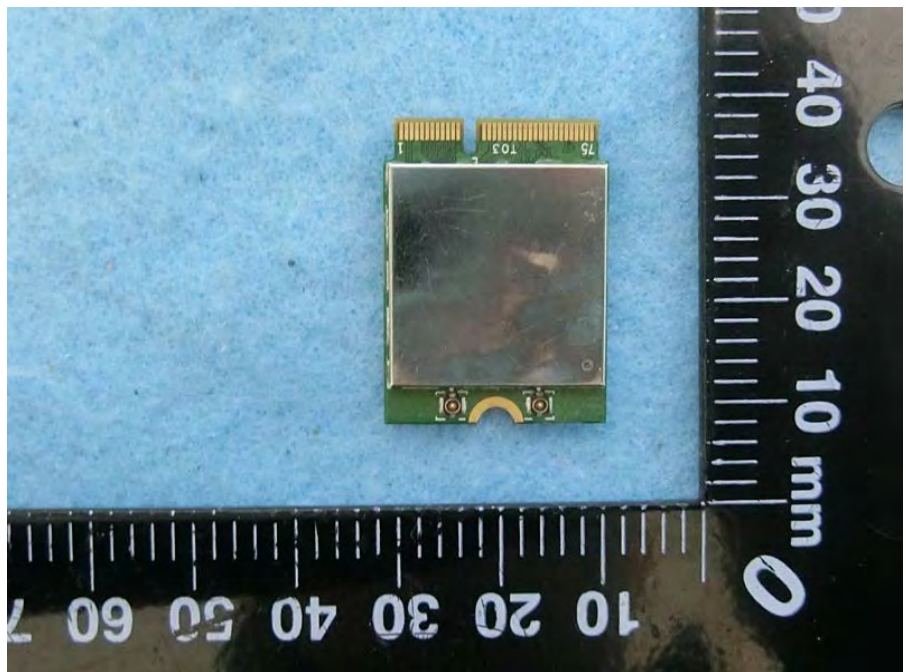

Brand Name: AzureWave Model Name: AW-CB250NF

Ant. 1

Ant. 2