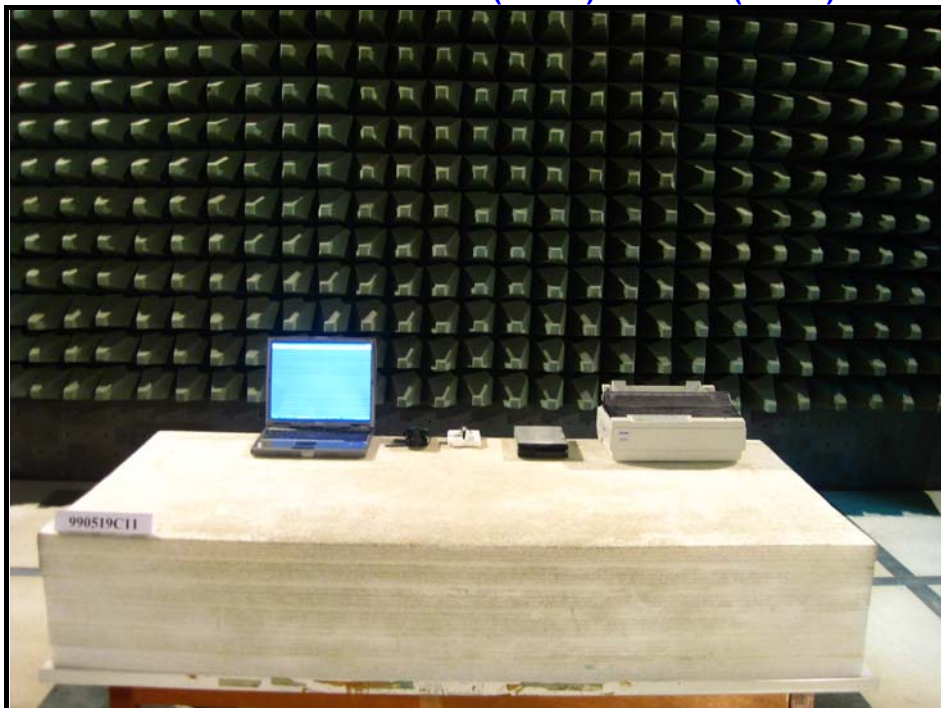

## PHOTOGRAPHS OF THE TEST CONFIGURATION

CONDUCTED EMISSION TEST

FOR 2.4GHz BAND: 802.11n (20MHz)

CONDUCTED EMISSION TEST

FOR 5.0GHz BAND

A D T

RADIATED EMISSION TEST  
FOR 2.4GHz BAND: 802.11b & 802.11g

FOR 2.4GHz BAND: 802.11n (20MHz) & 802.11n (40MHz)

RADIATED EMISSION TEST  
FOR 5.0GHz BAND

A D T

(For DFS Test)