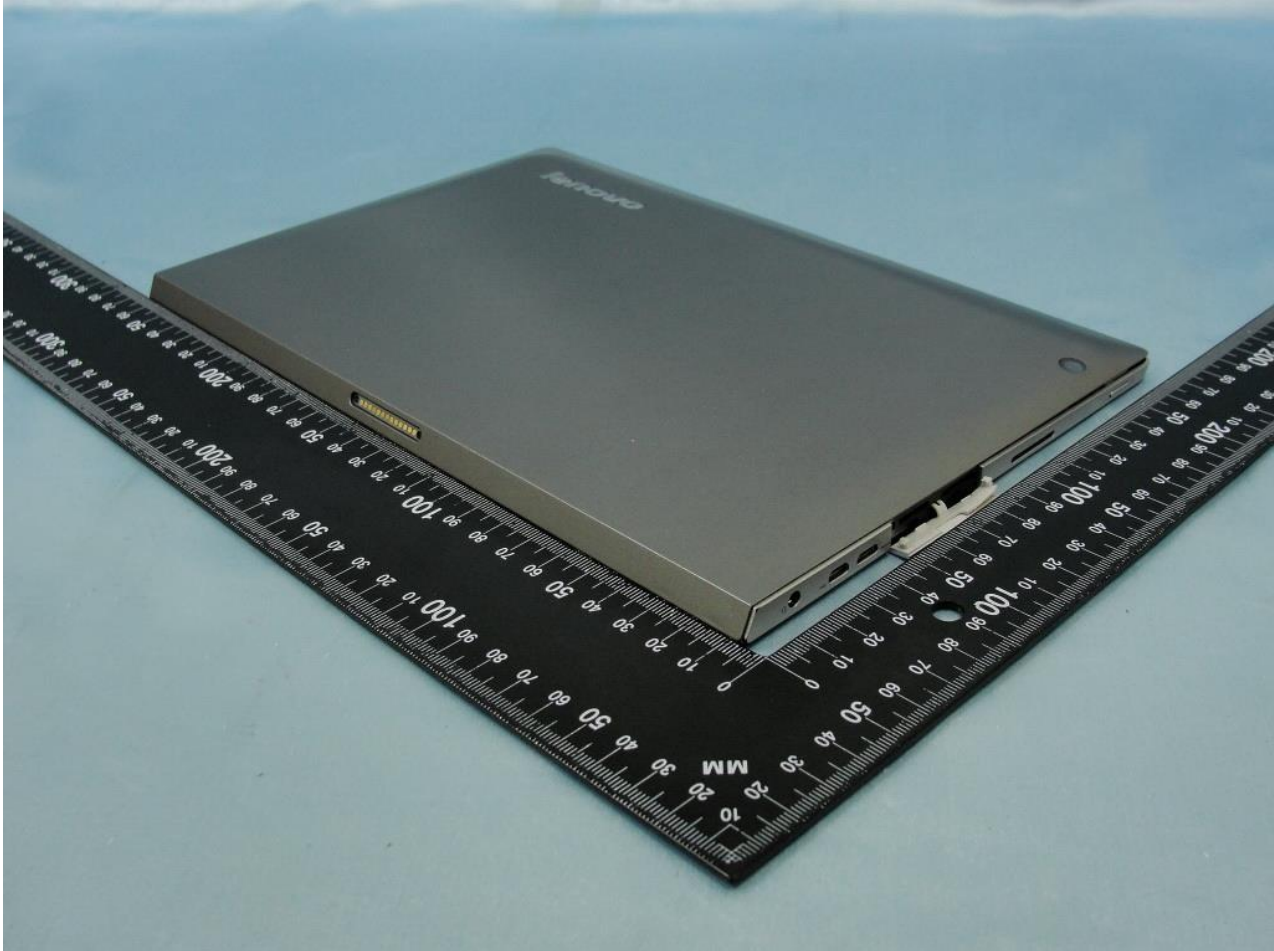

Host: Tablet

(Brand Name: lenovo /

Model Name: 20337xxxxxx; 80DExxxxxx; Lenovo Miix 2 10 tabletxxxxxx; 20359xxxxxx; 80DVxxxxxx;
Lenovo Miix 2 10xxxxxx(x=0-9, A-Z or blank))