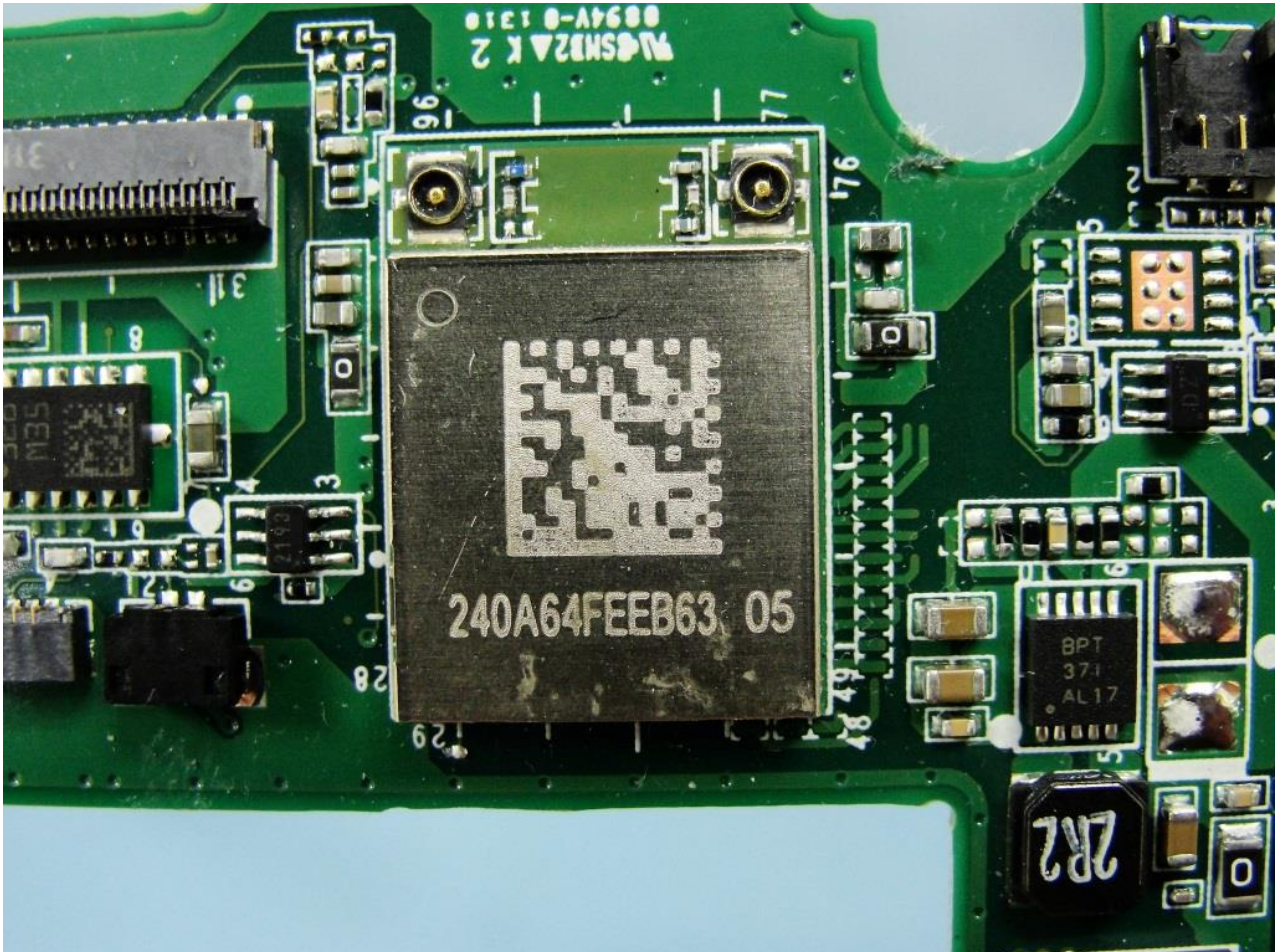

1. Photograph of the EUT

EUT: IEEE 802.11 a/b/g/n Wireless LAN and Bluetooth Combo LGA Module
(Brand Name: AzureWave / Model Name: AW-AM691NF)

EUT: IEEE 802.11 a/b/g/n Wireless LAN and Bluetooth Combo LGA Module
(Brand Name: AzureWave / Model Name: AW-AM691NF)

2. External Photograph of the Host

Host: Tablet

(Brand Name: lenovo /

Model Name: 20337xxxxxx; 80DExxxxxx; Lenovo Miix 2 10 tabletxxxxxx; 20359xxxxxx; 80DVxxxxxx;
Lenovo Miix 2 10xxxxxx(x=0-9, A-Z or blank))