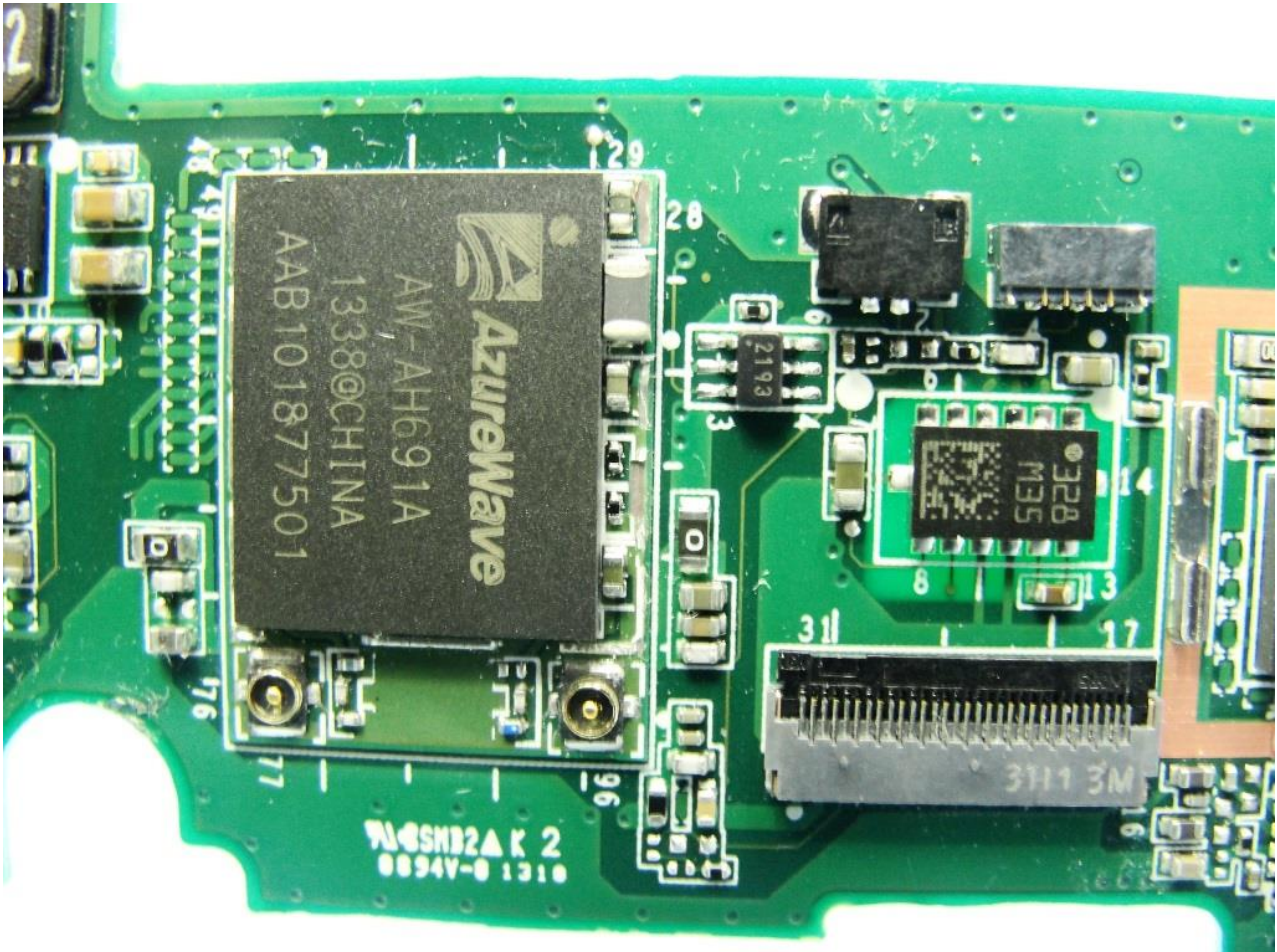

1. Photograph of the EUT

EUT: IEEE 802.11 a/b/g/n Wireless LAN and Bluetooth Combo LGA Module
(Brand Name: AzureWave / Model Name: AW-AM691NF)

EUT: IEEE 802.11 a/b/g/n Wireless LAN and Bluetooth Combo LGA Module
(Brand Name: AzureWave / Model Name: AW-AM691NF)

2. External Photograph of the Host

Host: Tablet

(Brand Name: lenovo /

Model Name: 20337xxxxxx; 80DExxxxxx; Lenovo Miix 2 10 tabletxxxxxx; 20359xxxxxx; 80DVxxxxxx;
Lenovo Miix 2 10xxxxxx(x=0-9, A-Z or blank))