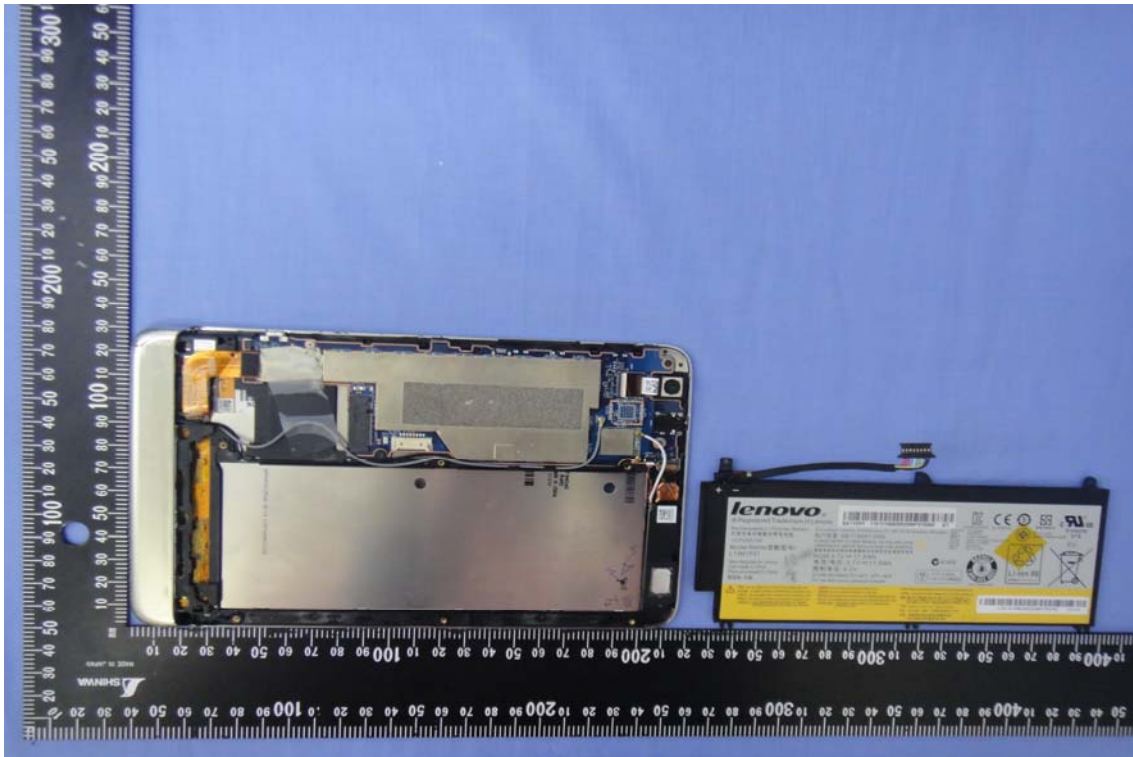

INTERNAL PHOTOGRAPHS OF EUT

Module

Antenna

For wifi

For wifi & BT

Battery