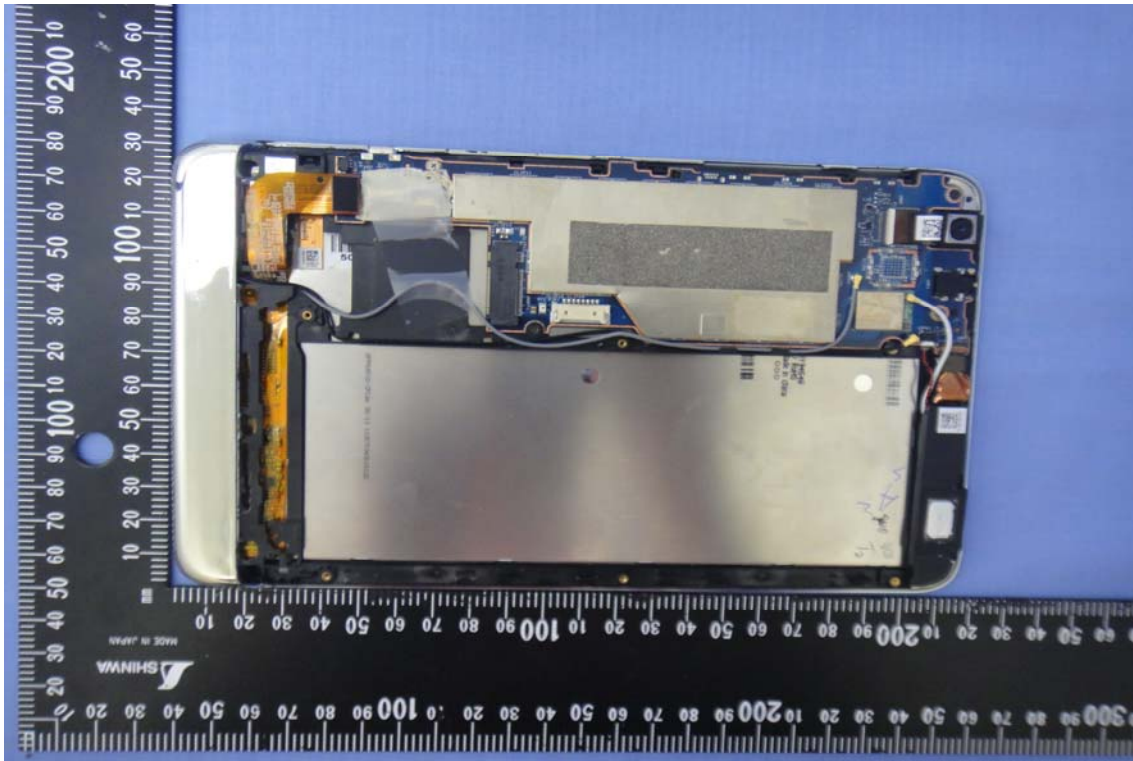

INTERNAL PHOTOGRAPHS OF EUT

Module

Antenna

For wifi

For wifi & BT

Battery