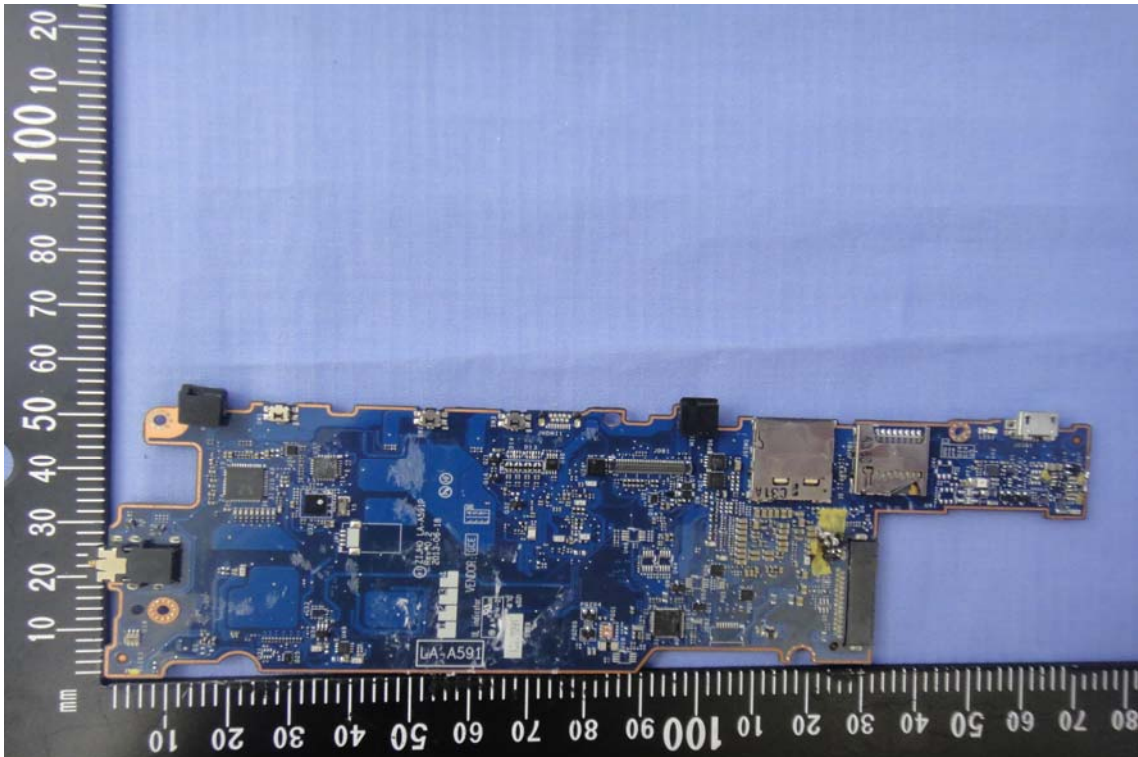

INTERNAL PHOTOGRAPHS OF EUT

Module

Antenna

For wifi

For wifi & BT

Battery