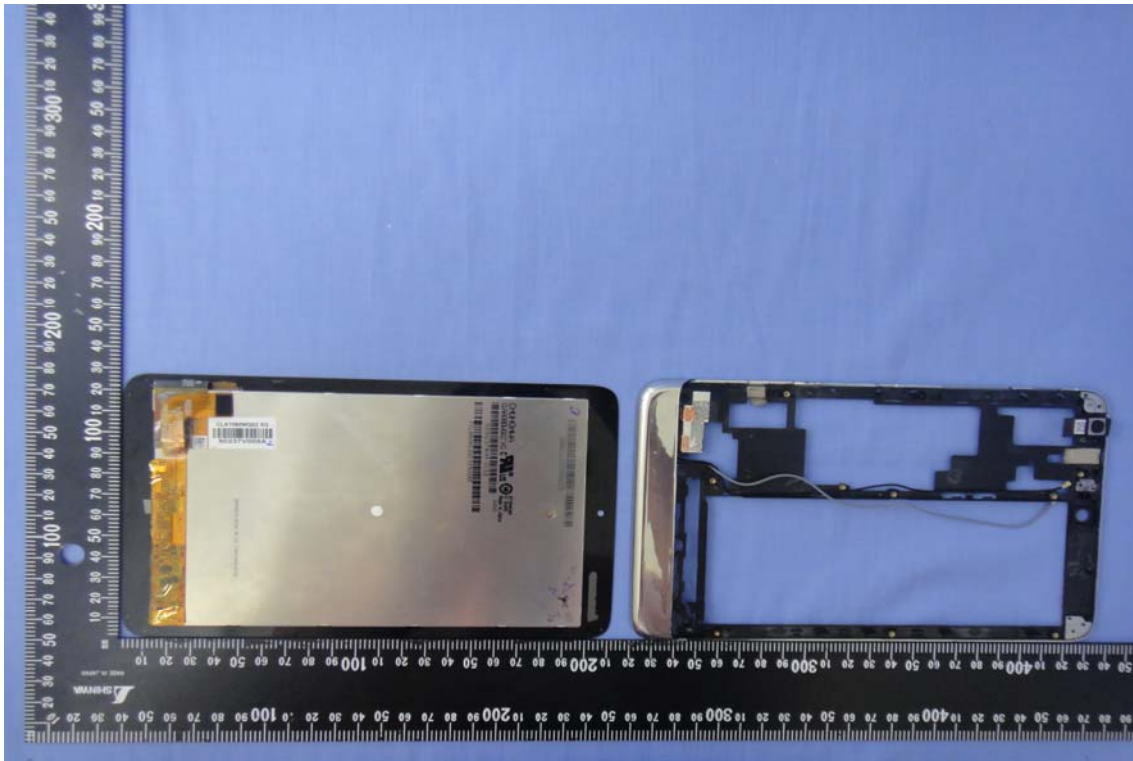

INTERNAL PHOTOGRAPHS OF EUT

Module

Antenna

For wifi

For wifi & BT

Battery