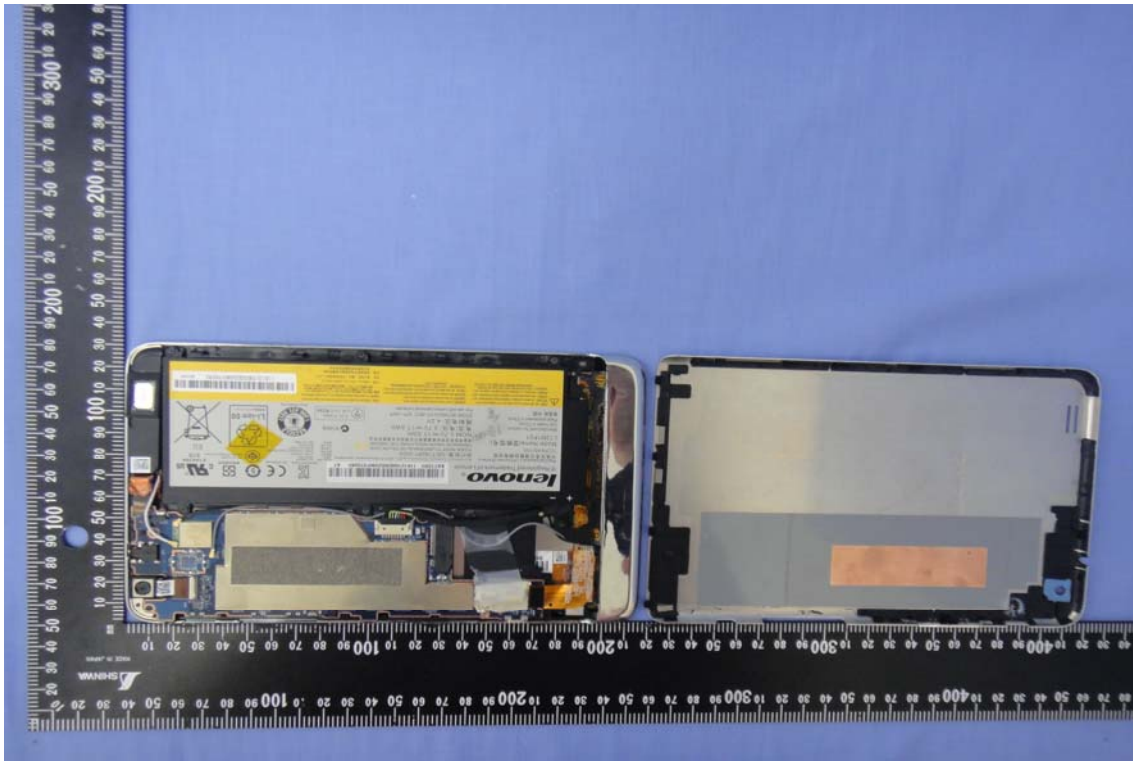

INTERNAL PHOTOGRAPHS OF EUT

Module

Antenna

For wifi

For wifi & BT

Battery