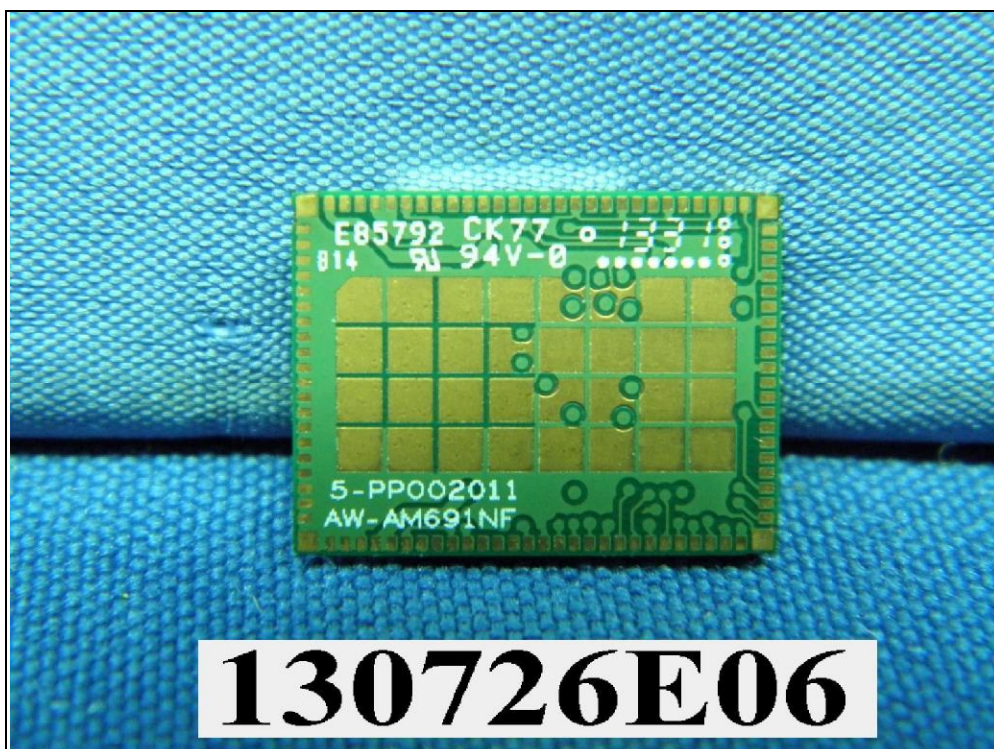

CONSTRUCTION PHOTOS OF EUT

Antenna 1: Brand: MAG.LAYERS Model: MSA-4008-25GC1-A1

Antenna 2: Brand: INPAQ Model: WA-C-XT-02-001

Antenna 3: Brand: INPAQ Model: WA-P-LB-02-035

Antenna 4: Brand: WHA YU Model: SSR-31604

Antenna 5: Brand: Smart Approach Co., Ltd Model: SE-ECJH0-001

Antenna 6: Brand: Smart Approach Co., Ltd Model: SE-ECJH0-002

Antenna 7: Brand: JiengtaiCorporation Model: JT1301209Y0311

Antenna 8: Brand: JiengtaiCorporation Model: JT1301209Y1511