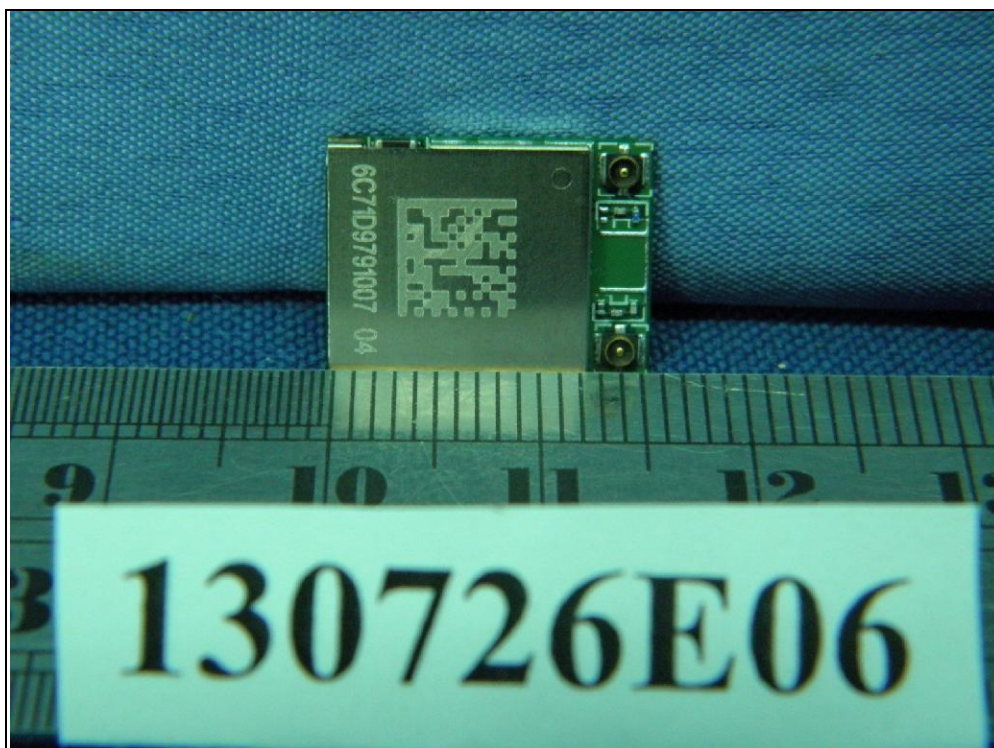

CONSTRUCTION PHOTOS OF EUT

Antenna 1: Brand: MAG.LAYERS Model: MSA-4008-25GC1-A1

Antenna 2: Brand: INPAQ Model: WA-C-XT-02-001

Antenna 3: Brand: INPAQ Model: WA-P-LB-02-035

Antenna 4: Brand: WHA YU Model: SSR-31604

Antenna 5: Brand: Smart Approach Co., Ltd Model: SE-ECJH0-001

Antenna 6: Brand: Smart Approach Co., Ltd Model: SE-ECJH0-002

Antenna 7: Brand: JiengtaiCorporation Model: JT1301209Y0311

Antenna 8: Brand: JiengtaiCorporation Model: JT1301209Y1511