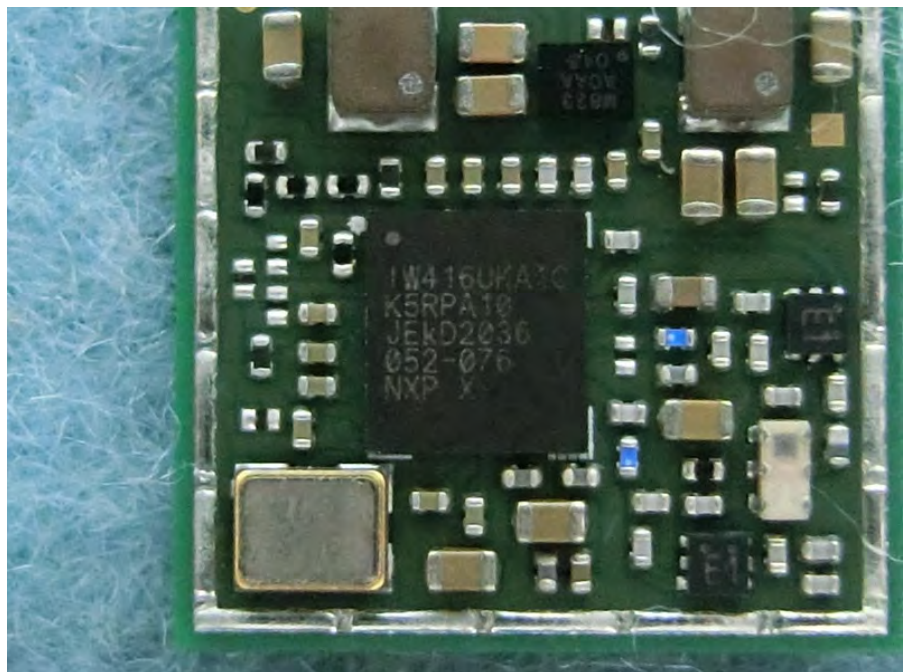

Brand Name: AzureWave Model Name: AW-AM510 ; AW-AM510-I ; AW-AM510MA

Ant. 1

Ant. 2

Ant. 3