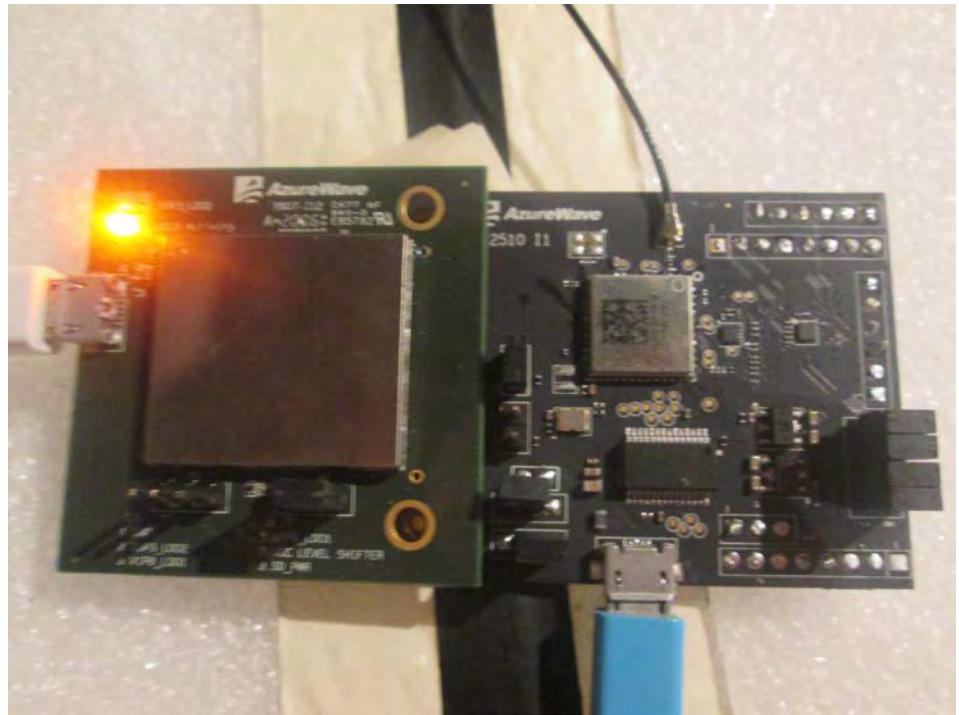

1. Photographs of Conducted Emissions Test Configuration

Test Mode: Mode 1

FRONT VIEW

REAR VIEW

CLOSE-UP VIEW

2. Photographs of Radiated Emissions Test Configuration

Test Configuration: 30MHz~1GHz / Test Mode: Mode 3

FRONT VIEW

REAR VIEW

CLOSE-UP VIEW

Test Configuration: Above 1GHz

Test Mode: Mode 1

FRONT VIEW

REAR VIEW

CLOSE-UP VIEW

Test Mode: Mode 2

FRONT VIEW

REAR VIEW

CLOSE-UP VIEW

————THE END————