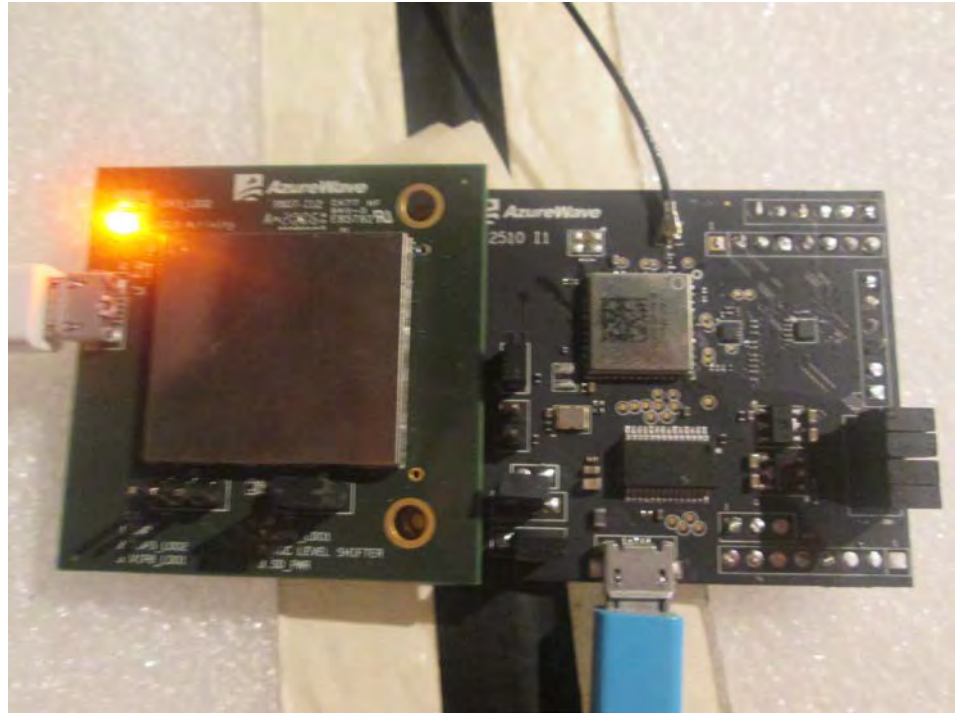

1. Photographs of Conducted Emissions Test Configuration

Test Mode: Mode 1

FRONT VIEW

REAR VIEW

CLOSE-UP VIEW

2. Photographs of Radiated Emissions Test Configuration

Test Configuration: 30MHz~1GHz / Test Mode: Mode 3

FRONT VIEW

REAR VIEW

CLOSE-UP VIEW

Test Configuration: Above 1GHz

Test Mode: Mode 1

FRONT VIEW

REAR VIEW

CLOSE-UP VIEW

Test Mode: Mode 2

FRONT VIEW

REAR VIEW

CLOSE-UP VIEW

————THE END————