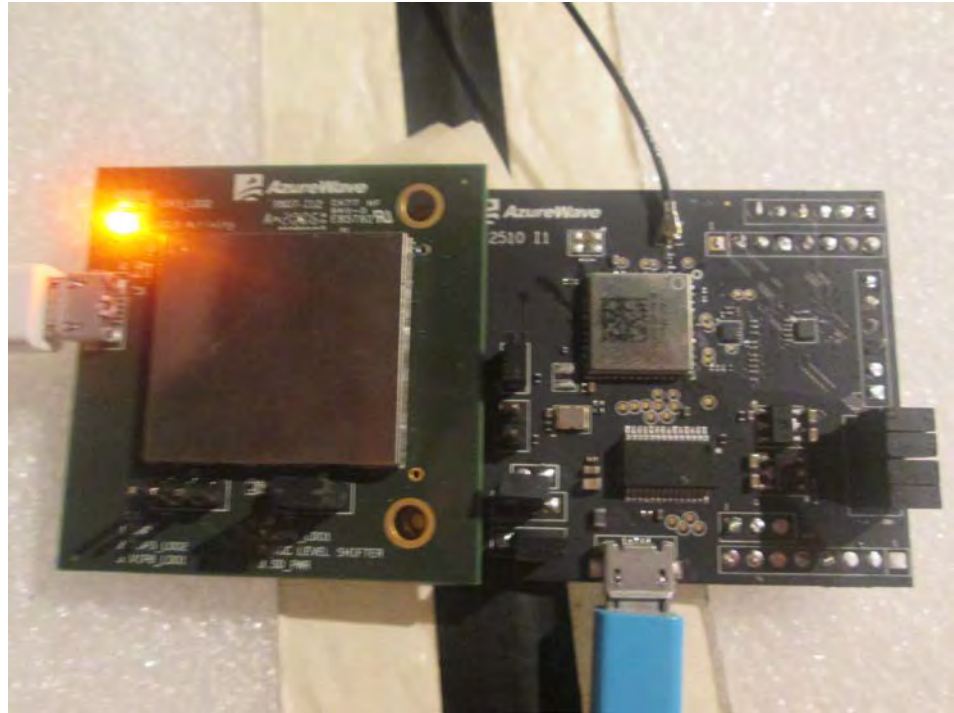

1. Photographs of Conducted Emissions Test Configuration

Test Mode: Mode 1

FRONT VIEW

REAR VIEW

CLOSE-UP VIEW

2. Photographs of Radiated Emissions Test Configuration

Test Configuration: 30MHz~1GHz / Test Mode: Mode 3

FRONT VIEW

REAR VIEW

CLOSE-UP VIEW

Test Configuration: Above 1GHz

Test Mode: Mode 1

FRONT VIEW

REAR VIEW

CLOSE-UP VIEW

Test Mode: Mode 2

FRONT VIEW

REAR VIEW

CLOSE-UP VIEW

————THE END————