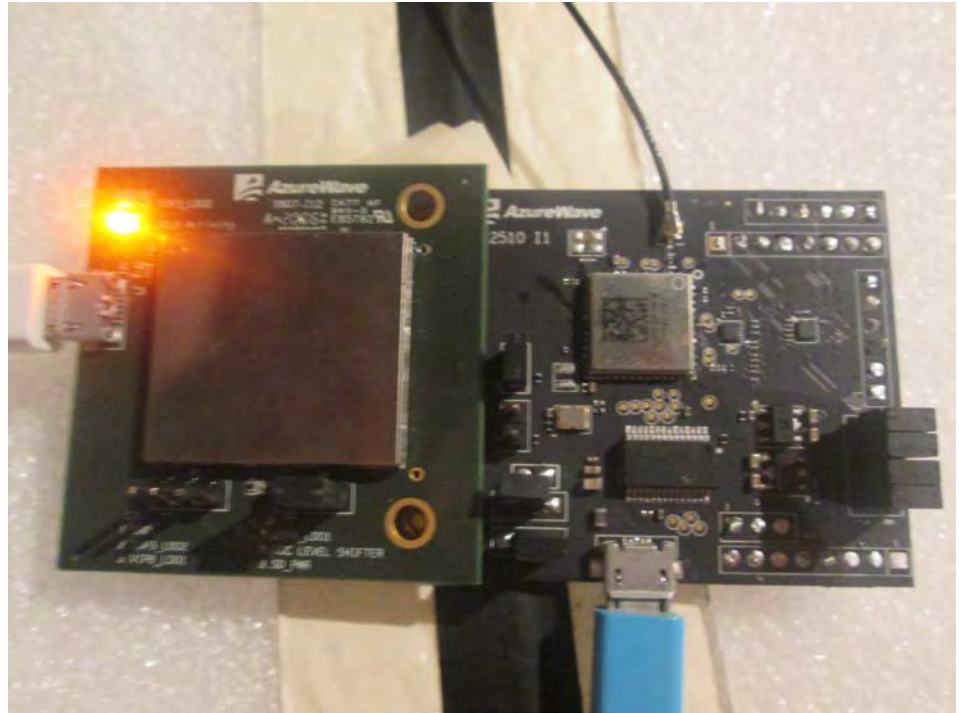

1. Photographs of Conducted Emissions Test Configuration

Test Mode: Mode 1

FRONT VIEW

REAR VIEW

CLOSE-UP VIEW

2. Photographs of Radiated Emissions Test Configuration

Test Configuration: 30MHz~1GHz / Test Mode: Mode 3

FRONT VIEW

REAR VIEW

CLOSE-UP VIEW

Test Configuration: Above 1GHz

Test Mode: Mode 1

FRONT VIEW

REAR VIEW

CLOSE-UP VIEW

Test Mode: Mode 2

FRONT VIEW

REAR VIEW

CLOSE-UP VIEW

————THE END————