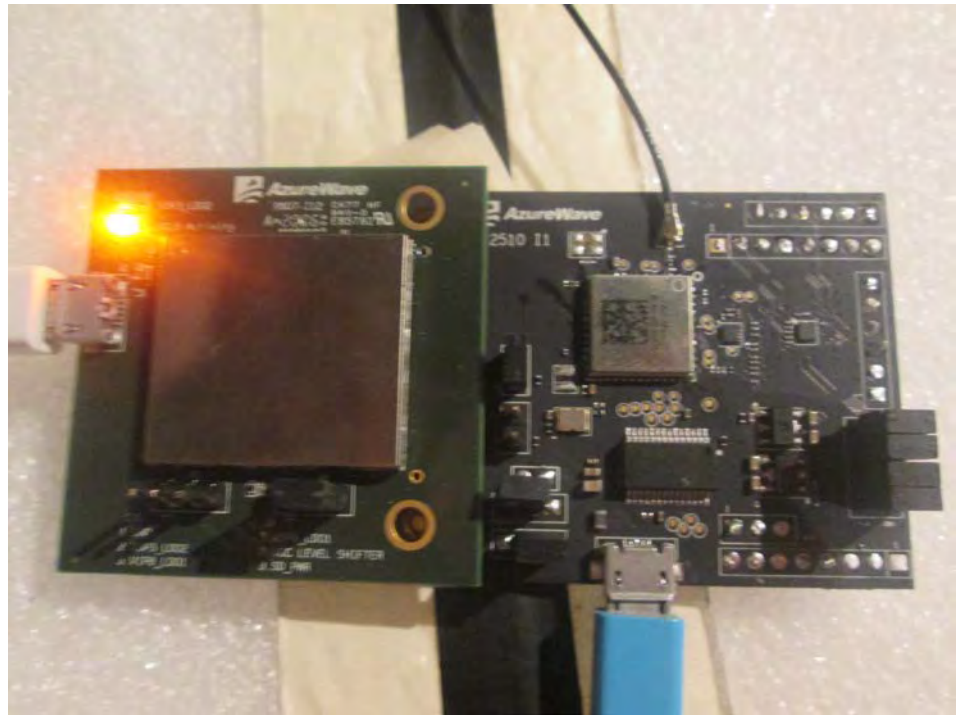

## 2. Photographs of Radiated Emissions Test Configuration

Test Configuration: 30MHz~1GHz / Test Mode: Mode 3

FRONT VIEW

REAR VIEW

**CLOSE-UP VIEW**

**Test Configuration: Above 1GHz**

**Test Mode: Mode 1**

**FRONT VIEW**

**REAR VIEW**

**CLOSE-UP VIEW**

**Test Mode: Mode 2  
For Bandedge:**

**FRONT VIEW**

**REAR VIEW**

**CLOSE-UP VIEW**

For Radiated emission:

**FRONT VIEW**

**REAR VIEW**

**CLOSE-UP VIEW**

————THE END————