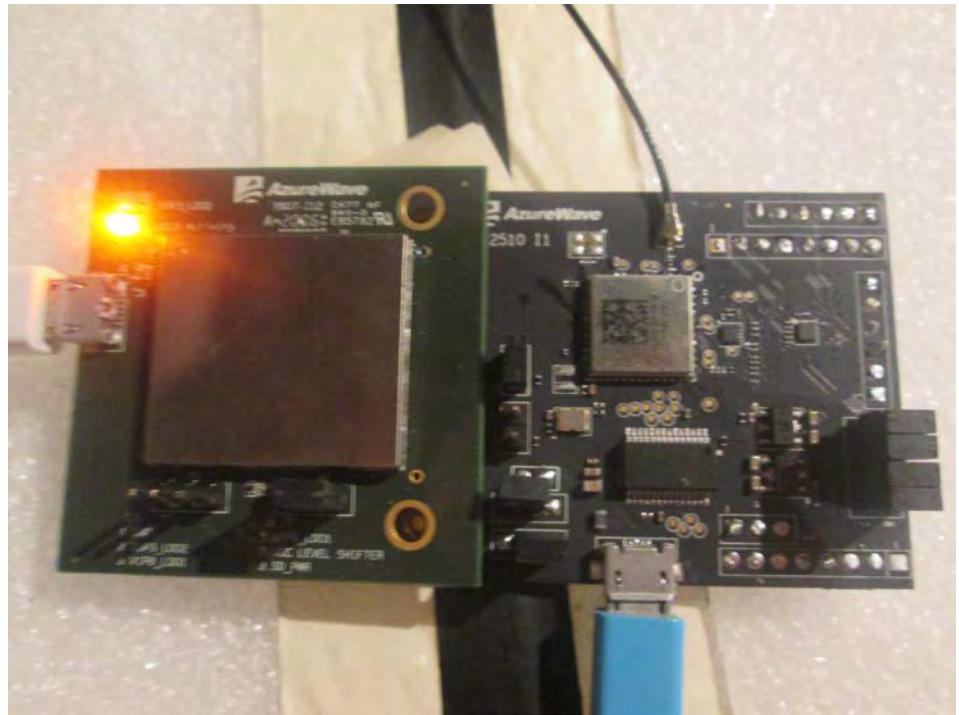

## 1. Photographs of Conducted Emissions Test Configuration

Test Mode: Mode 1

FRONT VIEW

REAR VIEW

**CLOSE-UP VIEW**

## 2. Photographs of Radiated Emissions Test Configuration

Test Configuration: 30MHz~1GHz / Test Mode: Mode 3

FRONT VIEW

REAR VIEW

**CLOSE-UP VIEW**

**Test Configuration: Above 1GHz**

**Test Mode: Mode 1**

**FRONT VIEW**

**REAR VIEW**

**CLOSE-UP VIEW**

**Test Mode: Mode 2  
For Bandedge:**

**FRONT VIEW**

**REAR VIEW**

**CLOSE-UP VIEW**

For Radiated emission:

**FRONT VIEW**