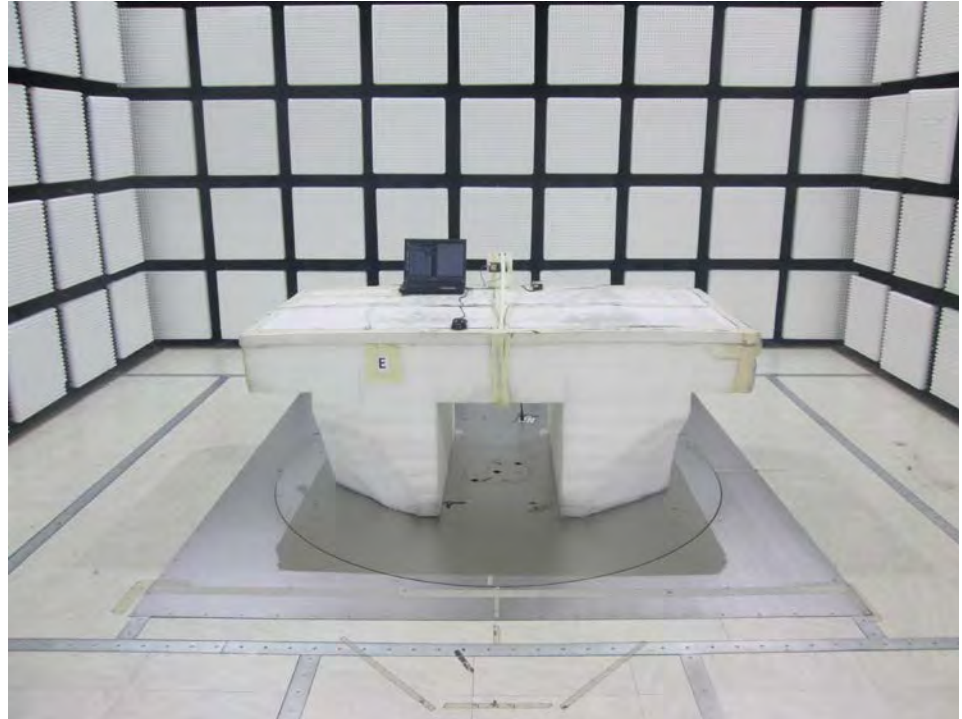

## 1. Photographs of Conducted Emissions Test Configuration

Test Mode: Mode 1

FRONT VIEW

REAR VIEW

**CLOSE-UP VIEW**

## 2. Photographs of Radiated Emissions Test Configuration

Test Configuration: 30MHz~1GHz / Test Mode: Mode 3

FRONT VIEW

REAR VIEW

**CLOSE-UP VIEW**

**Test Configuration: Above 1GHz**

**Test Mode: Mode 1**

**FRONT VIEW**

**REAR VIEW**

**CLOSE-UP VIEW**

**Test Mode: Mode 2  
For Bandedge:**

**FRONT VIEW**

**REAR VIEW**

**CLOSE-UP VIEW**

For Radiated emission:

**FRONT VIEW**