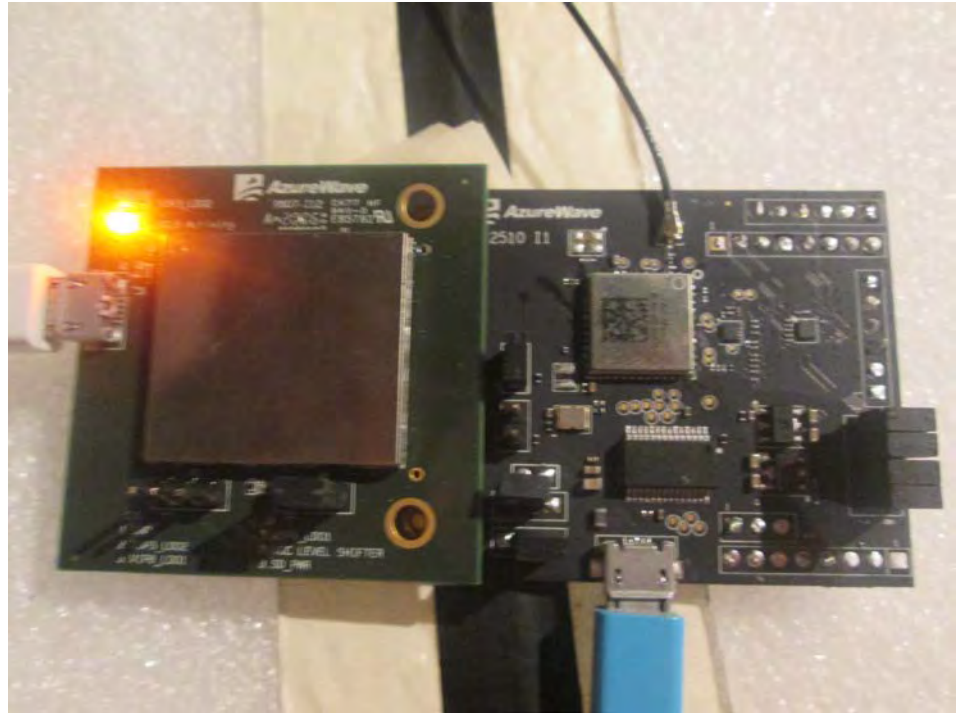

## 2. Photographs of Radiated Emissions Test Configuration

Test Configuration: 30MHz~1GHz / Test Mode: Mode 3

FRONT VIEW

REAR VIEW

**CLOSE-UP VIEW**

**Test Configuration: Above 1GHz**

**Test Mode: Mode 1**

**FRONT VIEW**

**REAR VIEW**

**CLOSE-UP VIEW**

**Test Mode: Mode 2  
For Bandedge:**

**FRONT VIEW**

**REAR VIEW**

**CLOSE-UP VIEW**

For Radiated emission:

**FRONT VIEW**

**REAR VIEW**

**CLOSE-UP VIEW**

————THE END————