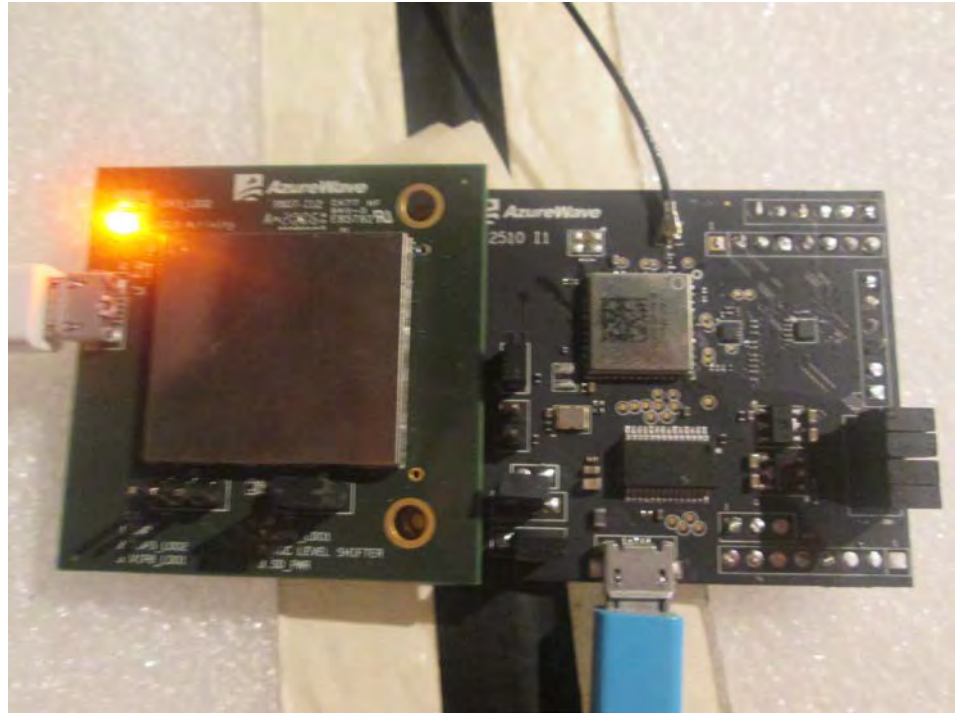

## 1. Photographs of Conducted Emissions Test Configuration

Test Mode: Mode 1

FRONT VIEW

REAR VIEW

**CLOSE-UP VIEW**

## 2. Photographs of Radiated Emissions Test Configuration

Test Configuration: 30MHz~1GHz / Test Mode: Mode 3

FRONT VIEW

REAR VIEW

**CLOSE-UP VIEW**

**Test Configuration: Above 1GHz**

**Test Mode: Mode 1**

**FRONT VIEW**

**REAR VIEW**

**CLOSE-UP VIEW**

**Test Mode: Mode 2  
For Bandedge:**

**FRONT VIEW**

**REAR VIEW**

**CLOSE-UP VIEW**

For Radiated emission:

**FRONT VIEW**