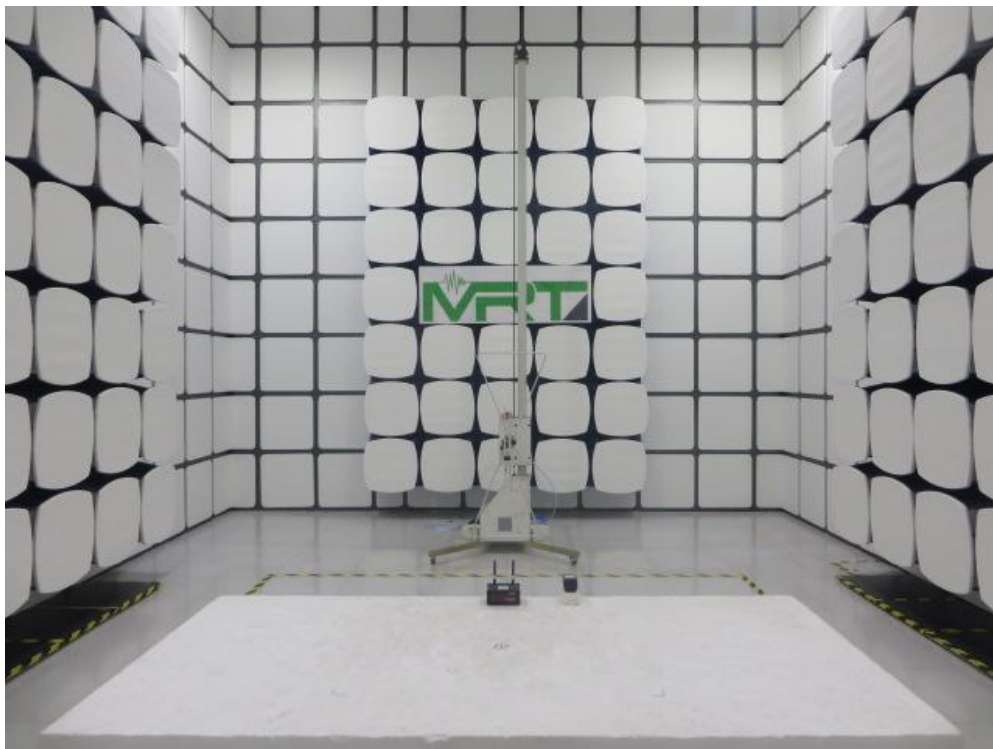

## FCC Part15C Test Setup Photo

Description: Front View of Conducted Emission Test Setup

Description: Back View of Conducted Emission Test Setup

Description: Radiated Emission Test Setup for 9kHz ~ 30MHz

Description: Radiated Emission Test Setup for 30MHz ~ 1GHz

Description: Radiated Emission Test Setup for 1GHz ~ 18GHz

Description: Radiated Emission Test Setup for 18GHz ~ 25GHz