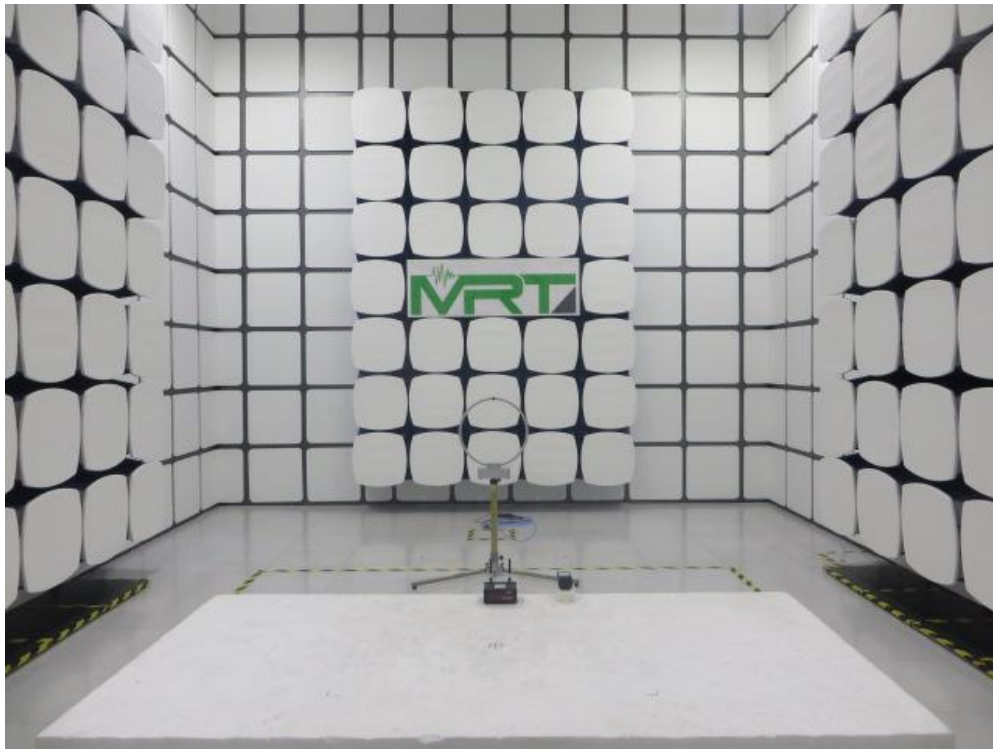

## FCC Part15C Test Setup Photo

Description: Front View of Conducted Emission Test Setup

Description: Back View of Conducted Emission Test Setup

Description: Radiated Emission Test Setup for 9kHz ~ 30MHz

Description: Radiated Emission Test Setup for 30MHz ~ 1GHz

Description: Radiated Emission Test Setup for 1GHz ~ 18GHz

Description: Radiated Emission Test Setup for 18GHz ~ 25GHz