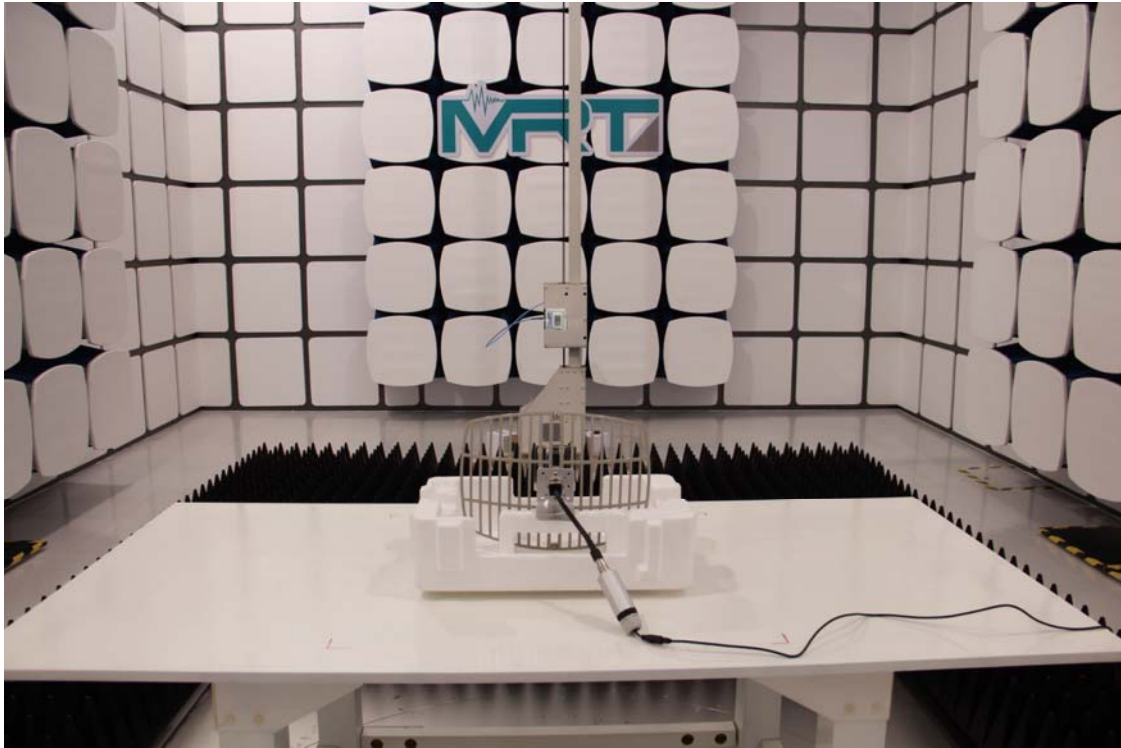

Test Setup Photograph

Description: Front view of Conducted Emission Test Setup

Description: Back view of Conducted Emission Test Setup

Description: Radiated Emission Test Setup for Below 30MHz (Antenna AG-24015)

Description: Radiated Emission Test Setup for Below 30MHz (Antenna AO-24015)

Description: Radiated Emission Test Setup for Below 1GHz (Antenna AG-24015)

Description: Radiated Emission Test Setup for Below 1GHz (Antenna AO-24015)

Description: Radiated Emission Test Setup for 1~18GHz (Antenna AG-24015)

Description: Radiated Emission Test Setup for 1~18GHz (Antenna AO-24015)

Description: Radiated Emission Test Setup for Above 18GHz (Antenna AG-24015)