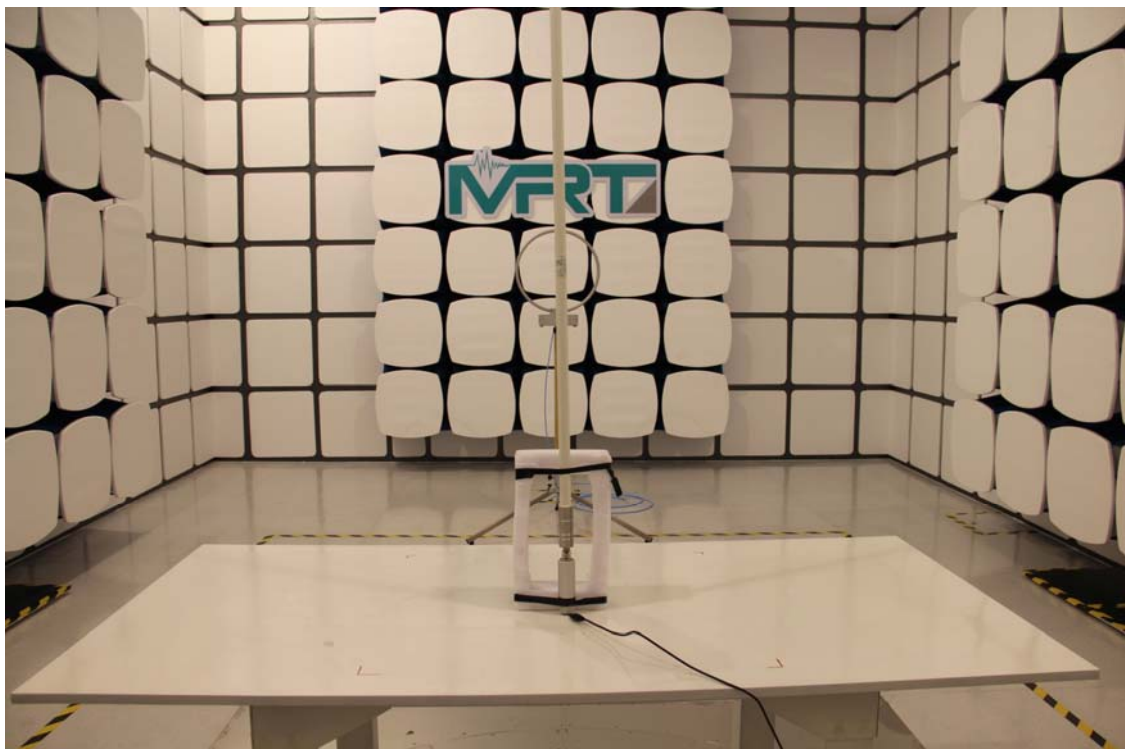

Test Setup Photograph

Description: Front view of Conducted Emission Test Setup

Description: Back view of Conducted Emission Test Setup

Description: Radiated Emission Test Setup for Below 30MHz (Antenna AG-24015)

Description: Radiated Emission Test Setup for Below 30MHz (Antenna AO-24015)

Description: Radiated Emission Test Setup for Below 1GHz (Antenna AG-24015)

Description: Radiated Emission Test Setup for Below 1GHz (Antenna AO-24015)

Description: Radiated Emission Test Setup for Above 18GHz (Antenna AO-24015)