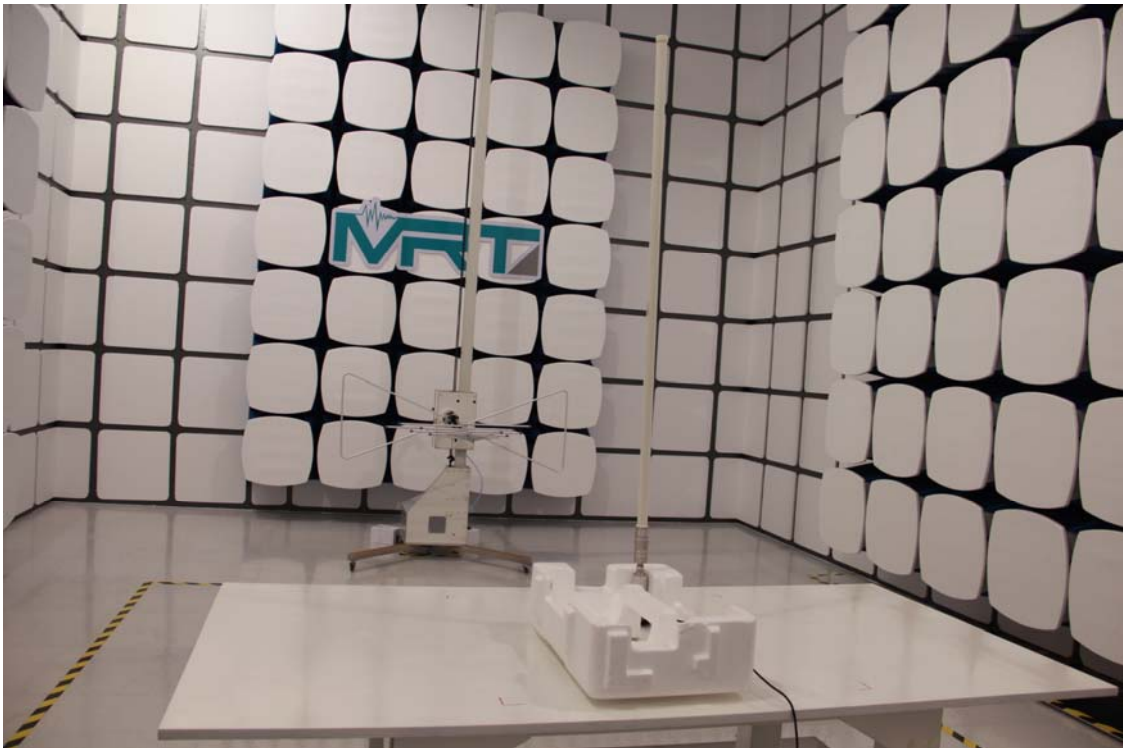

Test Setup Photograph

Description: Front view of Conducted Emission Test Setup

Description: Back view of Conducted Emission Test Setup

Description: Radiated Emission Test Setup for Below 30MHz (Antenna AG-24015)

Description: Radiated Emission Test Setup for Below 30MHz (Antenna AO-24015)

Description: Radiated Emission Test Setup for Below 1GHz (Antenna AG-24015)

Description: Radiated Emission Test Setup for Below 1GHz (Antenna AO-24015)