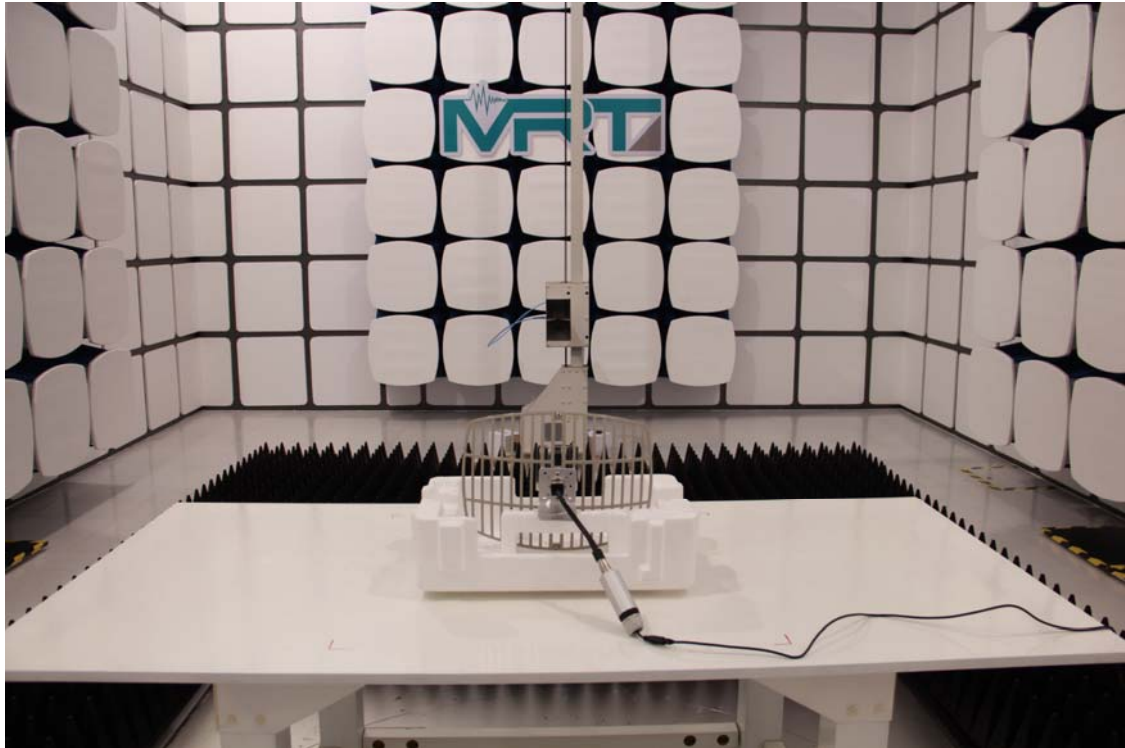

Test Setup Photograph

Description: Front view of Conducted Emission Test Setup

Description: Back view of Conducted Emission Test Setup

Description: Radiated Emission Test Setup for Below 30MHz (Antenna AG-24015)

Description: Radiated Emission Test Setup for Below 30MHz (Antenna AO-24015)

Description: Radiated Emission Test Setup for Below 1GHz (Antenna AG-24015)

Description: Radiated Emission Test Setup for Below 1GHz (Antenna AO-24015)

Description: Radiated Emission Test Setup for 1~18GHz (Antenna AG-24015)

Description: Radiated Emission Test Setup for 1~18GHz (Antenna AO-24015)

Description: Radiated Emission Test Setup for Above 18GHz (Antenna AG-24015)