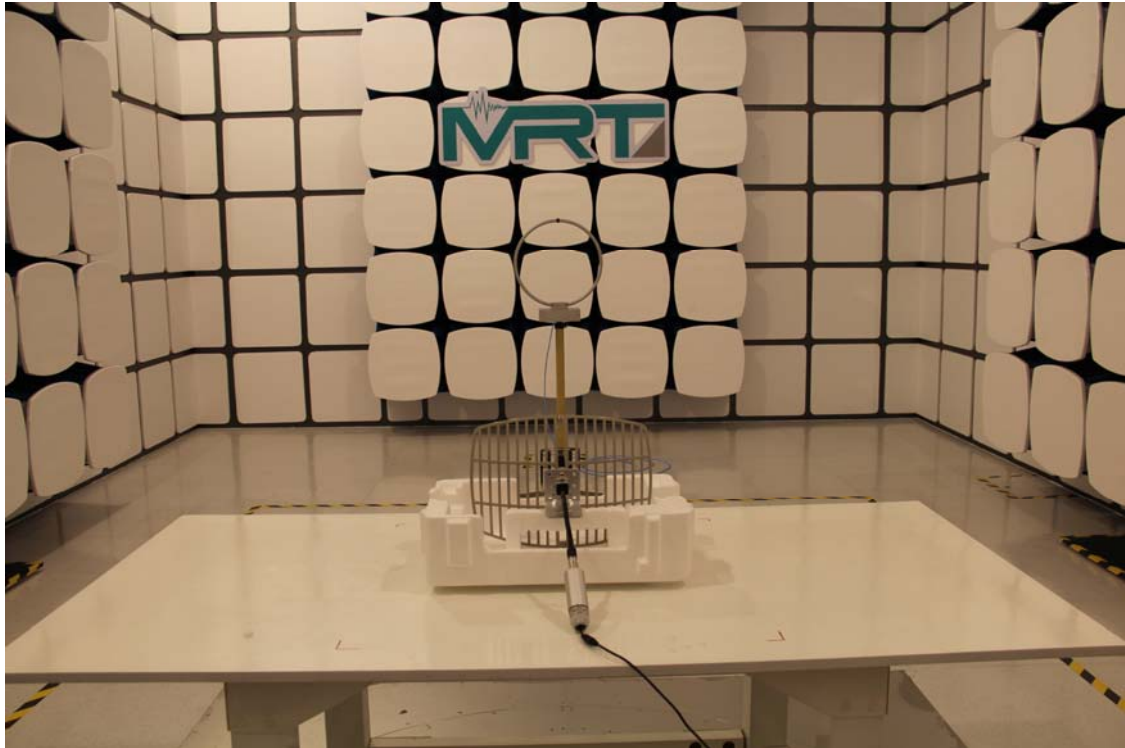

Test Setup Photograph

Description: Front view of Conducted Emission Test Setup

Description: Back view of Conducted Emission Test Setup

Description: Radiated Emission Test Setup for Below 30MHz (Antenna AG-24015)

Description: Radiated Emission Test Setup for Below 30MHz (Antenna AO-24015)

Description: Radiated Emission Test Setup for Below 1GHz (Antenna AG-24015)

Description: Radiated Emission Test Setup for Below 1GHz (Antenna AO-24015)