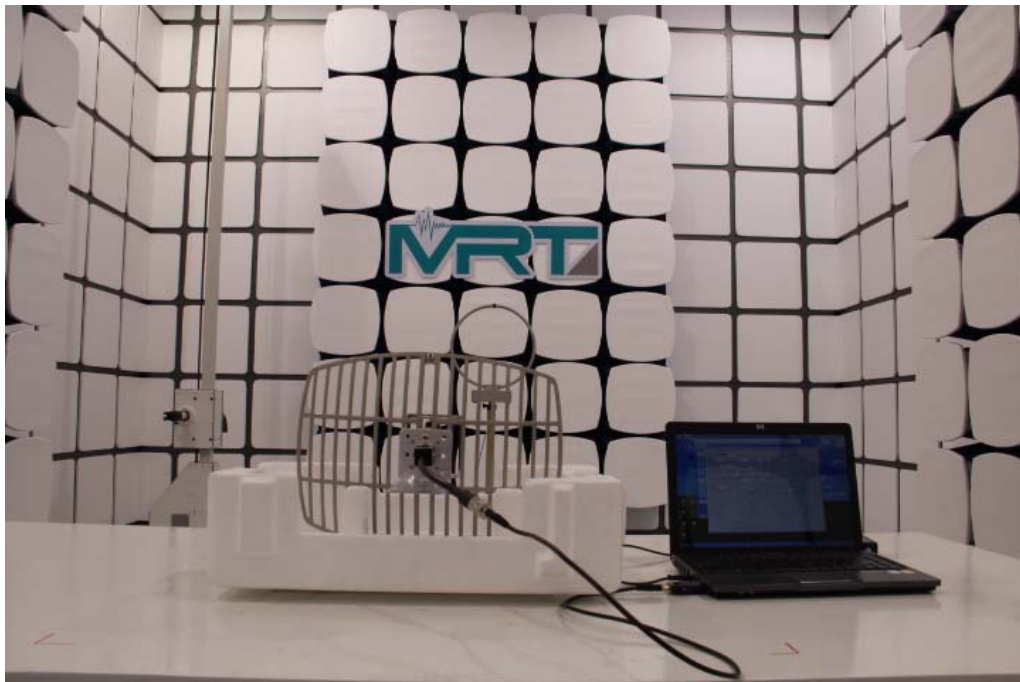

Test Setup Photo

Description: Front view of Conducted Emission Test Setup(With Antenna AG-24015)

Description: Back view of Conducted Emission Test Setup(With Antenna AG-24015)

Description: Front view of Conducted Emission Test Setup(With Antenna AO-24008.1)

Description: Back view of Conducted Emission Test Setup(With Antenna AO-24008.1)

Description: Front view of Conducted Emission Test Setup(With Antenna A-2409D)

Description: Back view of Conducted Emission Test Setup(With Antenna A-2409D)

Description: Radiated Emission Test Setup for Below 30MHz(With Antenna AG-24015)

Description: Radiated Emission Test Setup for Below 30MHz(With Antenna AO-24008.1)

Description: Radiated Emission Test Setup for Below 30MHz(With Antenna A-2409D)