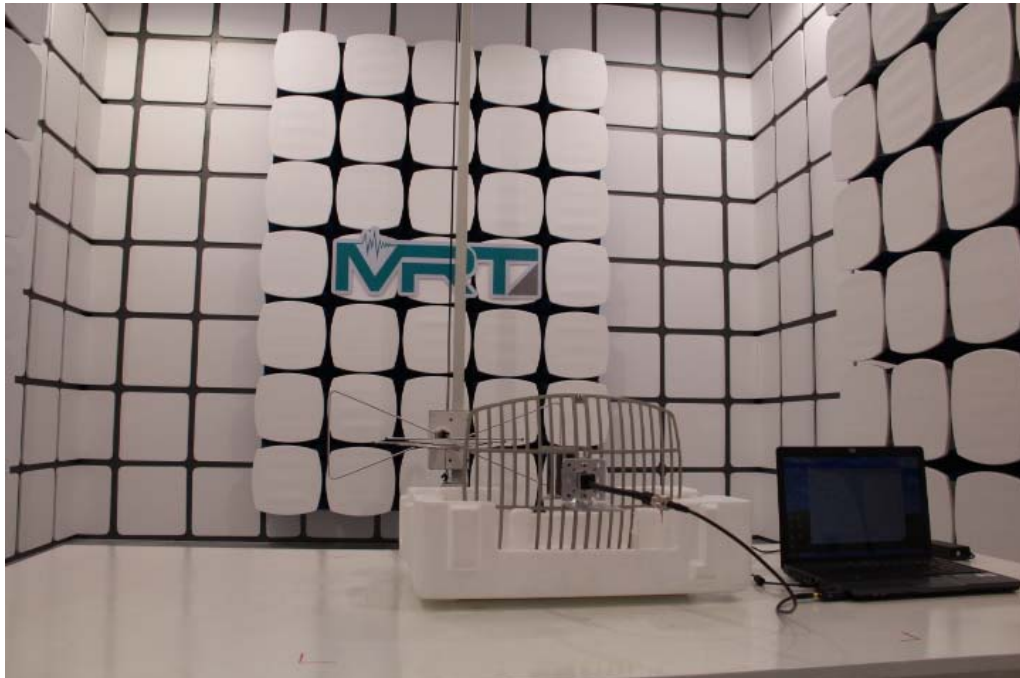

Test Setup Photo

Description: Front view of Conducted Emission Test Setup(With Antenna AG-24015)

Description: Back view of Conducted Emission Test Setup(With Antenna AG-24015)

Description: Front view of Conducted Emission Test Setup(With Antenna AO-24008.1)

Description: Back view of Conducted Emission Test Setup(With Antenna AO-24008.1)

Description: Front view of Conducted Emission Test Setup(With Antenna A-2409D)

Description: Back view of Conducted Emission Test Setup(With Antenna A-2409D)

Description: Radiated Emission Test Setup for Below 30MHz(With Antenna AG-24015)

Description: Radiated Emission Test Setup for Below 30MHz(With Antenna AO-24008.1)

Description: Radiated Emission Test Setup for Below 30MHz(With Antenna A-2409D)

Description: Radiated Emission Test Setup for Below 1GHz(With Antenna AG-24015)

Description: Radiated Emission Test Setup for Below 1GHz(With Antenna AO-24008.1)

Description: Radiated Emission Test Setup for Below 1GHz(With Antenna A-2409D)