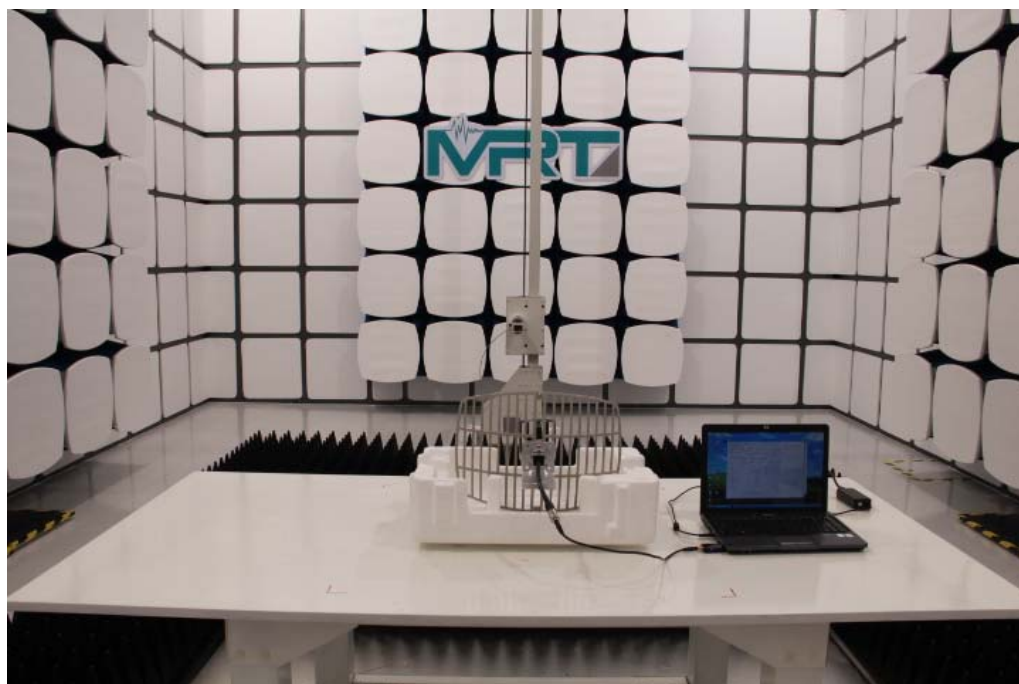

Description: Radiated Emission Test Setup for Above 18GHz(With Antenna AO-24008.1)

Description: Radiated Emission Test Setup for Above 18GHz(With Antenna AG-24015)