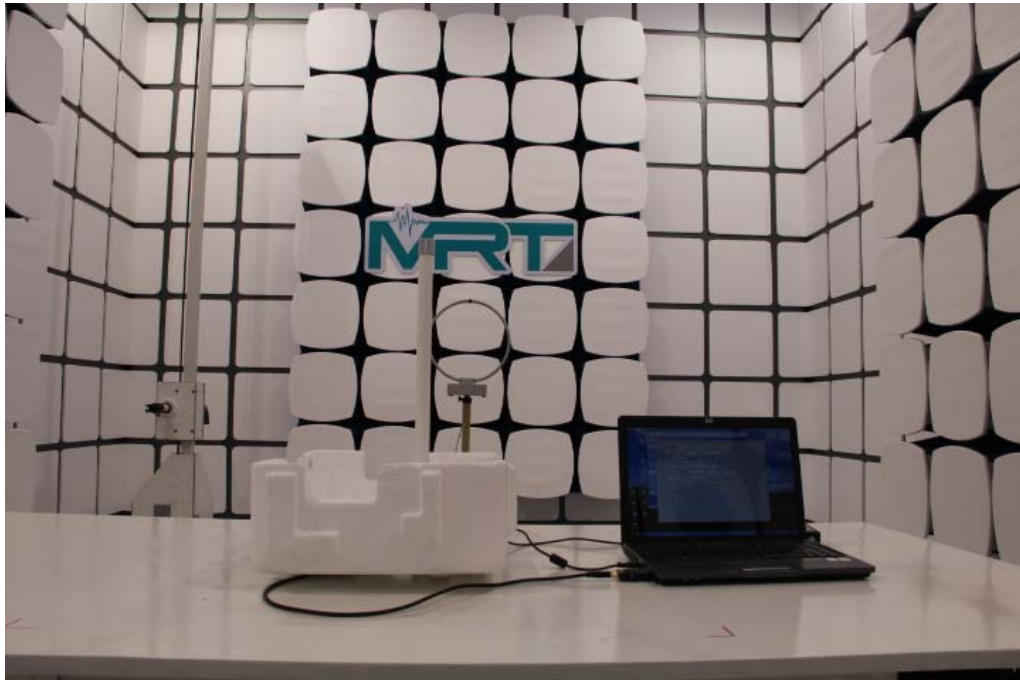

Test Setup Photo

Description: Front view of Conducted Emission Test Setup(With Antenna AG-24015)

Description: Back view of Conducted Emission Test Setup(With Antenna AG-24015)

Description: Front view of Conducted Emission Test Setup(With Antenna AO-24008.1)

Description: Back view of Conducted Emission Test Setup(With Antenna AO-24008.1)

Description: Front view of Conducted Emission Test Setup(With Antenna A-2409D)

Description: Back view of Conducted Emission Test Setup(With Antenna A-2409D)

Description: Radiated Emission Test Setup for Below 30MHz(With Antenna AG-24015)

Description: Radiated Emission Test Setup for Below 30MHz(With Antenna AO-24008.1)

Description: Radiated Emission Test Setup for Below 30MHz(With Antenna A-2409D)