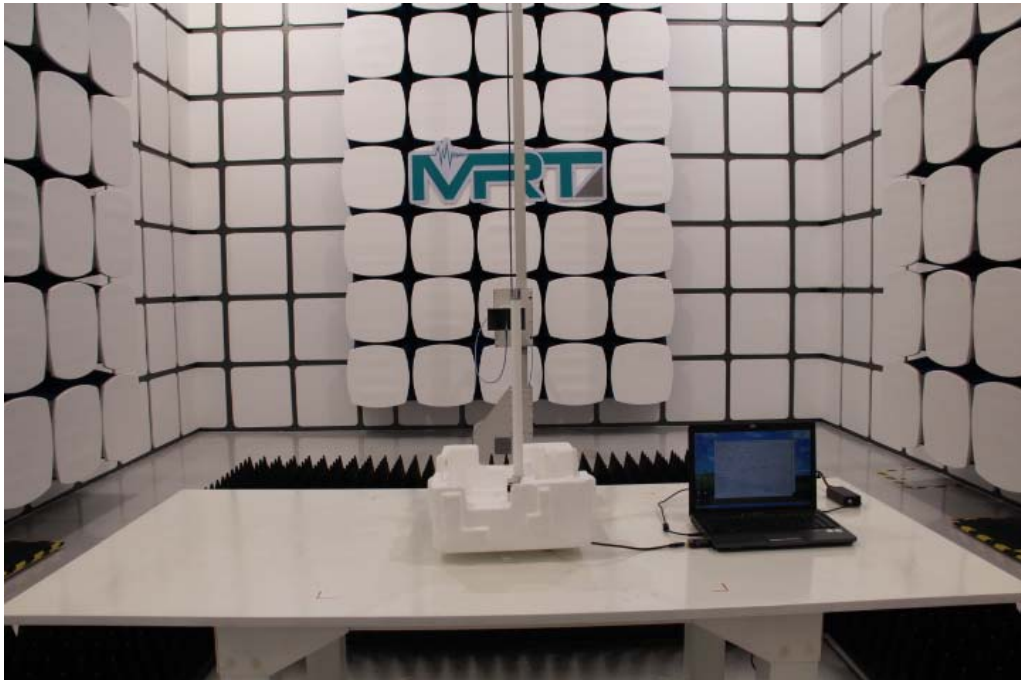

Description: Radiated Emission Test Setup for 1~18GHz(With Antenna A-2409D)

Description: Radiated Emission Test Setup for 1~18GHz(With Antenna AO-24008.1)