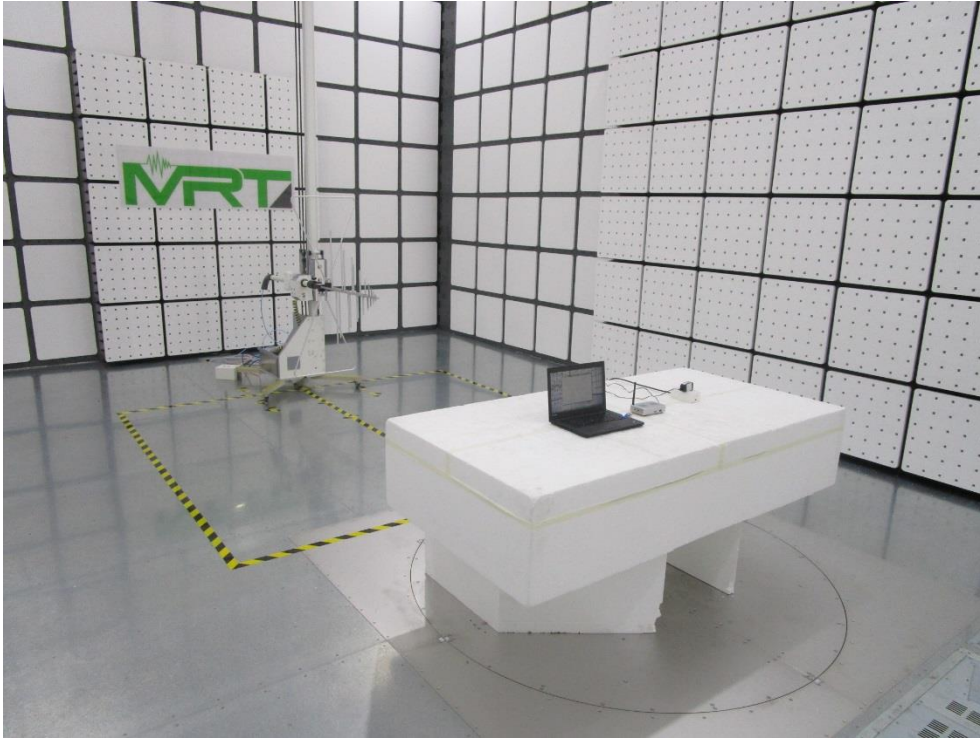

## Test Photograph

Description: Front View of Conducted Emission Test Setup

Description: Back View of Conducted Emission Test Setup

**Product: WiFi AP Router Module**  
**Trade Name: Asia RF**  
**Model Number: AWM003**

Description: Radiated Emission Test Setup for Below 1G

Description: Radiated Emission Test Setup for above 1GHz