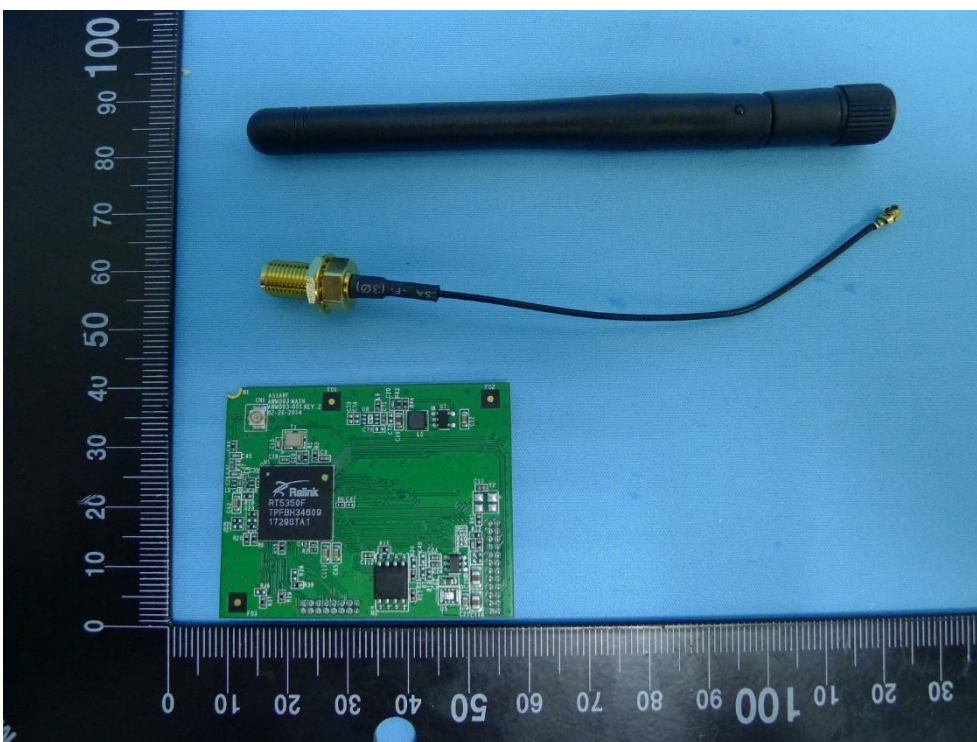

Product: WiFi AP Router Module
Trade Name: Asia RF
Model Number: AWM003

Internal Photograph

(1) EUT Photo (WiFi AP Router Module/ AWM003)

(2) EUT Photo (WiFi AP Router Module/ AWM003)

Product: WiFi AP Router Module
Trade Name: Asia RF
Model Number: AWM003

(3) EUT Photo (WiFi AP Router Module/ AWM003)

(4) EUT Photo (WiFi AP Router Module/ AWM003)

Product: WiFi AP Router Module
Trade Name: Asia RF
Model Number: AWM003

(5) Host Photo (Product Name :WIFI CONTROL BOX; Model Name : WCB001)

(6) Host Photo (Product Name :WIFI CONTROL BOX; Model Name : WCB001)

Product: WiFi AP Router Module
Trade Name: Asia RF
Model Number: AWM003

(7) Host Photo (Product Name :WIFI CONTROL BOX; Model Name : WCB001)