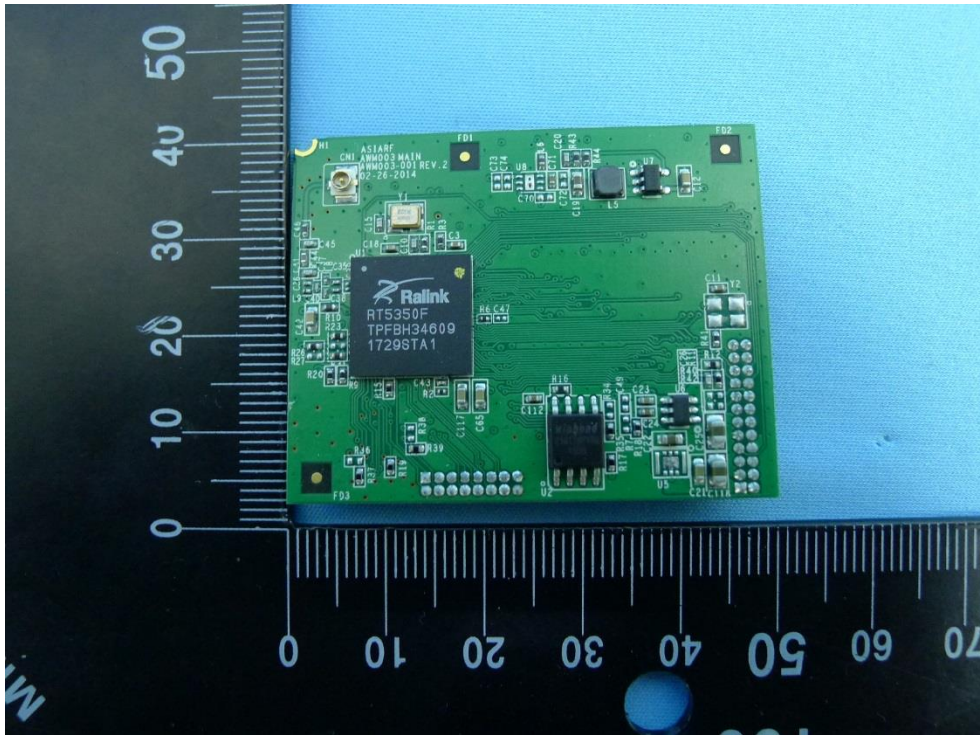

Product: WiFi AP Router Module
Trade Name: Asia RF
Model Number: AWM003

Internal Photograph

(1) EUT Photo (WiFi AP Router Module/ AWM003)

(2) EUT Photo (WiFi AP Router Module/ AWM003)

Product: WiFi AP Router Module
Trade Name: Asia RF
Model Number: AWM003

(3) EUT Photo (WiFi AP Router Module/ AWM003)

(4) EUT Photo (WiFi AP Router Module/ AWM003)

Product: WiFi AP Router Module
Trade Name: Asia RF
Model Number: AWM003

(5) Host Photo (Product Name :WIFI CONTROL BOX; Model Name : WCB001)