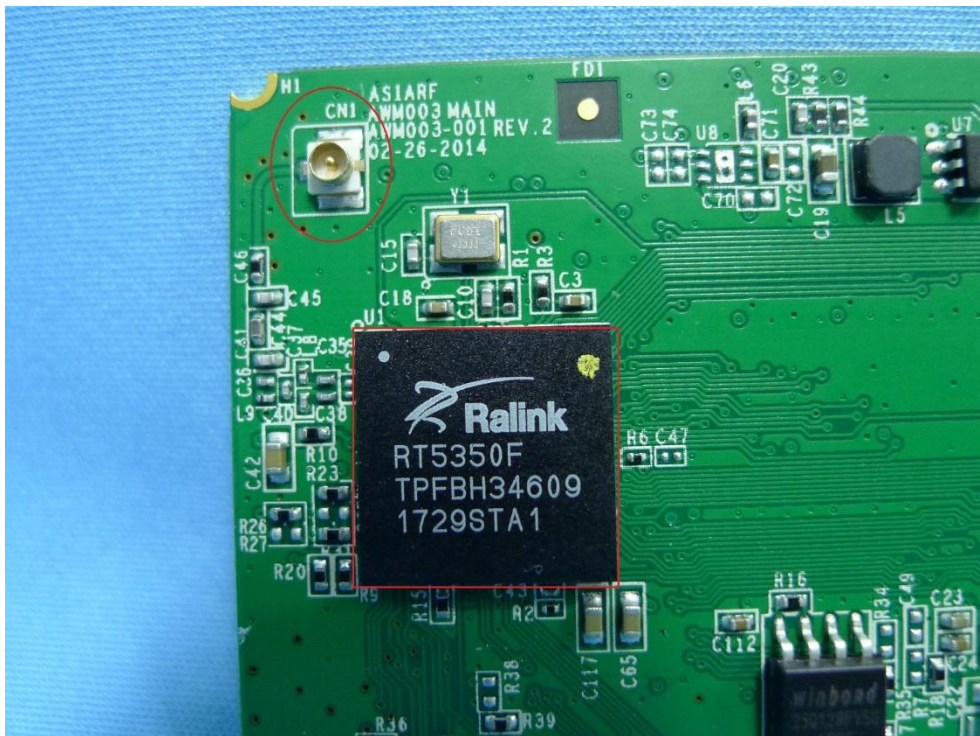

Product: WiFi AP Router Module
Trade Name: Asia RF
Model Number: AWM003

Internal Photograph

(1) EUT Photo (WiFi AP Router Module/ AWM003)

(2) EUT Photo (WiFi AP Router Module/ AWM003)

Product: WiFi AP Router Module
Trade Name: Asia RF
Model Number: AWM003

(3) EUT Photo (WiFi AP Router Module/ AWM003)

(4) EUT Photo (WiFi AP Router Module/ AWM003)

Product: WiFi AP Router Module
Trade Name: Asia RF
Model Number: AWM003

(5) Host Photo (Product Name :WIFI CONTROL BOX; Model Name : WCB001)