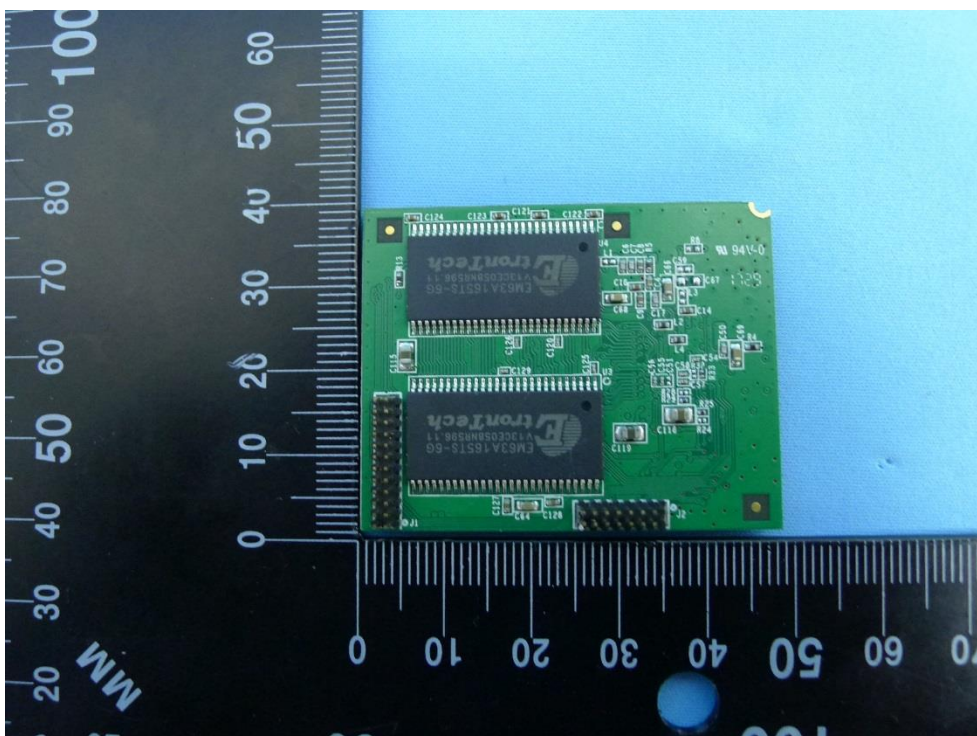

Product: WiFi AP Router Module
Trade Name: Asia RF
Model Number: AWM003

Internal Photograph

(1) EUT Photo (WiFi AP Router Module/ AWM003)

(2) EUT Photo (WiFi AP Router Module/ AWM003)

Product: WiFi AP Router Module
Trade Name: Asia RF
Model Number: AWM003

(3) EUT Photo (WiFi AP Router Module/ AWM003)

(4) EUT Photo (WiFi AP Router Module/ AWM003)

Product: WiFi AP Router Module
Trade Name: Asia RF
Model Number: AWM003

(5) Host Photo (Product Name :WIFI CONTROL BOX; Model Name : WCB001)