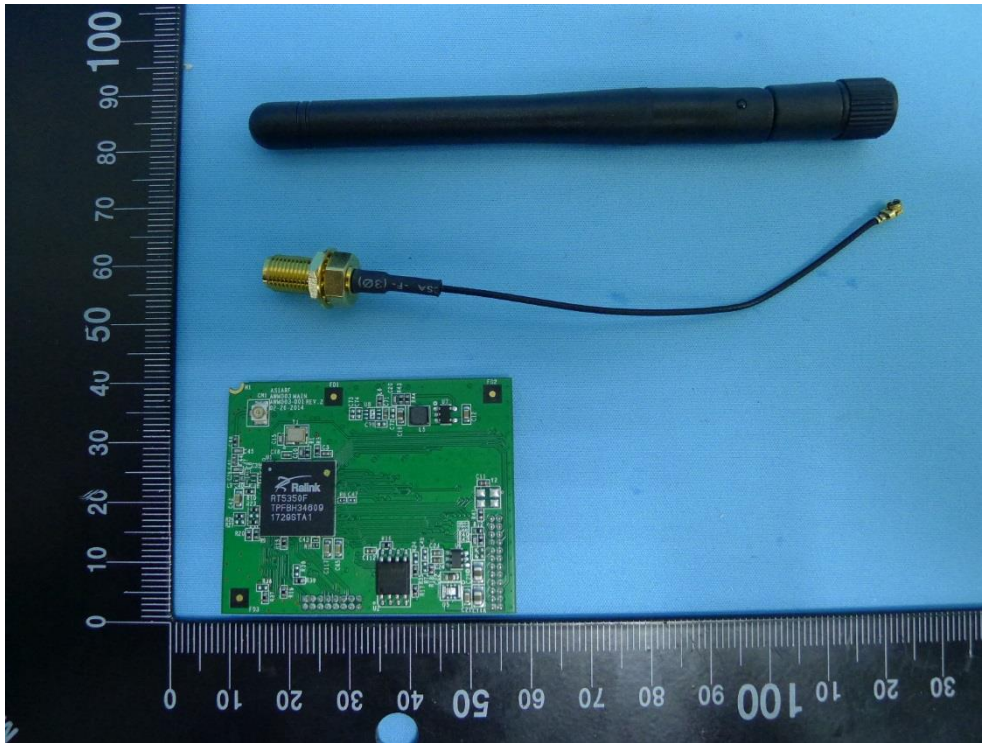

**Product:** WiFi AP Router Module  
**Trade Name:** Asia RF  
**Model Number:** AWM003

## External Photograph

(1) EUT Photo (WiFi AP Router Module/ AWM003)

(2) EUT Photo(WiFi AP Router Module/ AWM003)

**Product:** WiFi AP Router Module  
**Trade Name:** Asia RF  
**Model Number:** AWM003

(3) Host Photo (Product Name : WIFI CONTROL BOX; Model Number : WCB001)

(4) Host Photo (Product Name :WIFI CONTROL BOX; Model Number : WCB001)

**Product:** WiFi AP Router Module

**Trade Name:** Asia RF

**Model Number:** AWM003

(5) Host Photo (Product Name :WIFI CONTROL BOX; Model Number : WCB001)