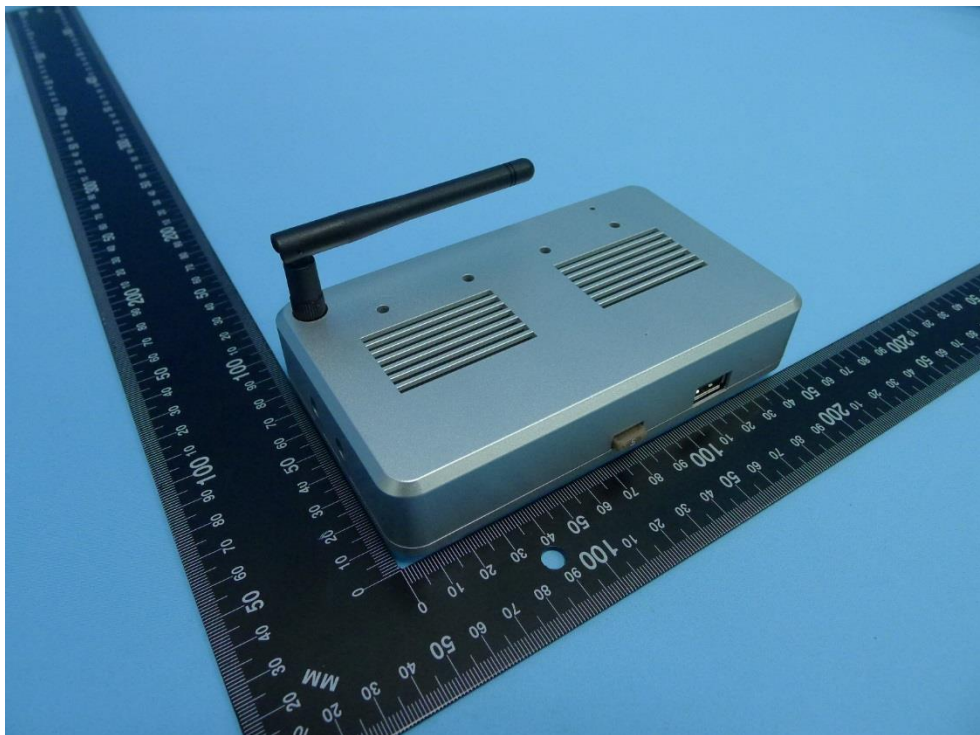

**Product:** WiFi AP Router Module  
**Trade Name:** Asia RF  
**Model Number:** AWM003

## External Photograph

(1) EUT Photo (WiFi AP Router Module/ AWM003)

(2) EUT Photo(WiFi AP Router Module/ AWM003)

**Product:** WiFi AP Router Module  
**Trade Name:** Asia RF  
**Model Number:** AWM003

(3) Host Photo (Product Name : WIFI CONTROL BOX; Model Number : WCB001)

(4) Host Photo (Product Name :WIFI CONTROL BOX; Model Number : WCB001)

**Product:** WiFi AP Router Module

**Trade Name:** Asia RF

**Model Number:** AWM003

(5) Host Photo (Product Name :WIFI CONTROL BOX; Model Number : WCB001)