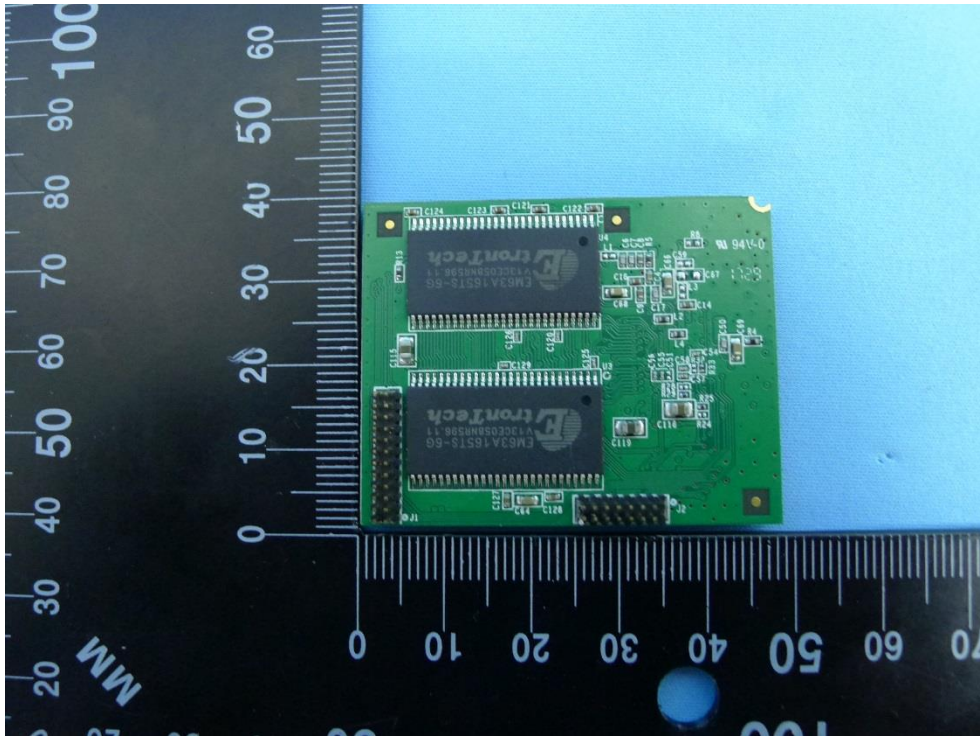

**Product:** WiFi AP Router Module  
**Trade Name:** Asia RF  
**Model Number:** AWM003

## External Photograph

(1) EUT Photo (WiFi AP Router Module/ AWM003)

(2) EUT Photo(WiFi AP Router Module/ AWM003)

**Product:** WiFi AP Router Module  
**Trade Name:** Asia RF  
**Model Number:** AWM003

(3) Host Photo (Product Name : WIFI CONTROL BOX; Model Number : WCB001)

(4) Host Photo (Product Name :WIFI CONTROL BOX; Model Number : WCB001)

**Product:** WiFi AP Router Module

**Trade Name:** Asia RF

**Model Number:** AWM003

(5) Host Photo (Product Name :WIFI CONTROL BOX; Model Number : WCB001)