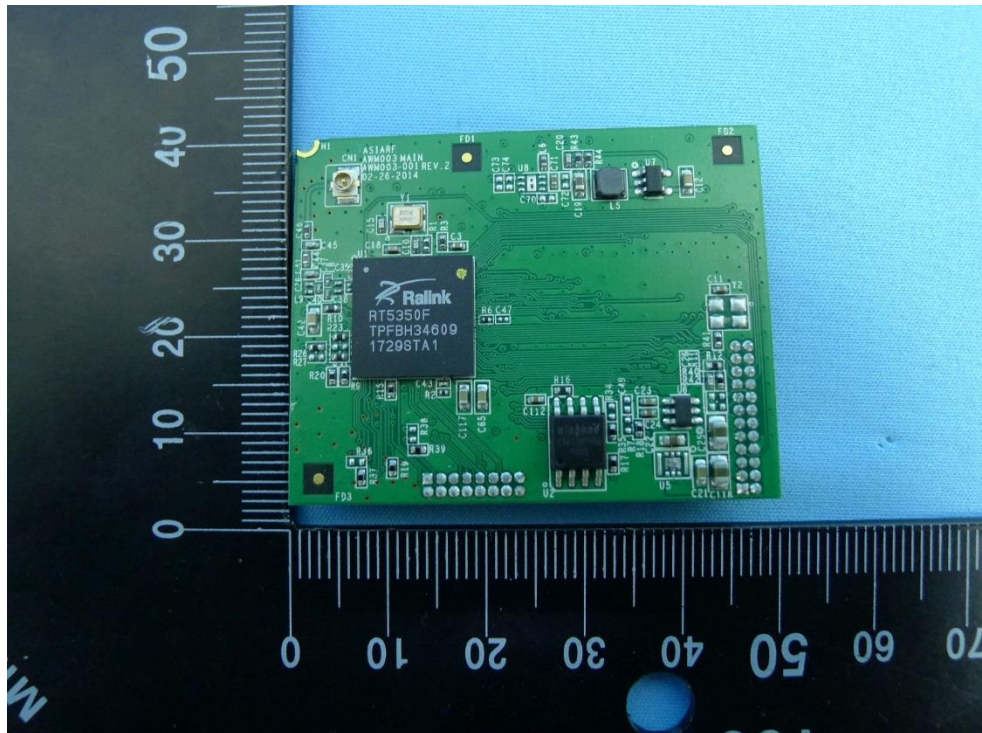

**Product:** WiFi AP Router Module  
**Trade Name:** Asia RF  
**Model Number:** AWM003

## External Photograph

(1) EUT Photo (WiFi AP Router Module/ AWM003)

(2) EUT Photo(WiFi AP Router Module/ AWM003)

**Product:** WiFi AP Router Module  
**Trade Name:** Asia RF  
**Model Number:** AWM003

(3) Host Photo (Product Name : WIFI CONTROL BOX; Model Number : WCB001)

(4) Host Photo (Product Name :WIFI CONTROL BOX; Model Number : WCB001)

**Product:** WiFi AP Router Module

**Trade Name:** Asia RF

**Model Number:** AWM003

(5) Host Photo (Product Name :WIFI CONTROL BOX; Model Number : WCB001)