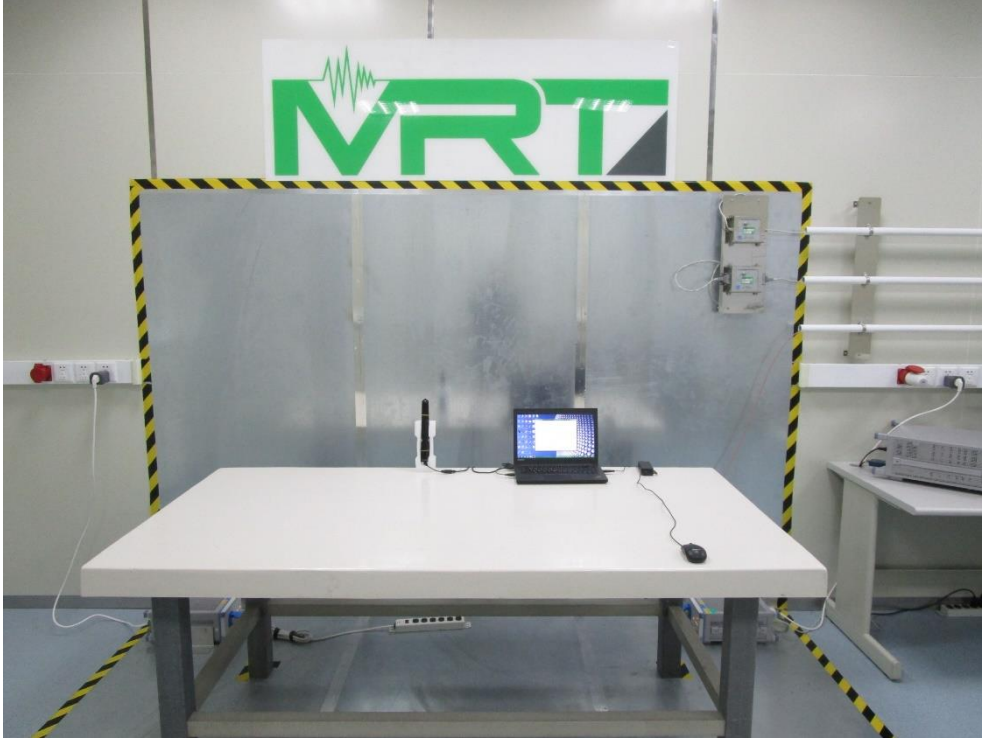

FCC ID: TKZAW2405AC1
Product: WIFI USB DONGLE
Model Number: AW2405-AC1

Test Photograph

Test Mode 3

Description: Front View of Conducted Emission Test Setup

Test Mode 3

Description: Back View of Conducted Emission Test Setup

FCC ID: TKZAW2405AC1
Product: WIFI USB DONGLE
Model Number: AW2405-AC1

Test Mode: Mode 3

Description: Radiated Emission Test Setup for below 1GHz

Test Mode: Mode 1 ~ 5

Description: Radiated Emission Test Setup for above 1GHz