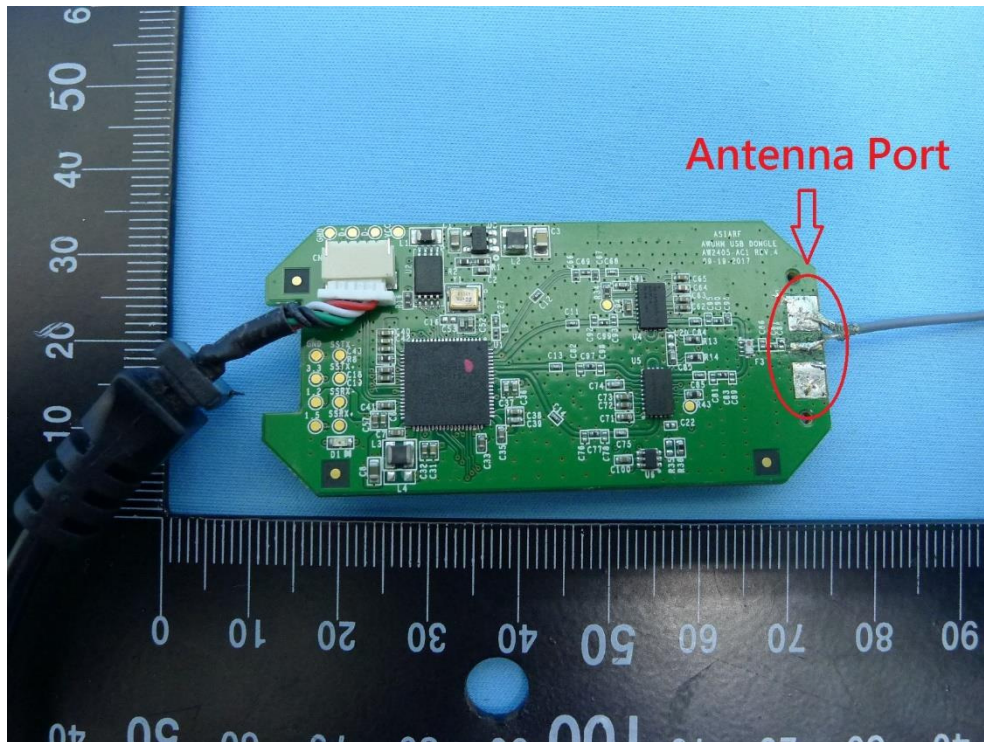

Internal Photograph

(1) EUT Photo

(2) EUT Photo

(3) EUT Photo

(4) EUT Photo

FCC ID: TKZAW2405AC1
Product: WIFI USB DONGLE
Model Number: AW2405-AC1

(5) EUT Photo