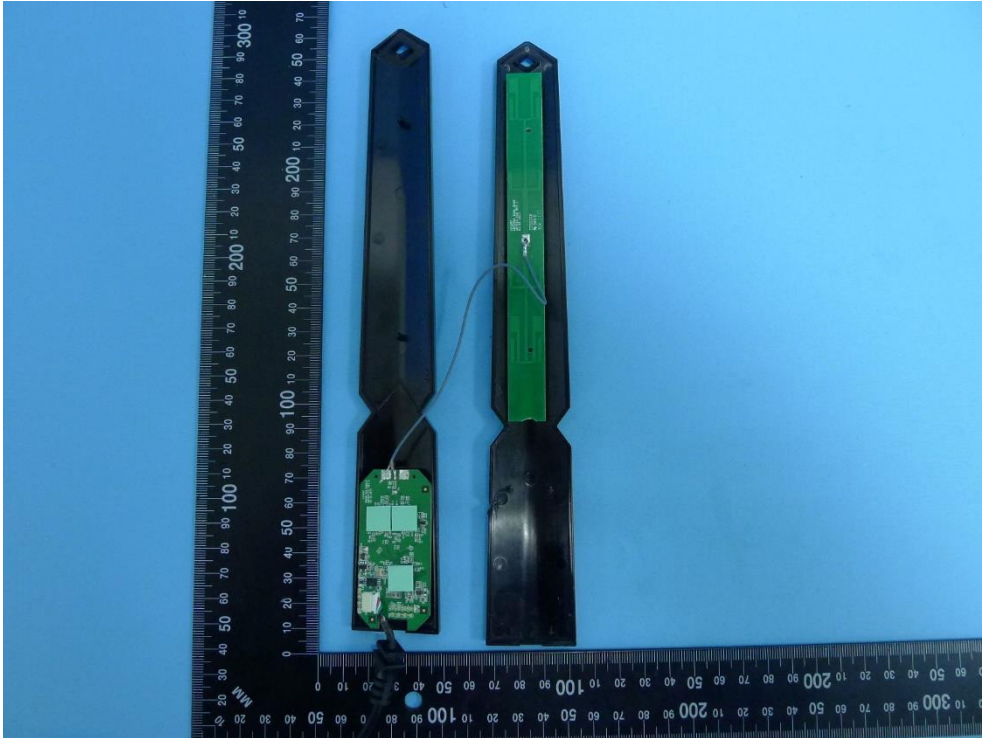

Internal Photograph

(1) EUT Photo

(2) EUT Photo

(3) EUT Photo

(4) EUT Photo

FCC ID: TKZAW2405AC1
Product: WIFI USB DONGLE
Model Number: AW2405-AC1

(5) EUT Photo