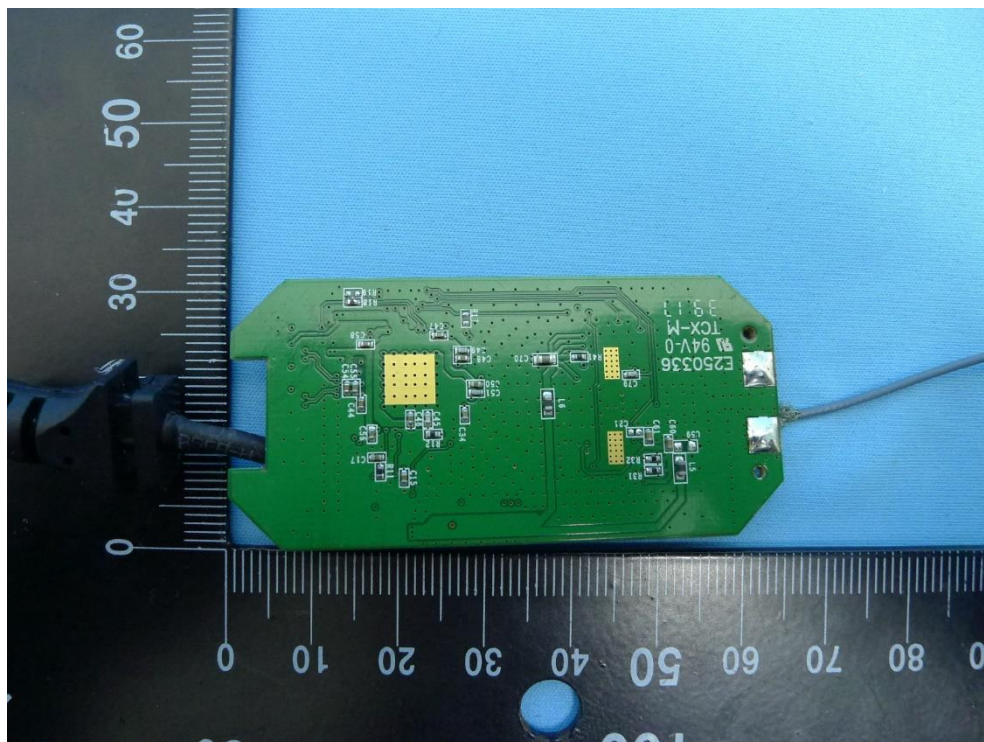

Internal Photograph

(1) EUT Photo

(2) EUT Photo

(3) EUT Photo

(4) EUT Photo

FCC ID: TKZAW2405AC1
Product: WIFI USB DONGLE
Model Number: AW2405-AC1

(5) EUT Photo