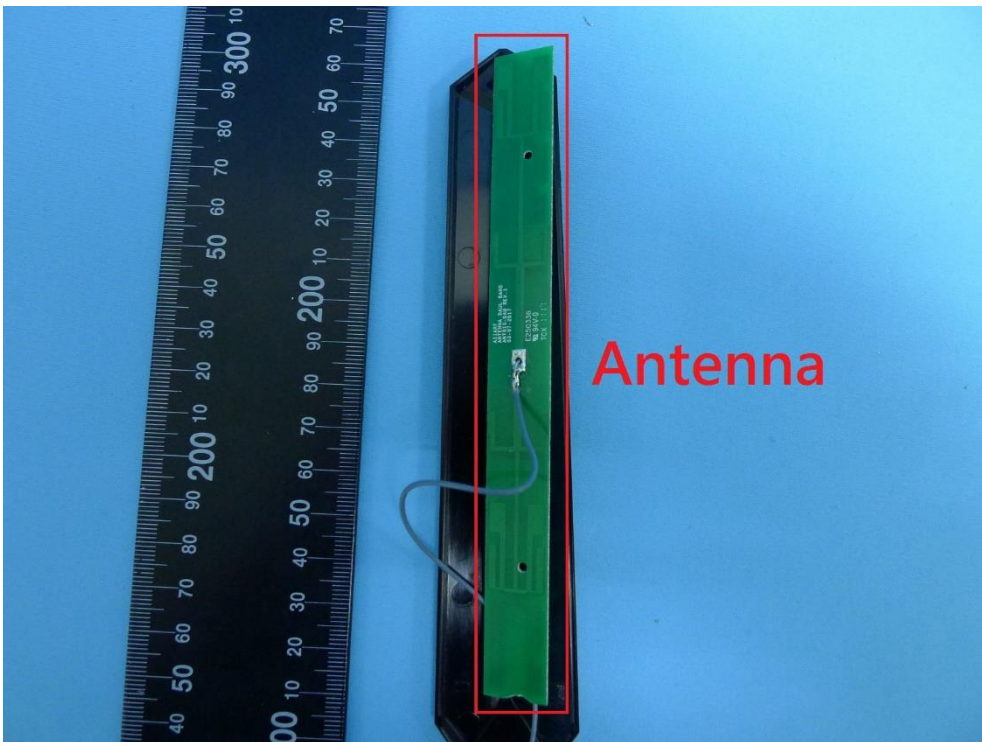

Internal Photograph

(1) EUT Photo

(2) EUT Photo

(3) EUT Photo

(4) EUT Photo

FCC ID: TKZAW2405AC1
Product: WIFI USB DONGLE
Model Number: AW2405-AC1

(5) EUT Photo